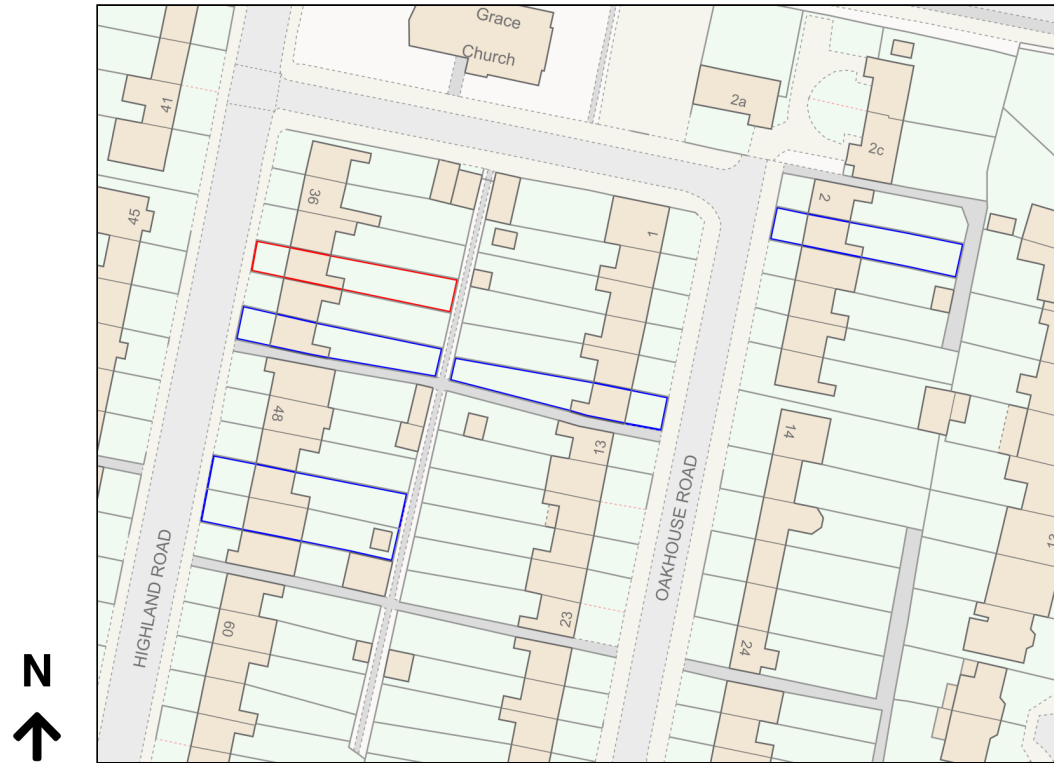

Location Plan

Site Address: 40, Highland Road, Bexleyheath, DA6 7LZ

Date Produced: 07-Nov-2023

Scale: 1:1250 @A4

Planning Portal Reference: PP-12555383v1