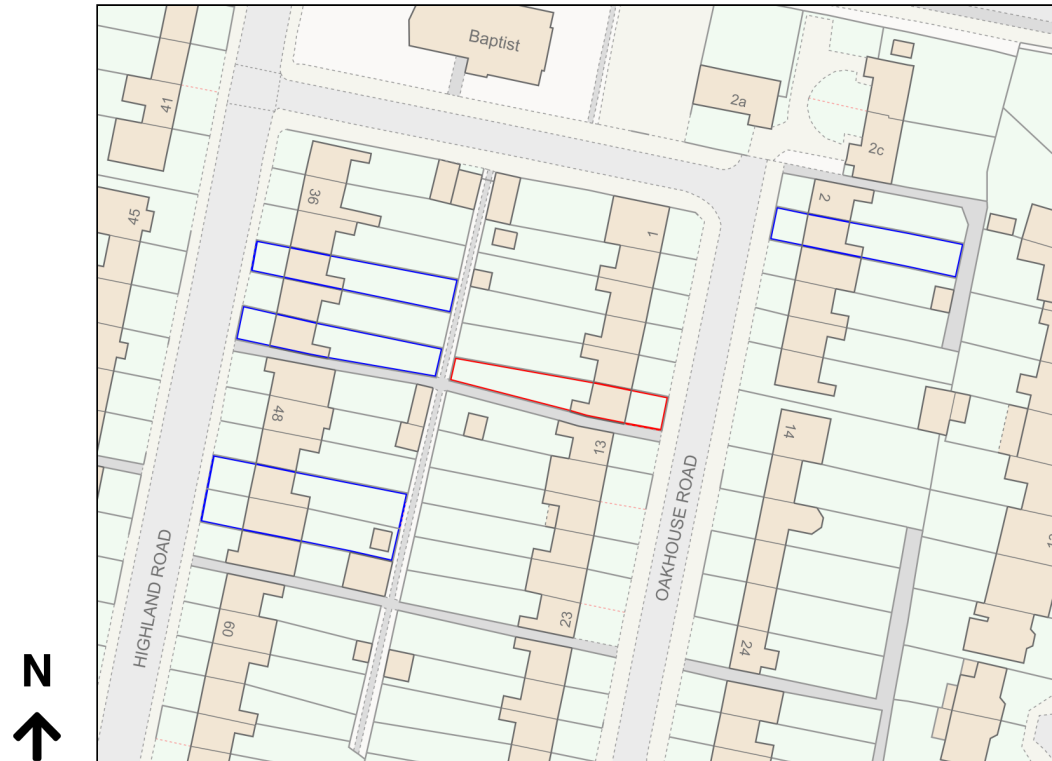

Location Plan

Site Address: 11, Oakhouse Road, Bexleyheath, DA6 7NA

Date Produced: 07-Nov-2023

Scale: 1:1250 @A4

Planning Portal Reference: PP-12555452v1