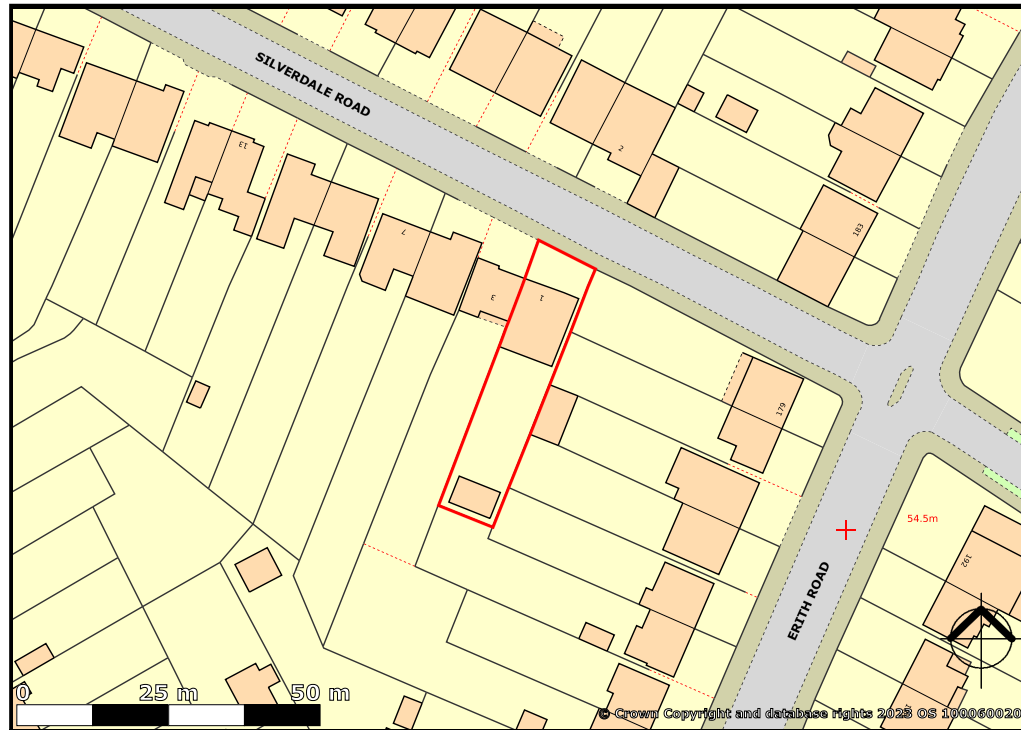

1 Silverdale Road, Bexleyheath, DA7 5AB

created on **edozo**

Plotted Scale - 1:1,250