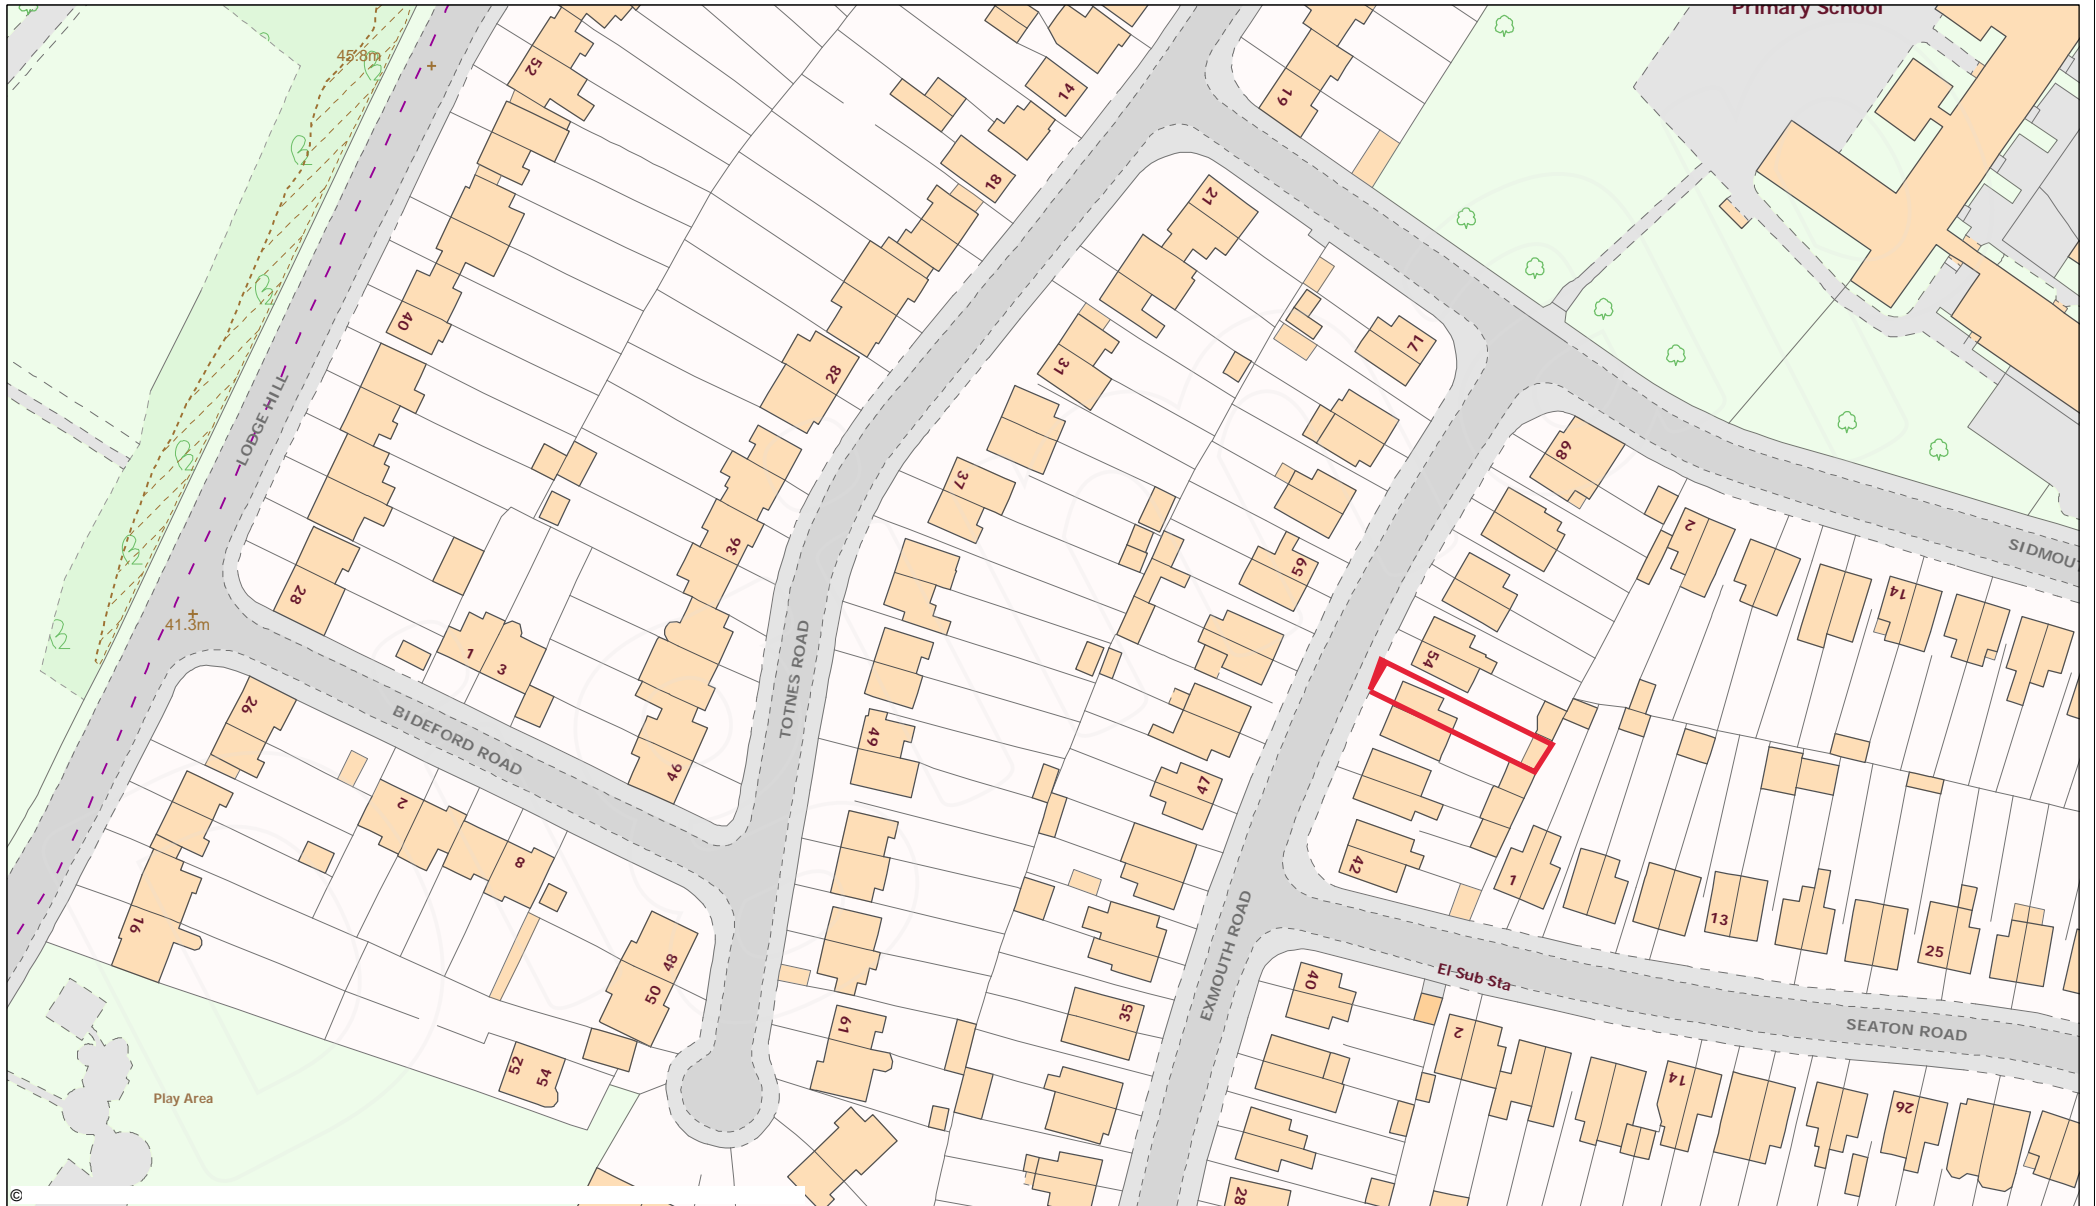

52 Exmouth road

Scale 1:1250

Projection: British National Grid