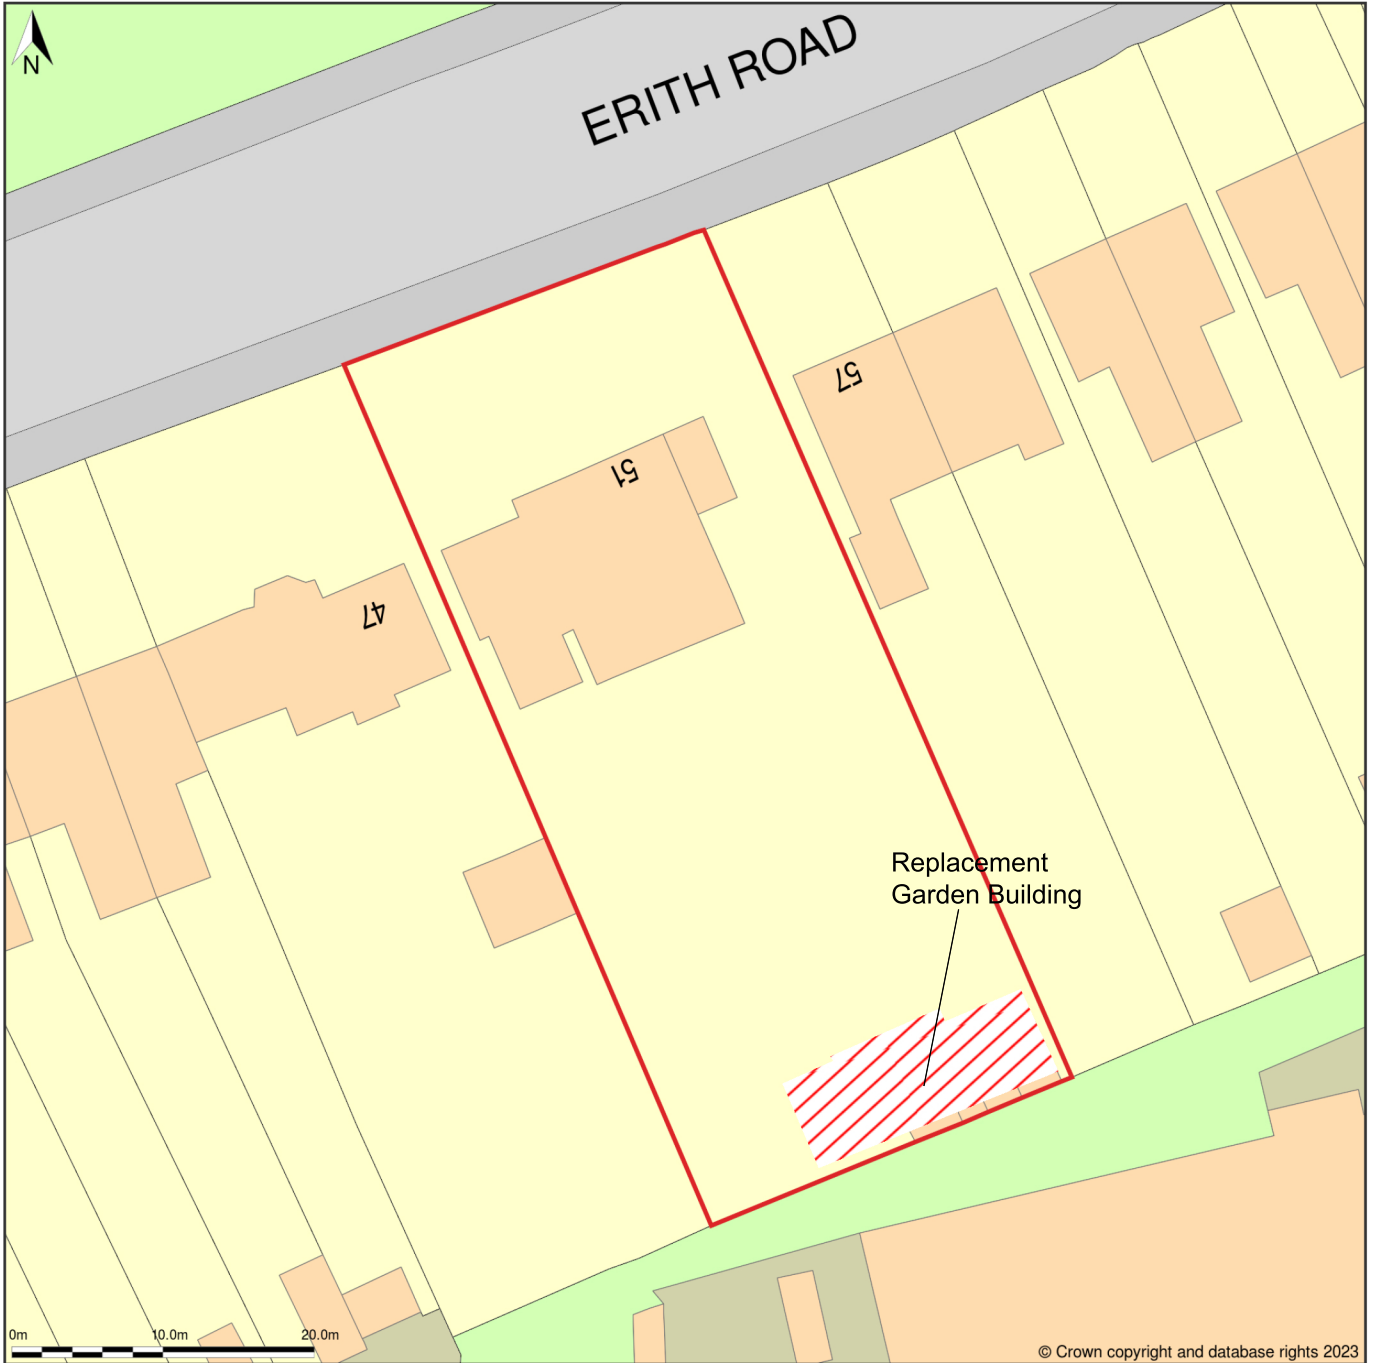

51, Erith Road, Belvedere, Bexley, DA17 6HF

Site Plan (also called a Block Plan) shows area bounded by: 549690.29, 178332.36 549780.29, 178422.36 (at a scale of 1:500), OSGridRef: TQ49737837. The representation of a road, track or path is no evidence of a right of way. The representation of features as lines is no evidence of a property boundary.

Produced on 15th Nov 2023 from the Ordnance Survey National Geographic Database and incorporating surveyed revision available at this date. Reproduction in whole or part is prohibited without the prior permission of Ordnance Survey. © Crown copyright 2023. Supplied by [www.buyaplan.co.uk](http://www.buyaplan.co.uk) a licensed Ordnance Survey partner (100053143). Unique plan reference: #00860890-66BFC6.