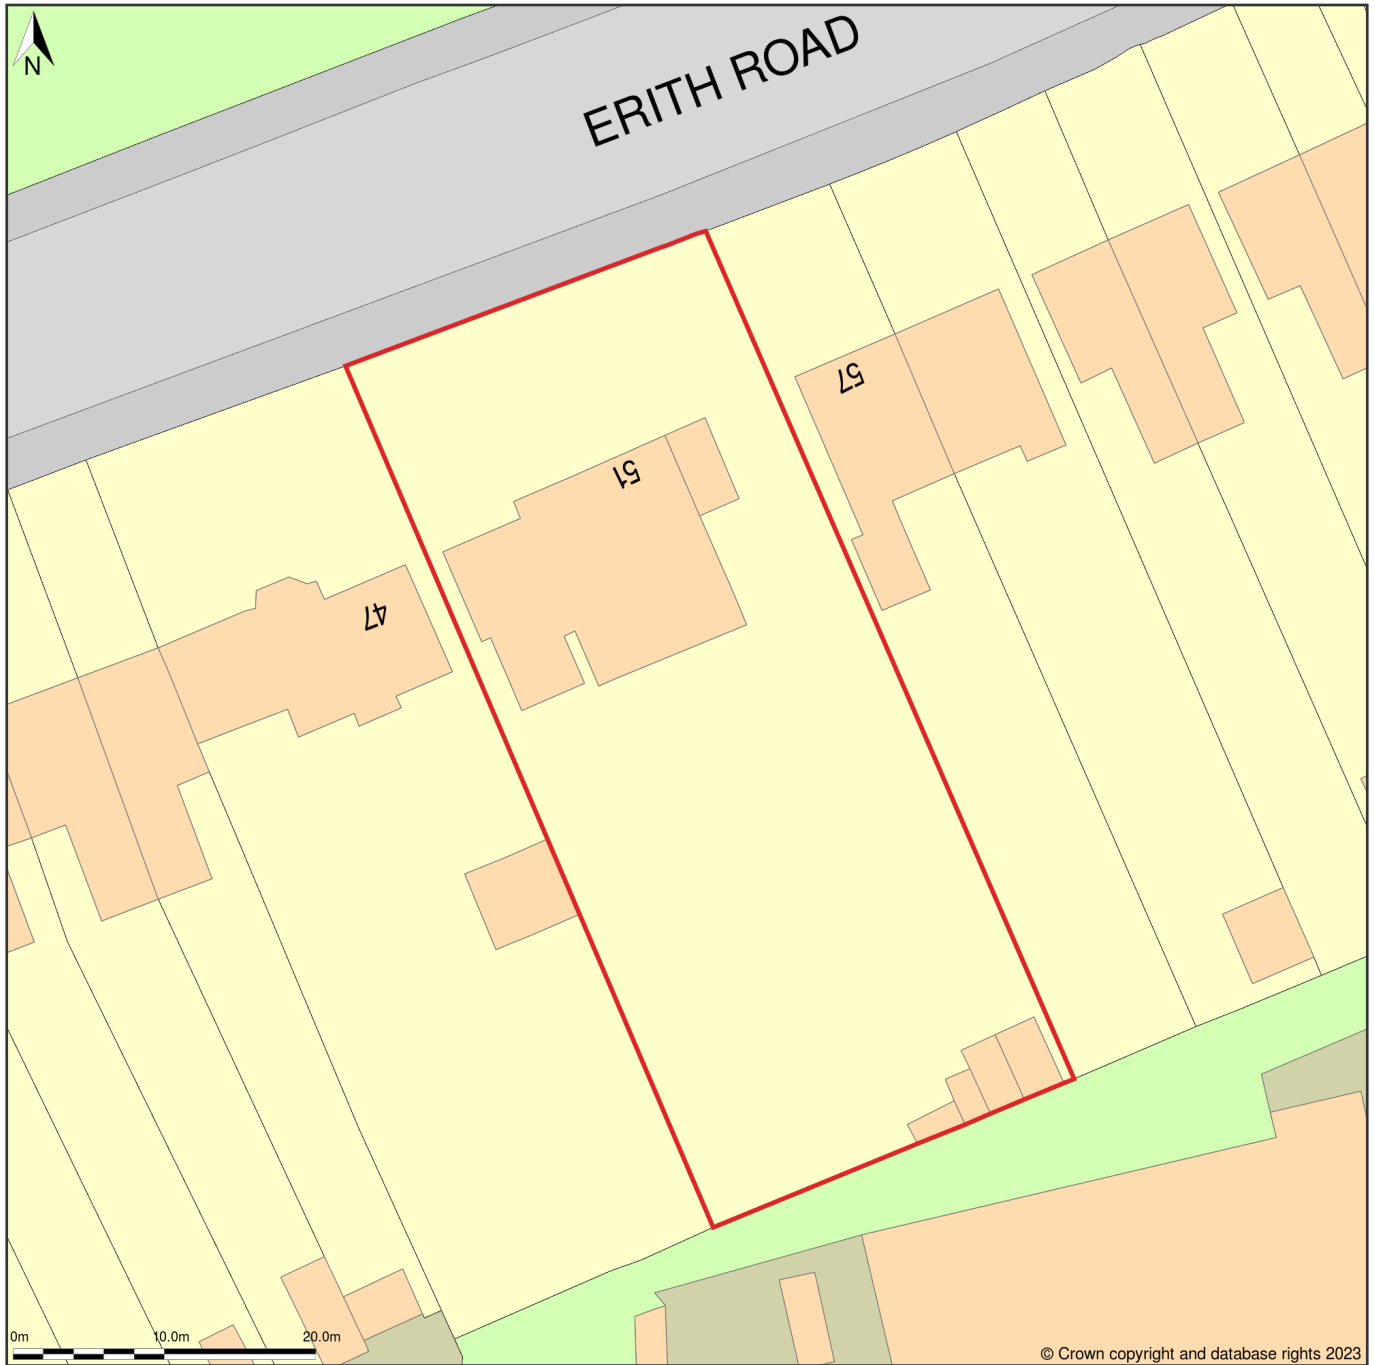

51, Erith Road, Belvedere, Bexley, DA17 6HF

Site Plan (also called a Block Plan) shows area bounded by: 549690.29, 178332.36 549780.29, 178422.36 (at a scale of 1:500), OSGridRef: TQ49737837. The representation of a road, track or path is no evidence of a right of way. The representation of features as lines is no evidence of a property boundary.

Produced on 15th Nov 2023 from the Ordnance Survey National Geographic Database and incorporating surveyed revision available at this date. Reproduction in whole or part is prohibited without the prior permission of Ordnance Survey. © Crown copyright 2023. Supplied by www.buyaplan.co.uk a licensed Ordnance Survey partner (100053143). Unique plan reference: #00860890-66BFC6.