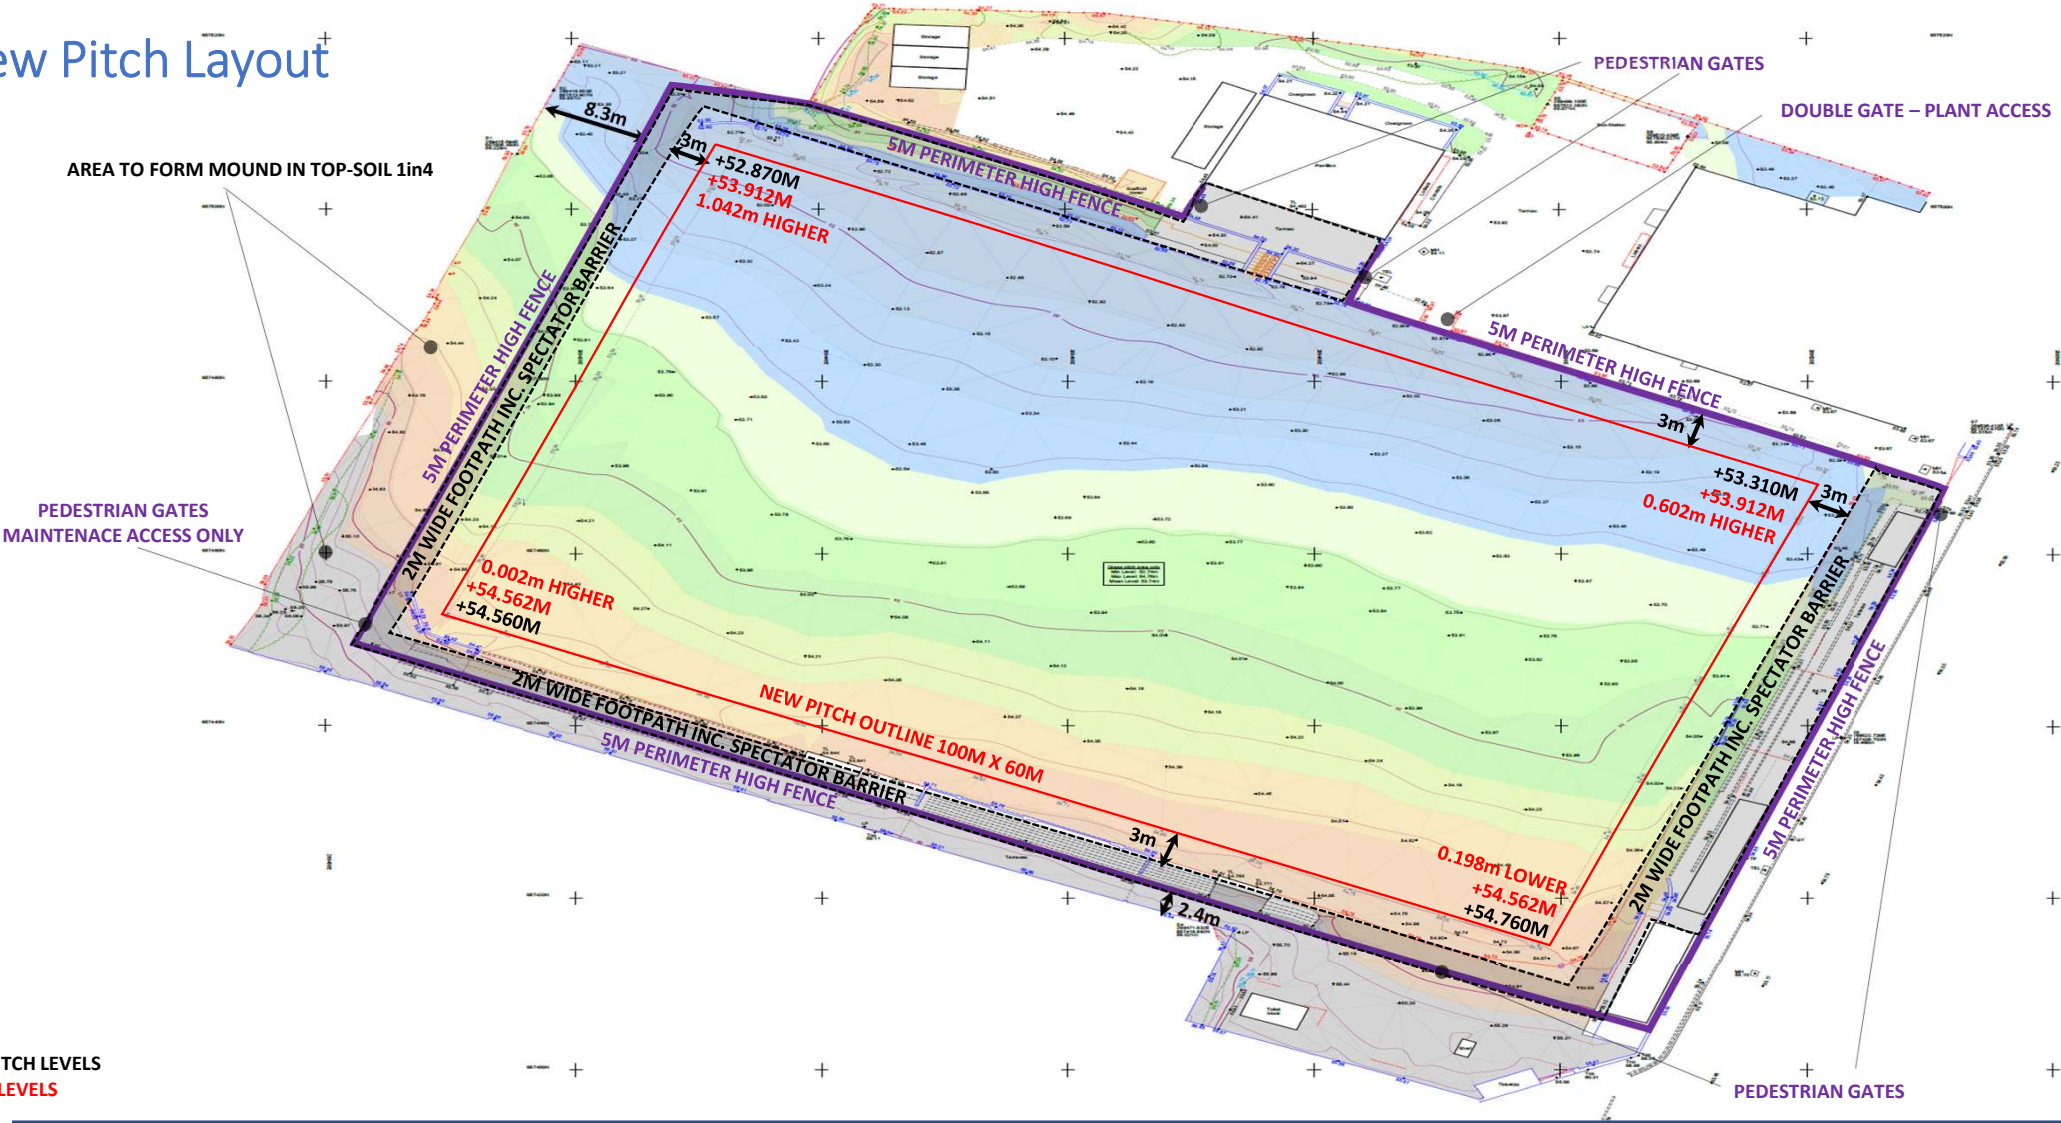

New Pitch Layout

KEY:
 EXISTING PITCH LEVELS
 NEW PITCH LEVELS

Blantyre Victoria Community Club

KG Community Pitch