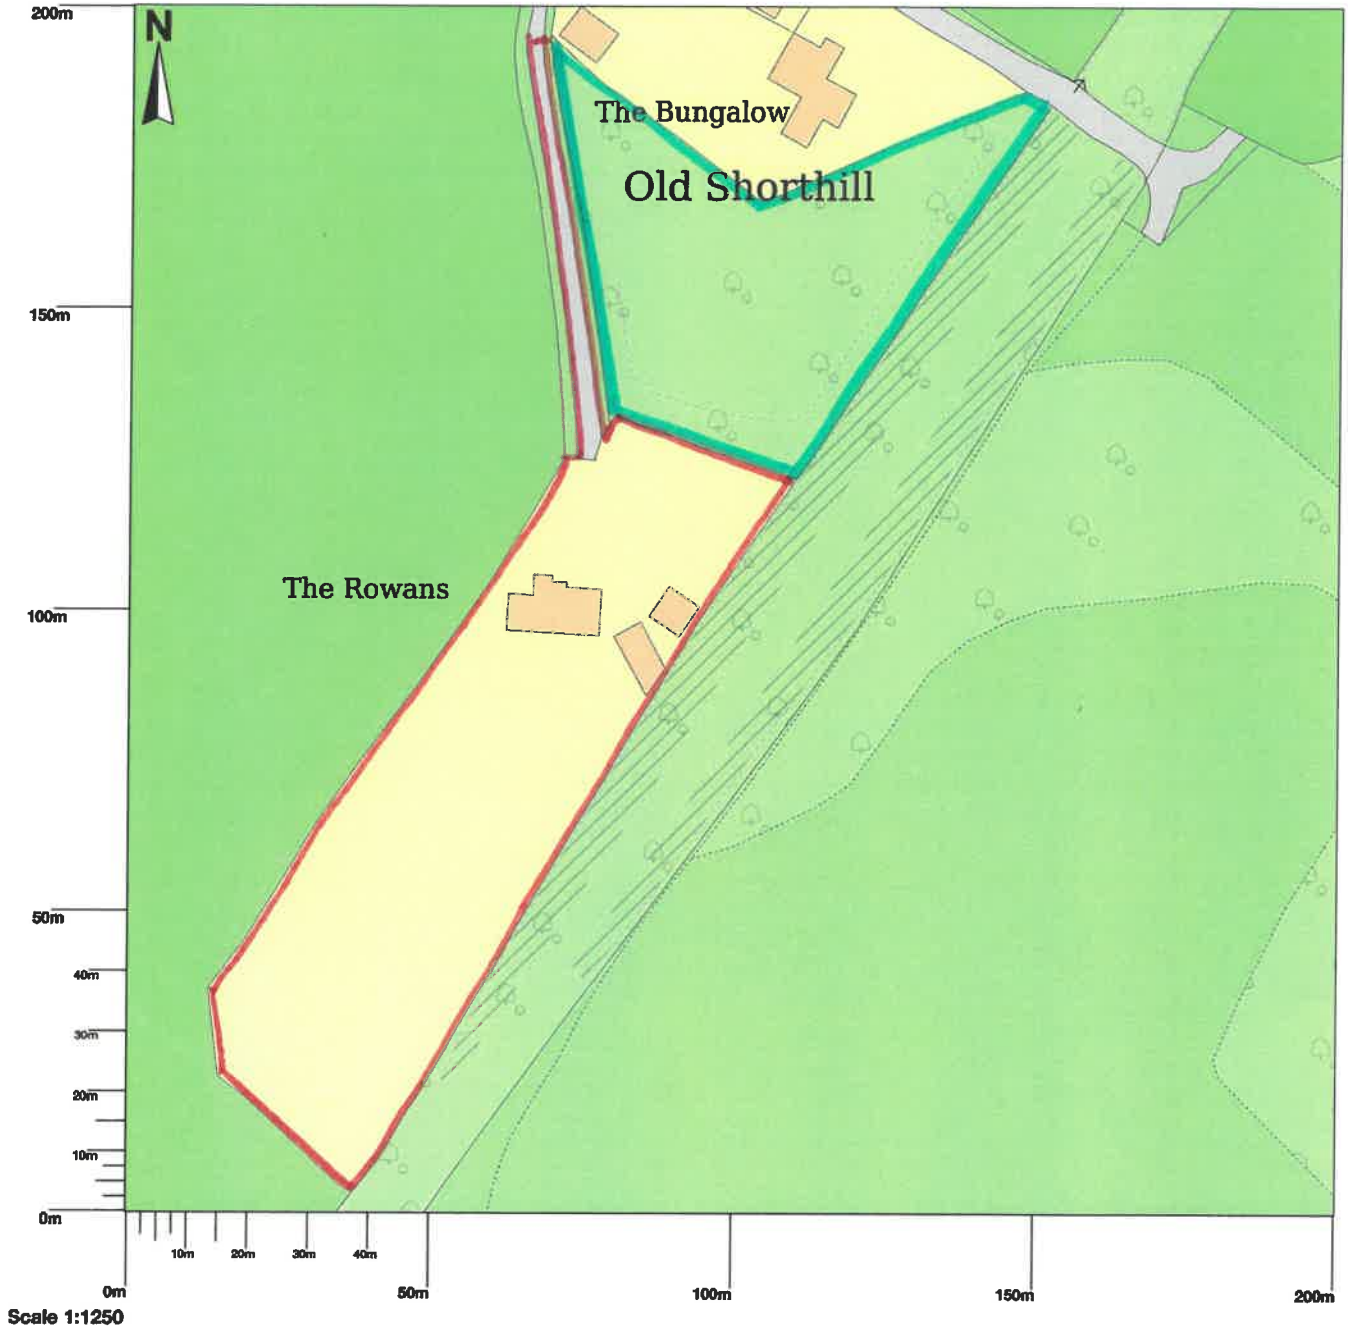

The Rowans, Lea Cross, Shrewsbury, SY5 8JG

© Crown copyright and database rights 2023 OS 100054135. Map area bounded by: 342744,308774 342944,308974. Produced on 10 November 2023 from the OS National Geographic Database. Supplied by UKPlanningMaps.com. Unique plan reference: p4e/uk/1024665/1381710