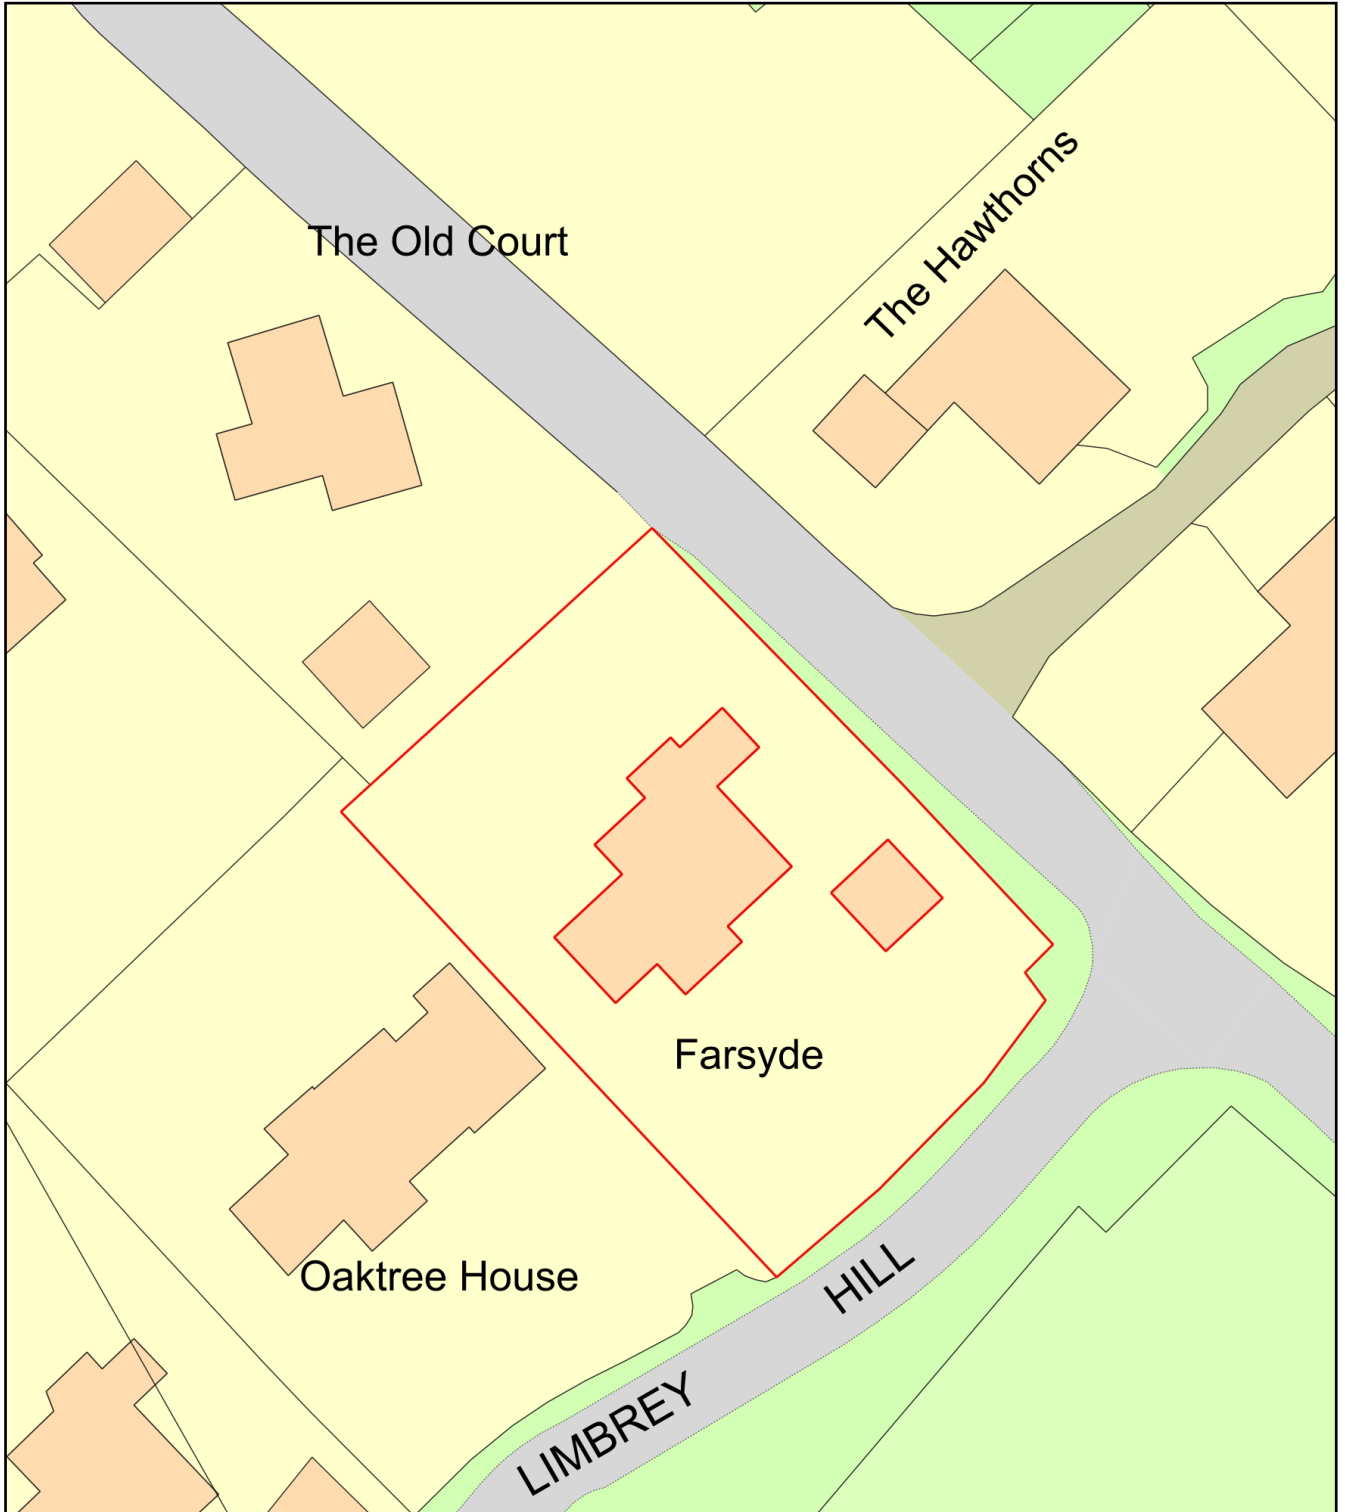

# Redfern block plan

Plan Produced for: Planning

Date Produced: 28 Sep 2023

Plan Reference Number: TQRQM23271133310292

Scale: 1:500 @ A4