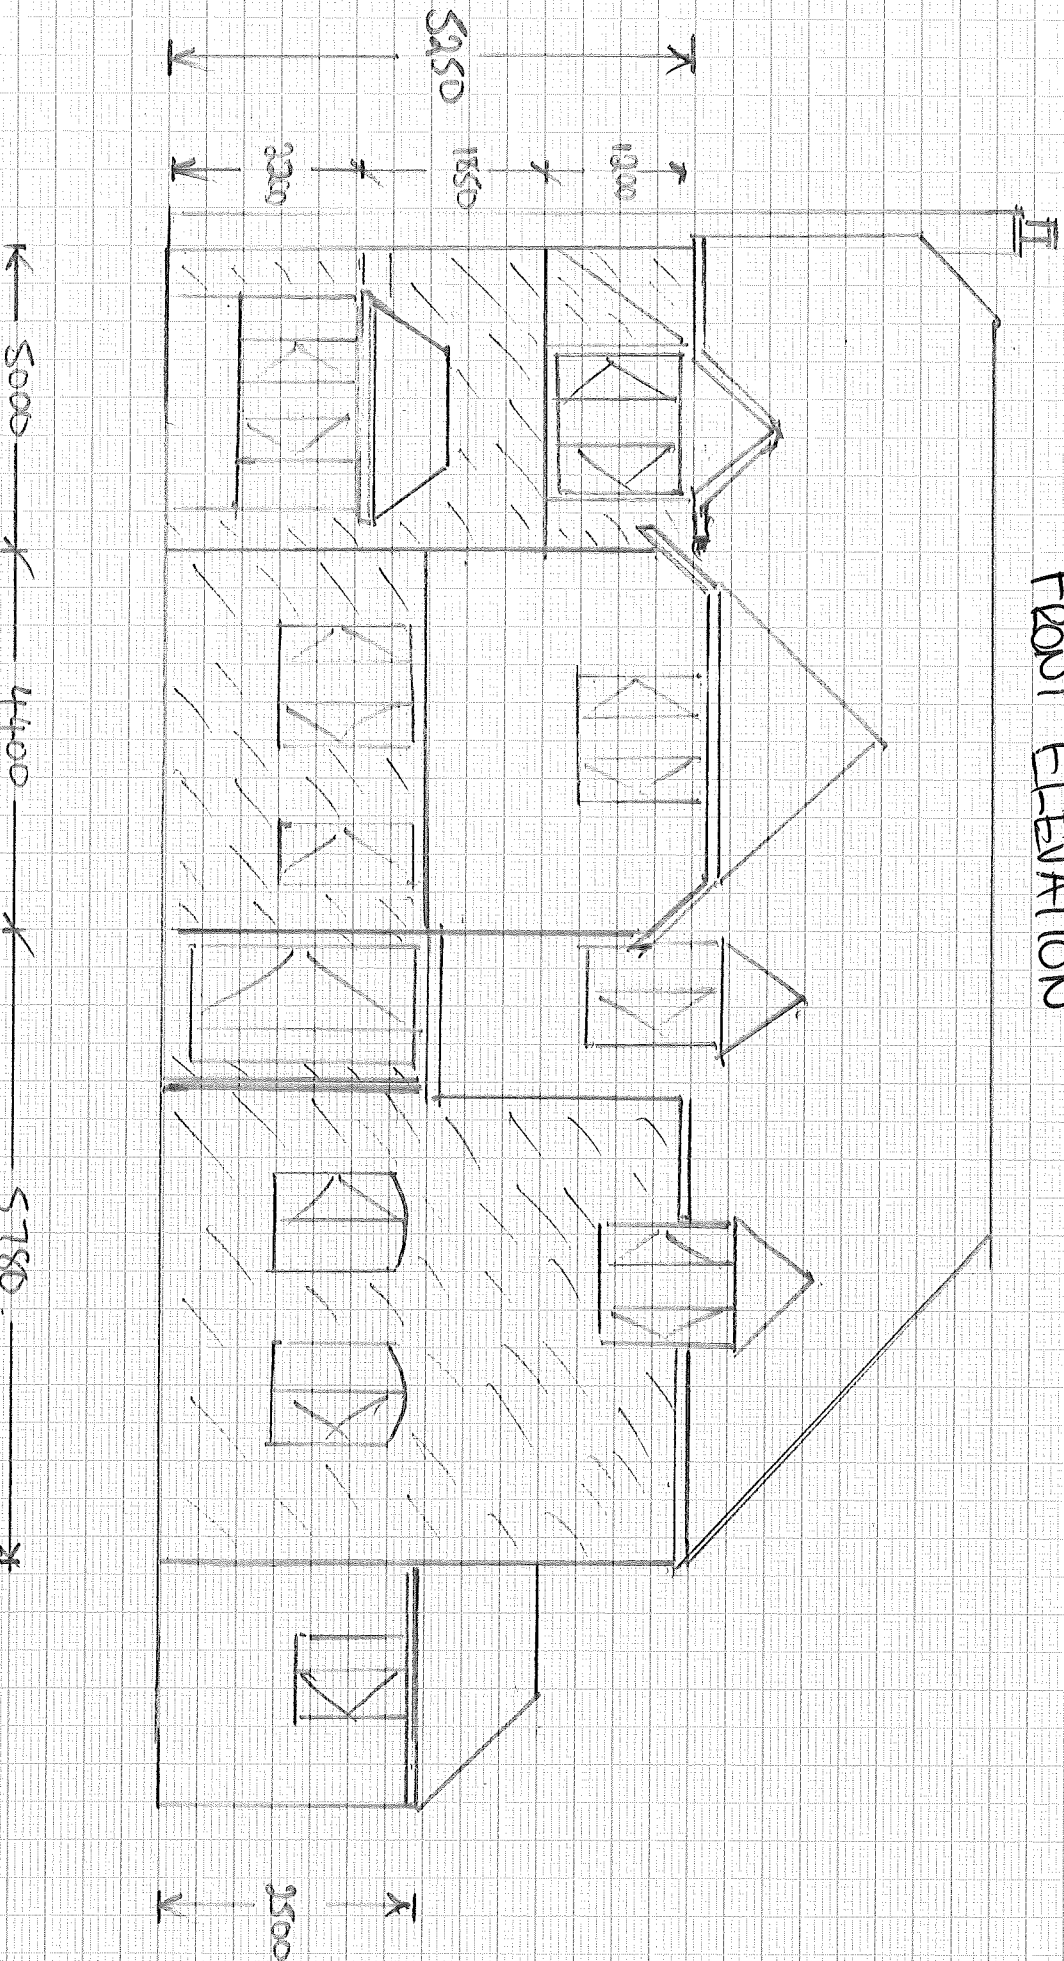

Upton Windows.

Ref: Redfern 2907

17 Limbury Hill, Upton Grey. RG25 28L.

FRONT ELEVATION

RIPPOD WINDOWS RES: REDFIELD 9907.

Left Elevation

Zipton Windows. Ref: RedHsnl 99107

Rear Elevation

Zipfen Windaus

Res.: REDHEAD 2907

Right Elevation.