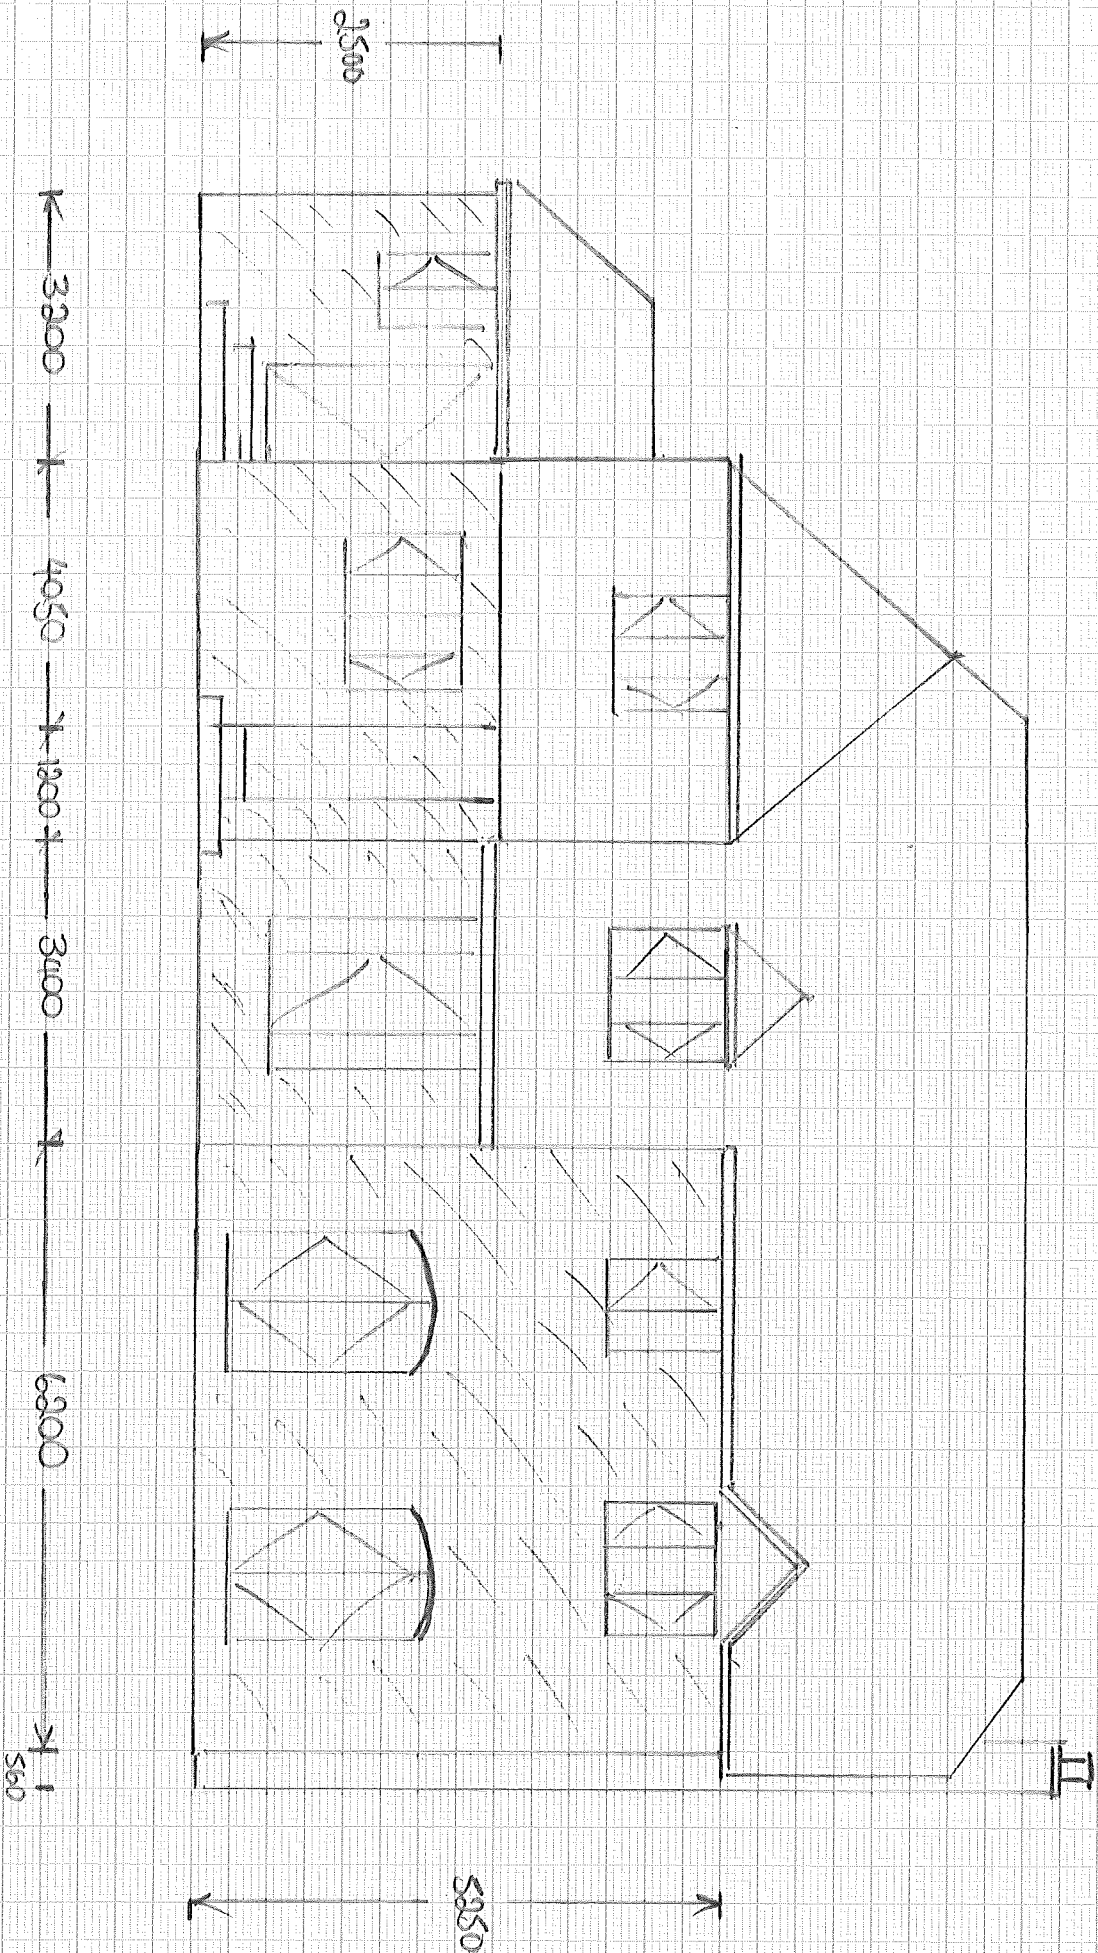

Upton Windows.

Ref: Redfern 2907

17 Limbury Hill, Upton Grey. RG25 28L.

FRONT ELEVATION

RIPPOD WINDOWS RES: REDFIELD 9907.

Left Elevation

Zipton Windows. Ref: RedHsnl 99107

Rear Elevation

Zipfen Windaus

Res.: REDHEAD 2907

Right Elevation.