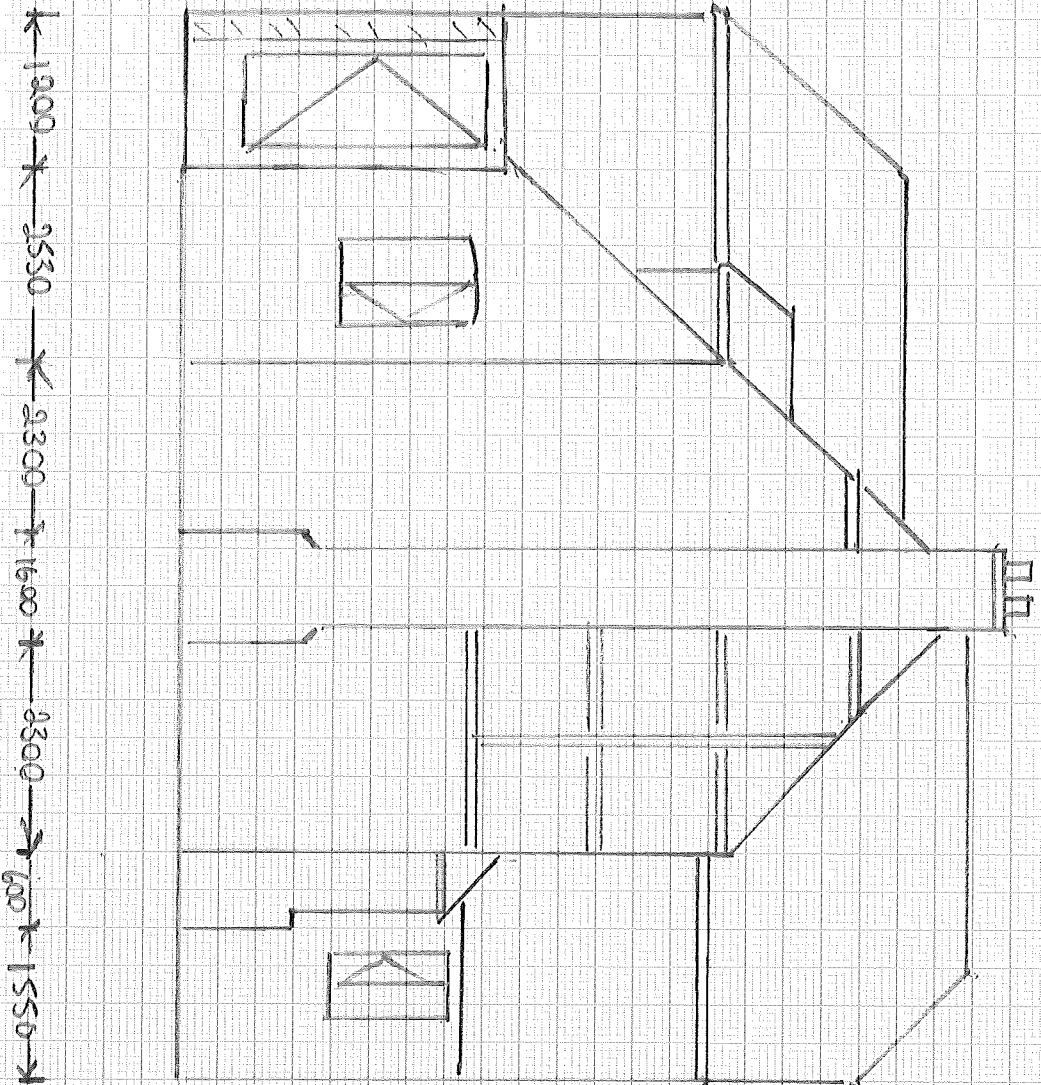

Upton Windows.

Ref: Redfern 2907

17 Limbury Hill, Upton Grey. RG25 28L.

FRONT ELEVATION

RIPPOD WINDOWS RES: REDFIELD 9907.

Left Elevation

Zipton Windows. Ref: RedHsnl 99107

Rear Elevation

Zipfen Windaus

Res.: REDHEAD 2907

Right Elevation.