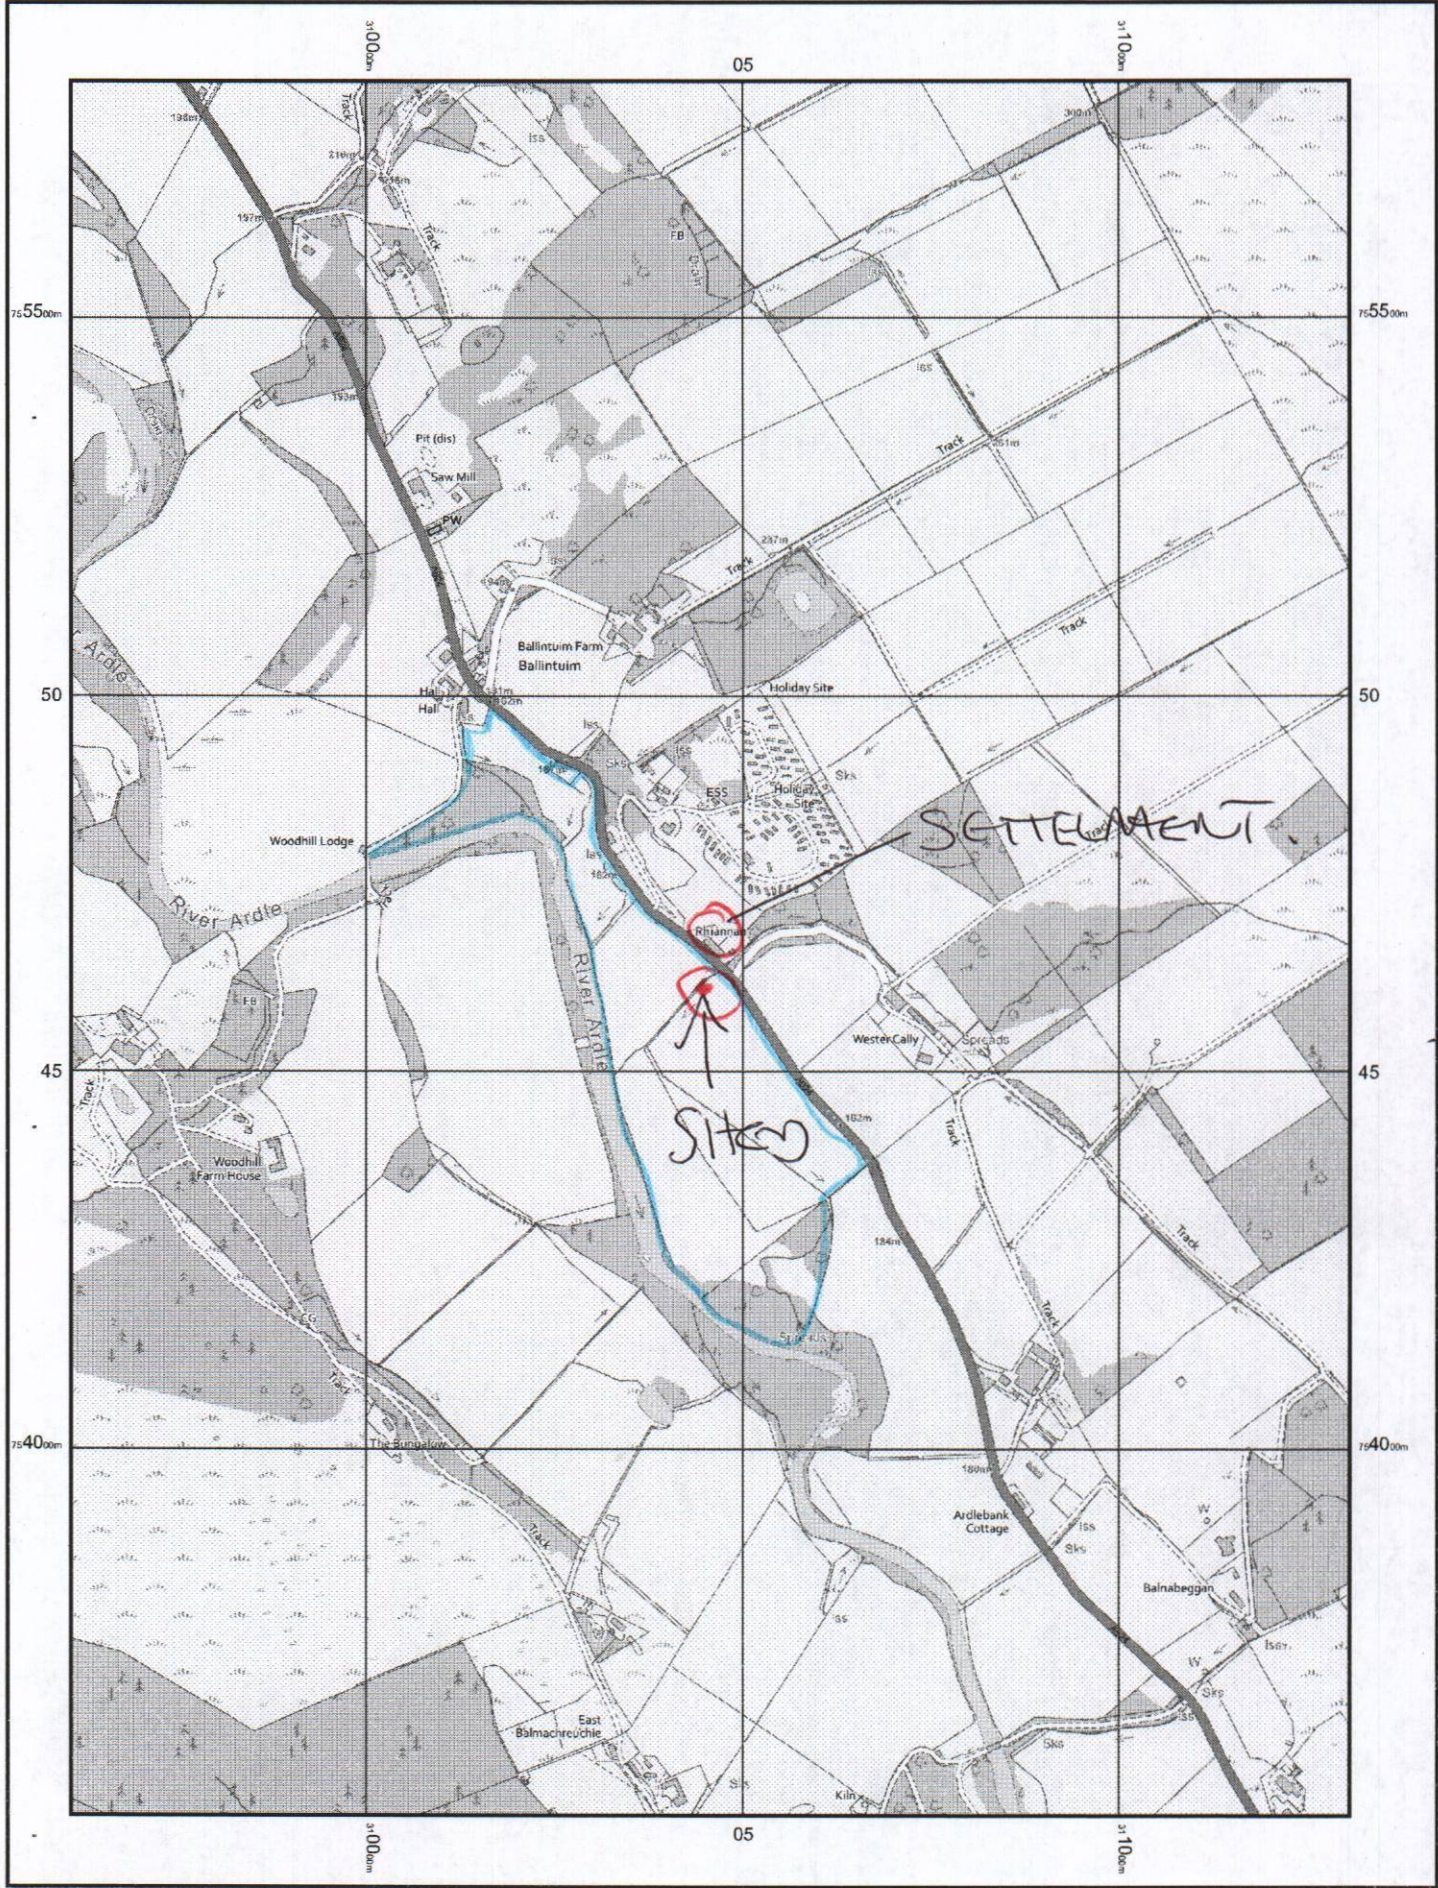

P8∓KC IDMI/11/202315:17:13

23101762 PWA

© Crown copyright and database rights 2023 Ordnance Survey 100048957.
The representation of road, track or path is no evidence of a boundary or right of way. The representation of features as lines is no evidence of a property boundary.

0m 1cm = 100m 500m
Scale 1:10000