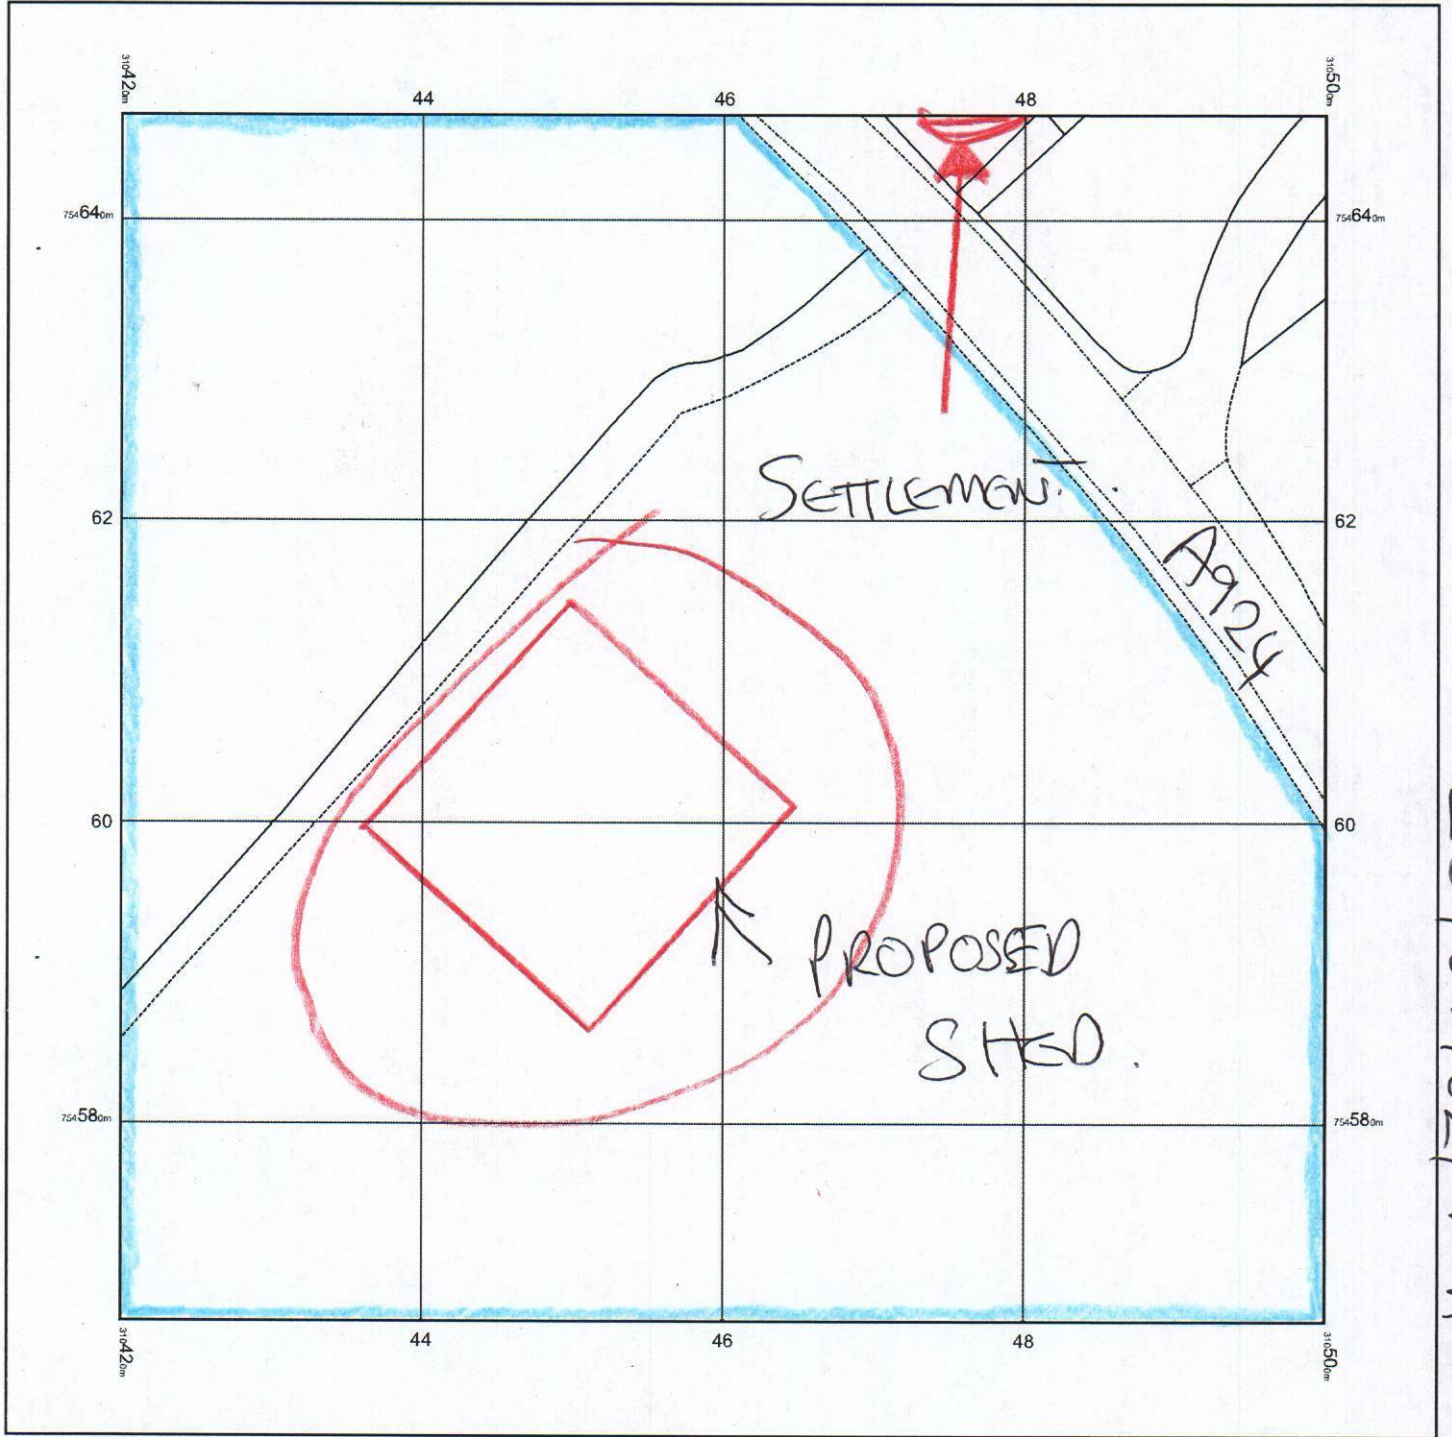

P&Ramp;K; KC IDMI/11/202315:17:10

lot 2

Supplied by: www.ukmapcentre.com
Serial No: 274142
Centre Coordinates: 310460,754607
Production Date: 26/10/2023 14:50:24

23/01762/PWA

© Crown copyright and database rights 2023 Ordnance Survey 100048957. The representation of road, track or path is no evidence of a boundary or right of way. The representation of features as lines is no evidence of a property boundary.

0m 1cm = 5m 25m
Scale 1:500