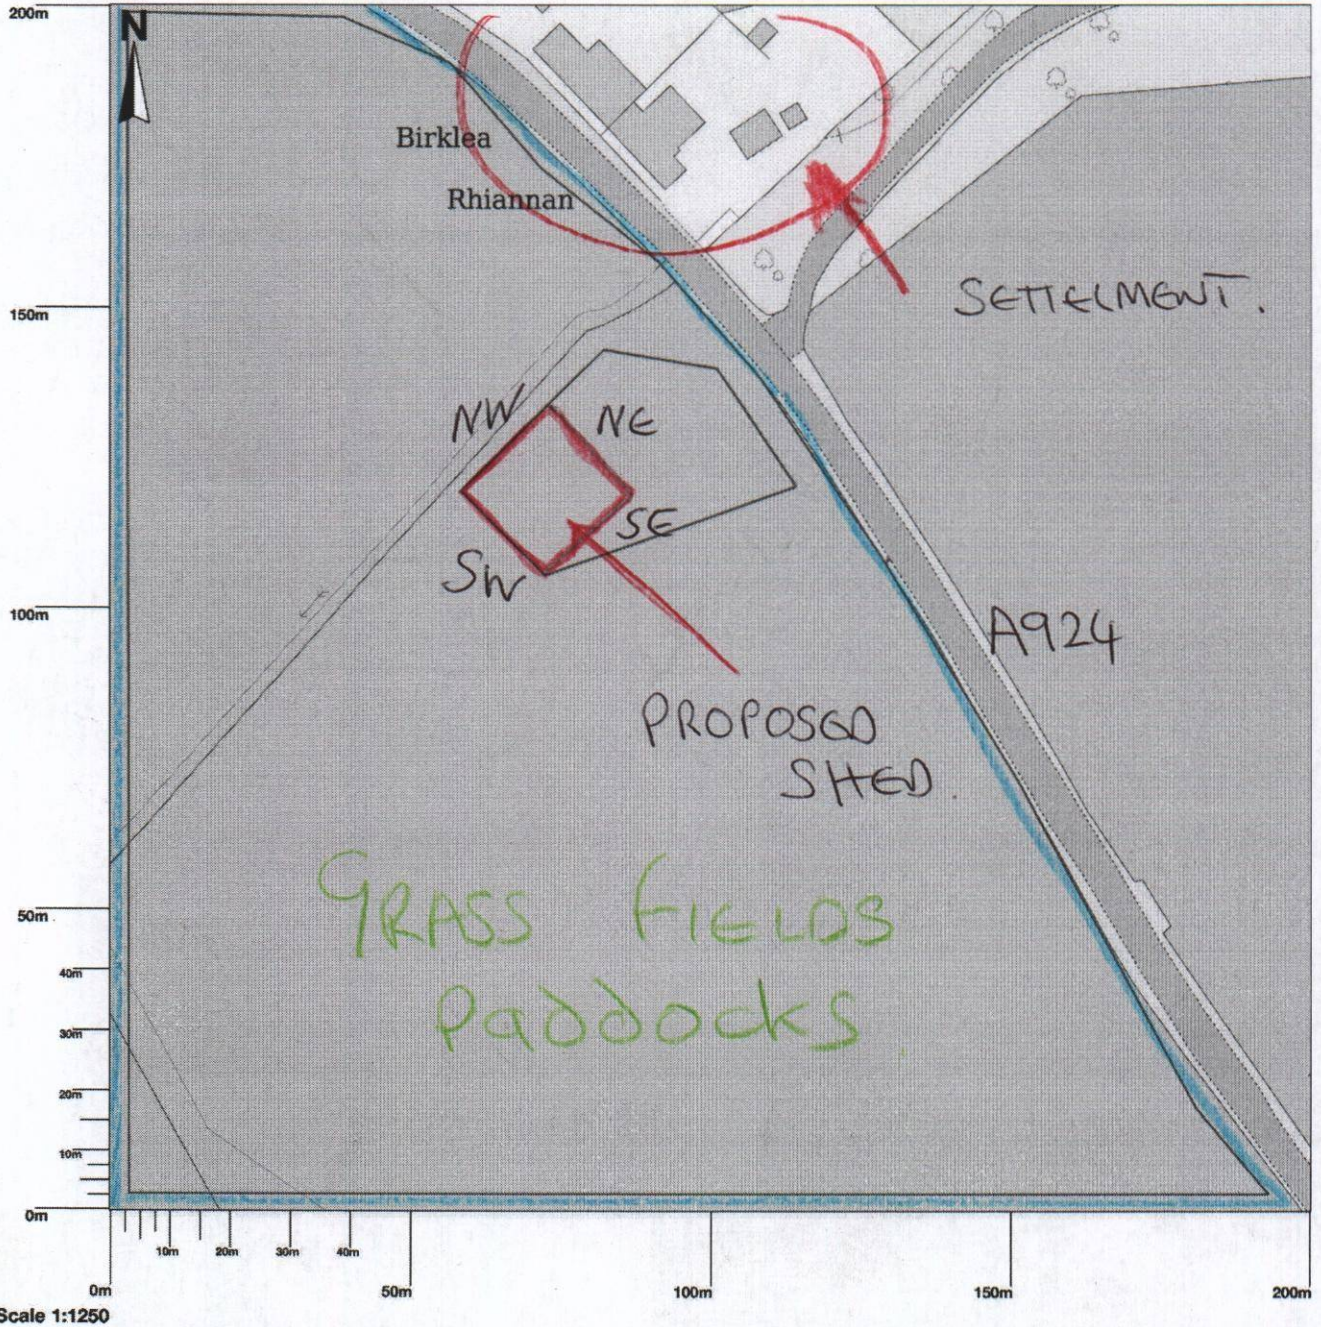

# UK Planning Maps

## lot 2 v, Ballintuim, Blairgowrie, PH10 7NH

© Crown copyright and database rights 2023 OS 100054135. Map area bounded by: 310378,754481 310578,754681. Produced on 13 October 2023 from the OS National Geographic Database. Supplied by UKPlanningMaps.com. Unique plan reference: p4e/uk/1013703/1367406