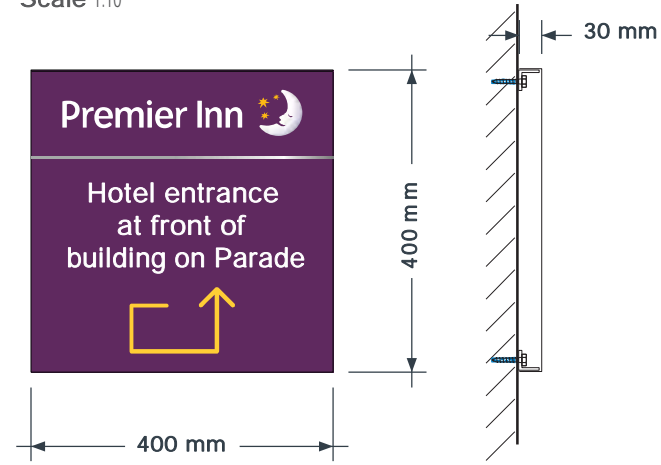

Secondary :  
 ITC Kabel BT Medium  
 ITC Kabel BT Book

PLANNING DRAWING - PROPOSED AND EXISTING SIGNS

ITEM 04 (Qty 1) **PI- E- 43**  
**Wall Mounted Directional Signs**  
 Formed aluminium panel 30mm returns  
 powder coated PI purple with applied  
 3M vinyl graphics to face.  
 Supplied with aluminium fixing angle.  
 Scale 1:10