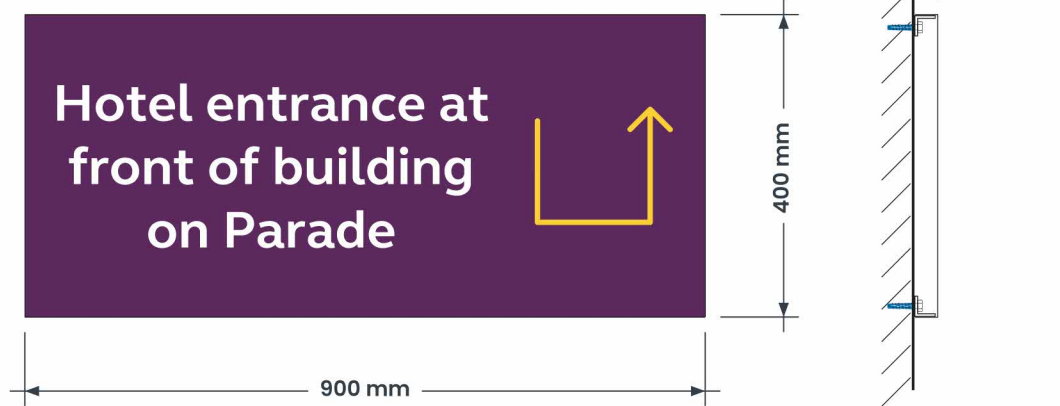

## BRAND TYPEFACES

Primary :  
Premier Inn Sans Regular  
Premier Inn Sans Bold

Secondary :  
ITC Kabel BT Medium  
ITC Kabel BT Book

**PLANNING DRAWING – PROPOSED AND EXISTING SIGNS**

**ITEM 03 (Qty 1) PI-E-43**  
**Wall Mounted Directional Signs**  
 Formed aluminium panel 30mm returns  
 powder coated PI purple with applied  
 3M vinyl graphics to face.  
 Supplied with aluminium fixing angle.  
 Scale 1:10