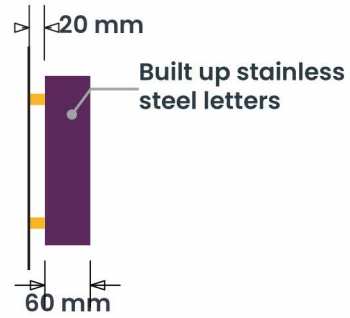

PLANNING DRAWING – PROPOSED AND EXISTING SIGNS

ITEM 01 (Qty 1) PI-E-33

Halo illuminated letters

Letters to be built up descaled stainless steel or aluminium subject to size.  
 Painted Premier Inn Purple special powder mix Cromadex 261c 70% gloss.  
 60mm deep with clear polycarbonate back trays fixed on 20mm standoffs.  
 White LED internal illumination.  
 GE LEDs 5000k

Scale 1:20

AS EXISTING

3195 mm Ground Clearance

Max 250 Candelas per square meter (cd/m<sup>2</sup>)

EXISTING

SIGN COLOUR

Premier Inn Purple  
 Cromadex special  
 261c powder 70% gloss

3M Scotchcal  
 Opaque Film 80 - 2550  
 Golden Yellow