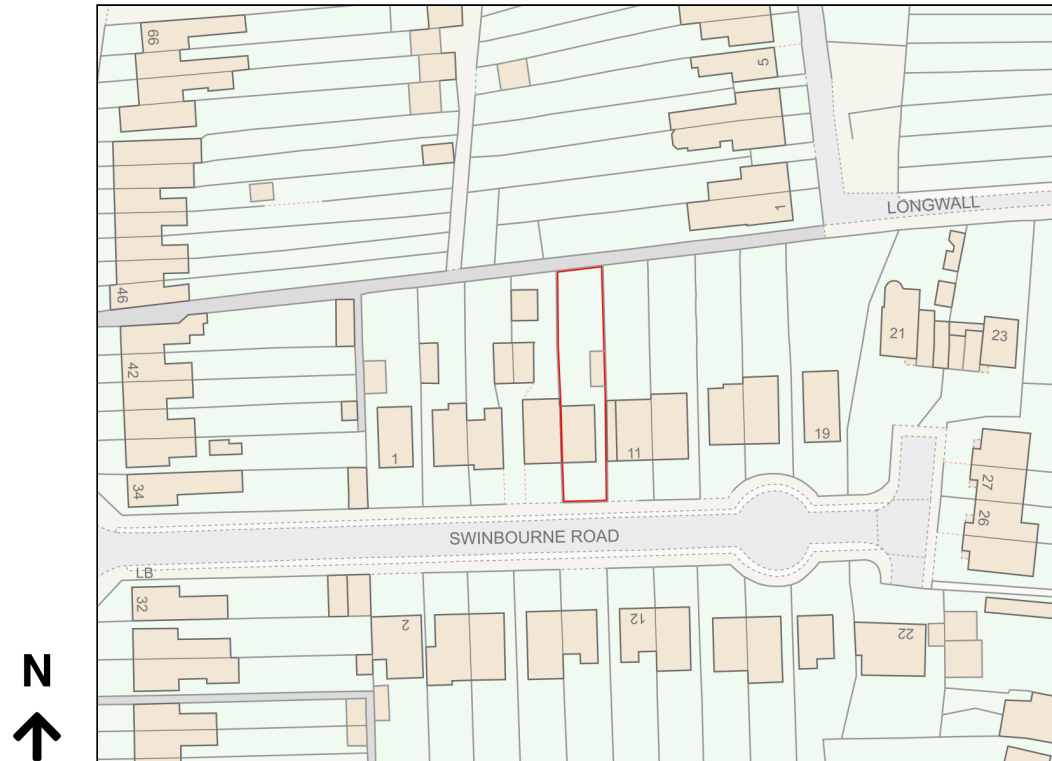

Location Plan

Site Address: 9, Swinbourne Road, Oxford, OX4 4PQ

Date Produced: 22-Oct-2023

Scale: 1:1250 @A4

Planning Portal Reference: PP-12545289v1