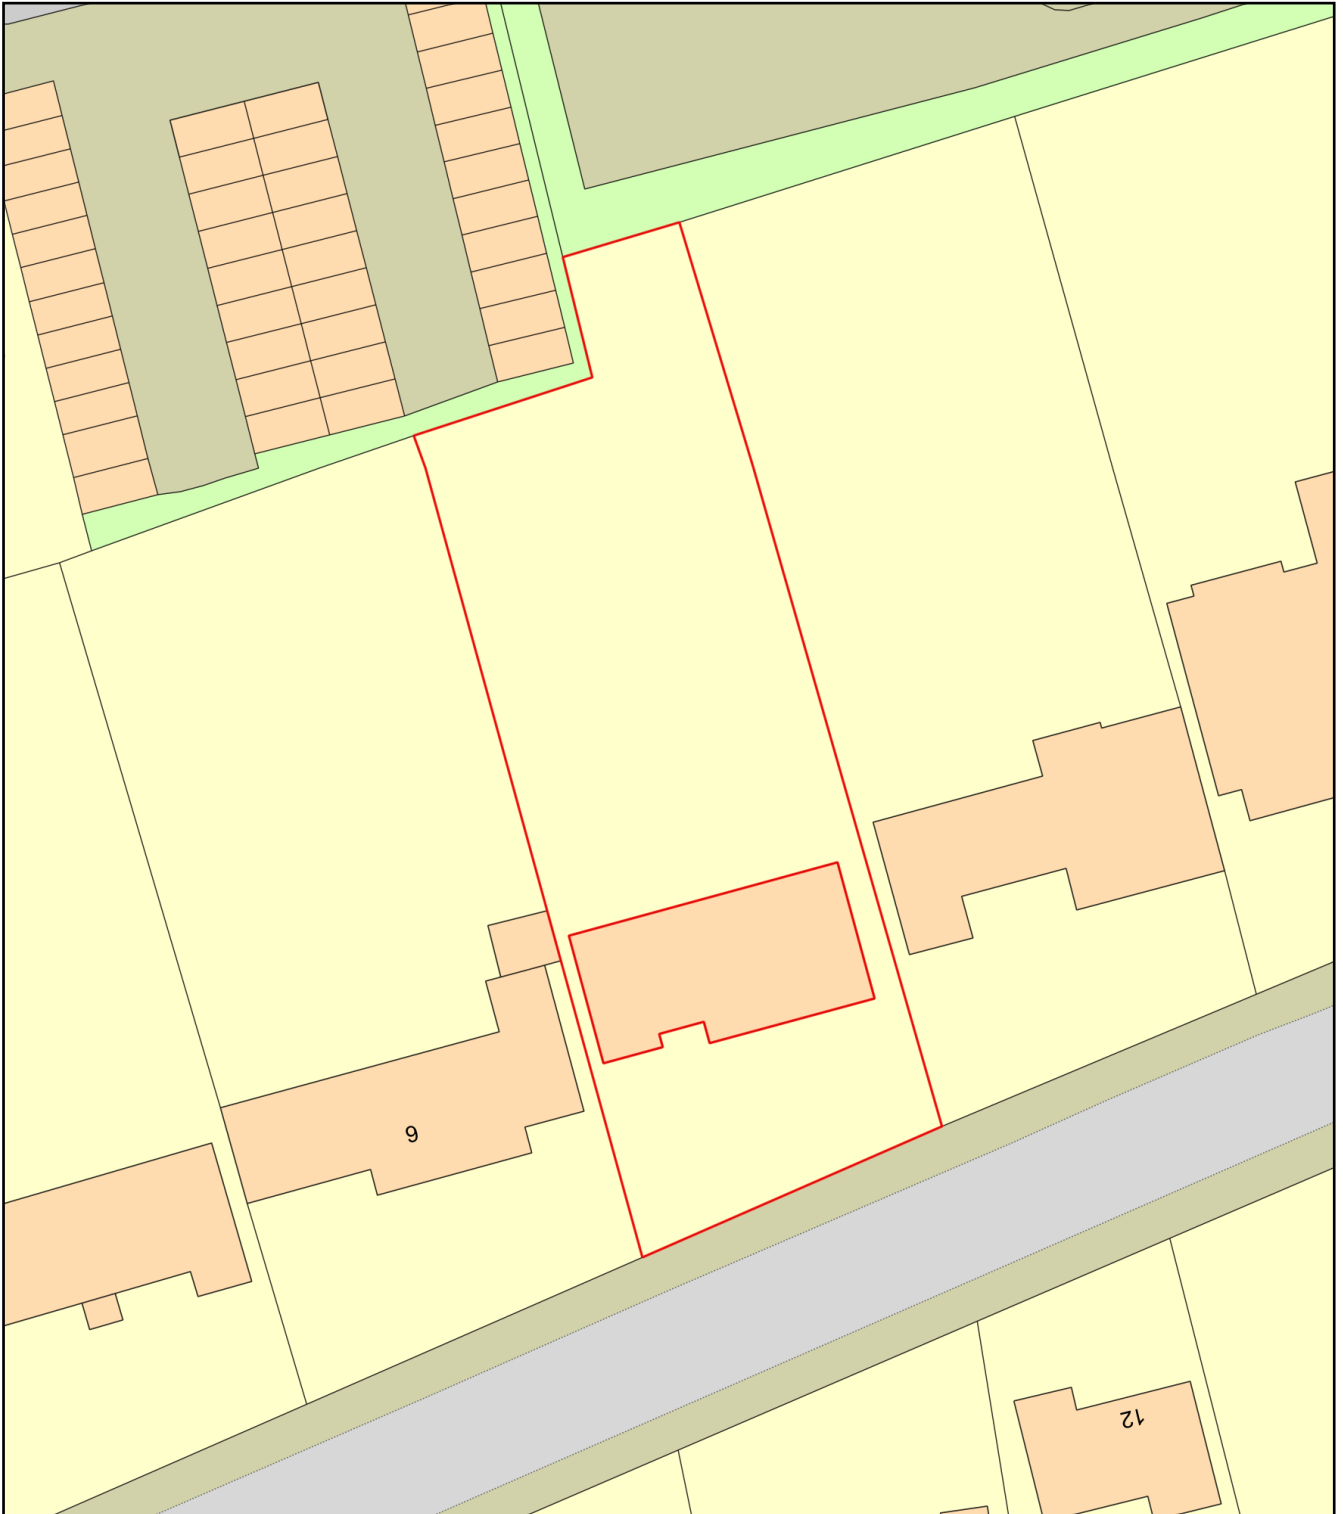

23.02 BRO EX PLAN 010 - 11 Belbroughton Road Site Plan

Plan Produced for: Mr Fries

Date Produced: 24 Oct 2023

Plan Reference Number: TQRQM23297095805340

Scale: 1:500 @ A4