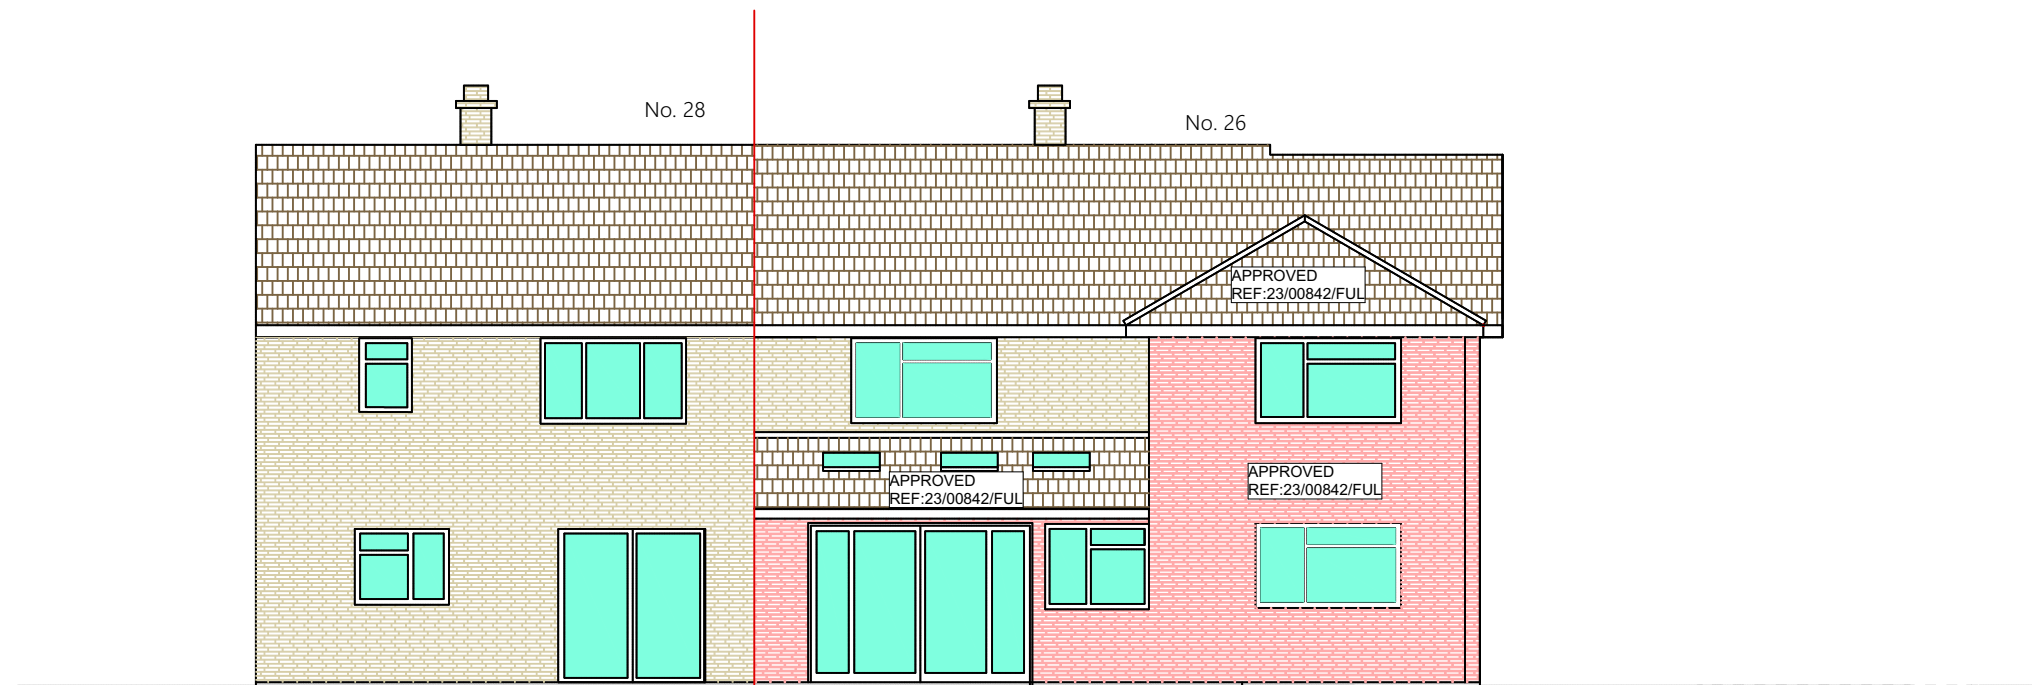

EXISTING REAR ELEVATION.

SCALE BAR

PROPOSED REAR ELEVATION.

<b>MEK TOWN PLANNING AND DESIGN CONSULTANTS LTD</b> www.mektownplanningconsultants.co.uk Email: contact@mektownplanningconsultants.co.uk	<b>DRAWING TITLE</b>			<b>PROJECT TITLE</b>	<b>DRAWN BY: TEZIKUBA ARTHUR</b> CAD TECHNICIAN
	<b>EXISTING AND PROPOSED REAR ELEVATION</b>				
14 CLIVE HOUSE, HADDO STREET, LONDON SE10 9RH. MOB. +447506208449	SCALE	DATE	DRWG NO.	SITE ADDRESS	<b>CHECKED BY: MOSES EKOLE</b> PLANNINGCONSULTANT
	1:100	NOVEMBER 2023	FPASSQ/ 003		
	PAPER SIZE	REVISION			
	A-3				