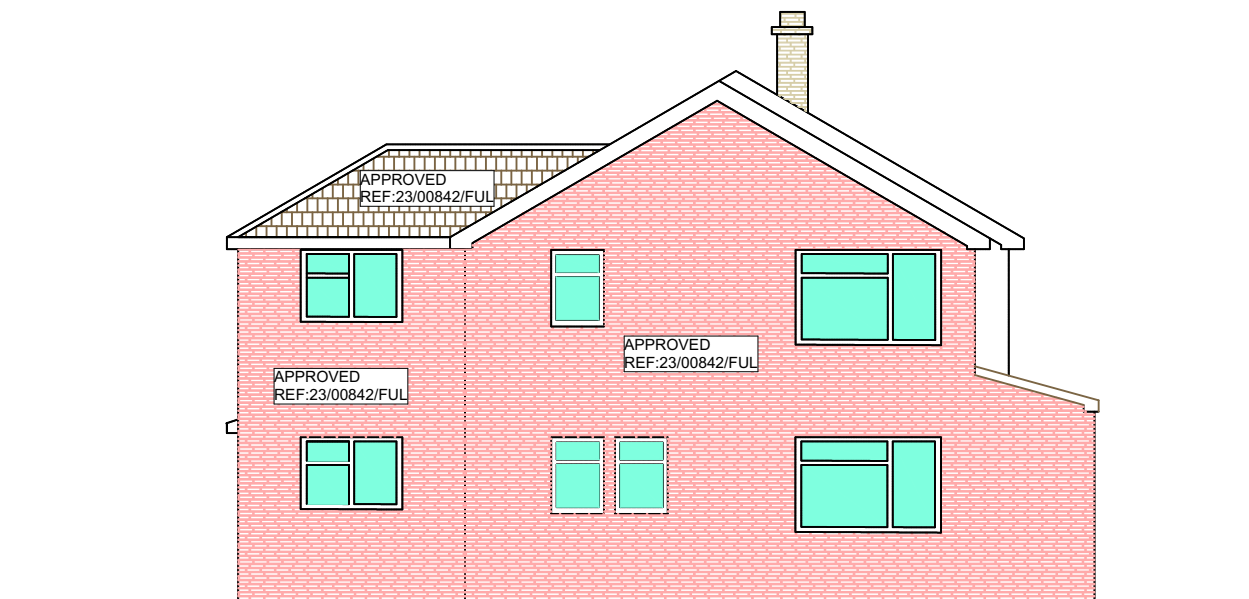

EXISTING SIDE ELEVATION - A

PROPOSED SIDE ELEVATION - A

MEK TOWN PLANNING AND DESIGN CONSULTANTS LTD www.mektownplanningconsultants.co.uk Email: contact@mektownplanningconsultants.co.uk	DRAWING TITLE			PROJECT TITLE	DRAWN BY: TEZIKUBA ARTHUR CAD TECHNICIAN
	EXISTING AND PROPOSED SIDE ELEVATION - A			EXTENSION TO THE EXISTING FRONT PORCH	
14 CLIVE HOUSE, HADDO STREET, LONDON SE10 9RH. MOB. +447506208449	SCALE	DATE	DRWG NO.	SITE ADDRESS	CHECKED BY: MOSES EKOLE PLANNINGCONSULTANT
	1:100	NOVEMBER 2023	FPASSQ/ 005		
	PAPER SIZE	REVISION			
	A-3				