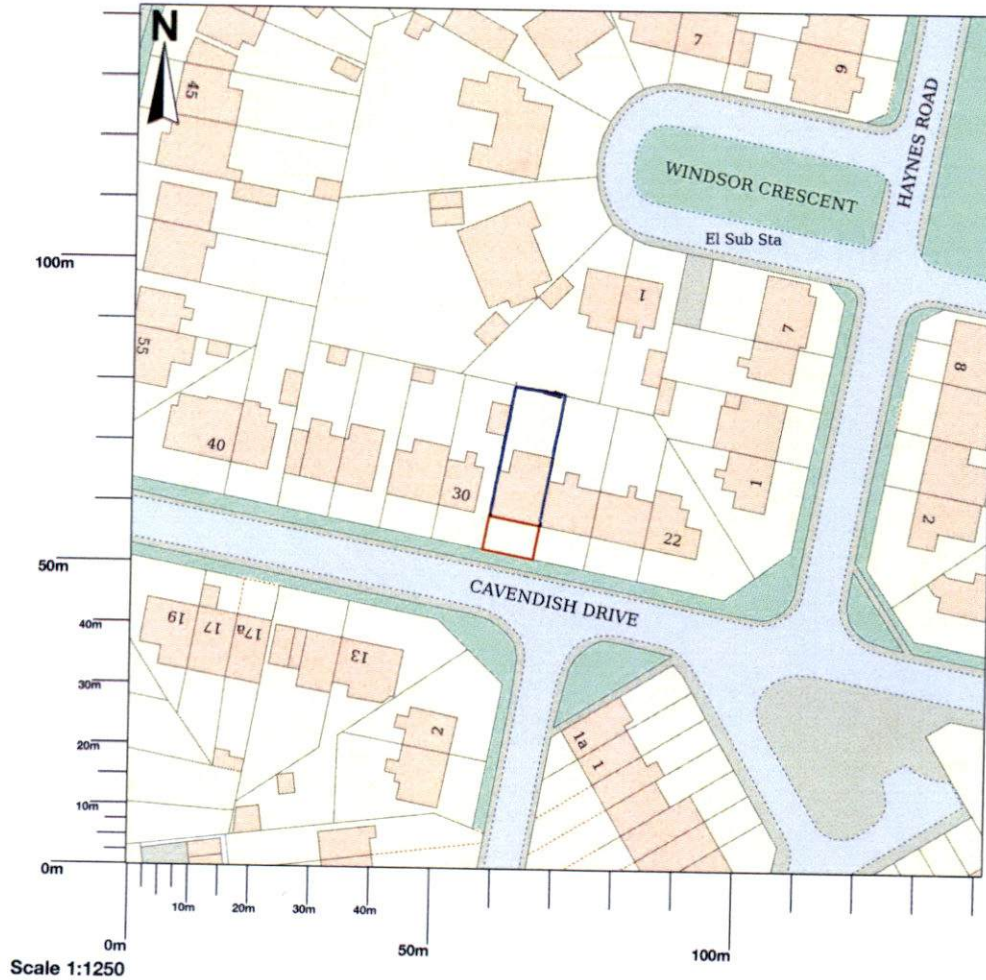

28 Cavendish Drive, Marston, Oxford, OX3 0SD

DWG. No. 1

SITE LOCATION PLAN

© Crown copyright and database rights 2023 OS 100054135. Map area bounded by: 452351,208051
452493,208193. Produced on 01 August 2023 from the OS National Geographic Database. Supplied by
UKPlanningMaps.com. Unique plan reference: p2e//983124/1325091