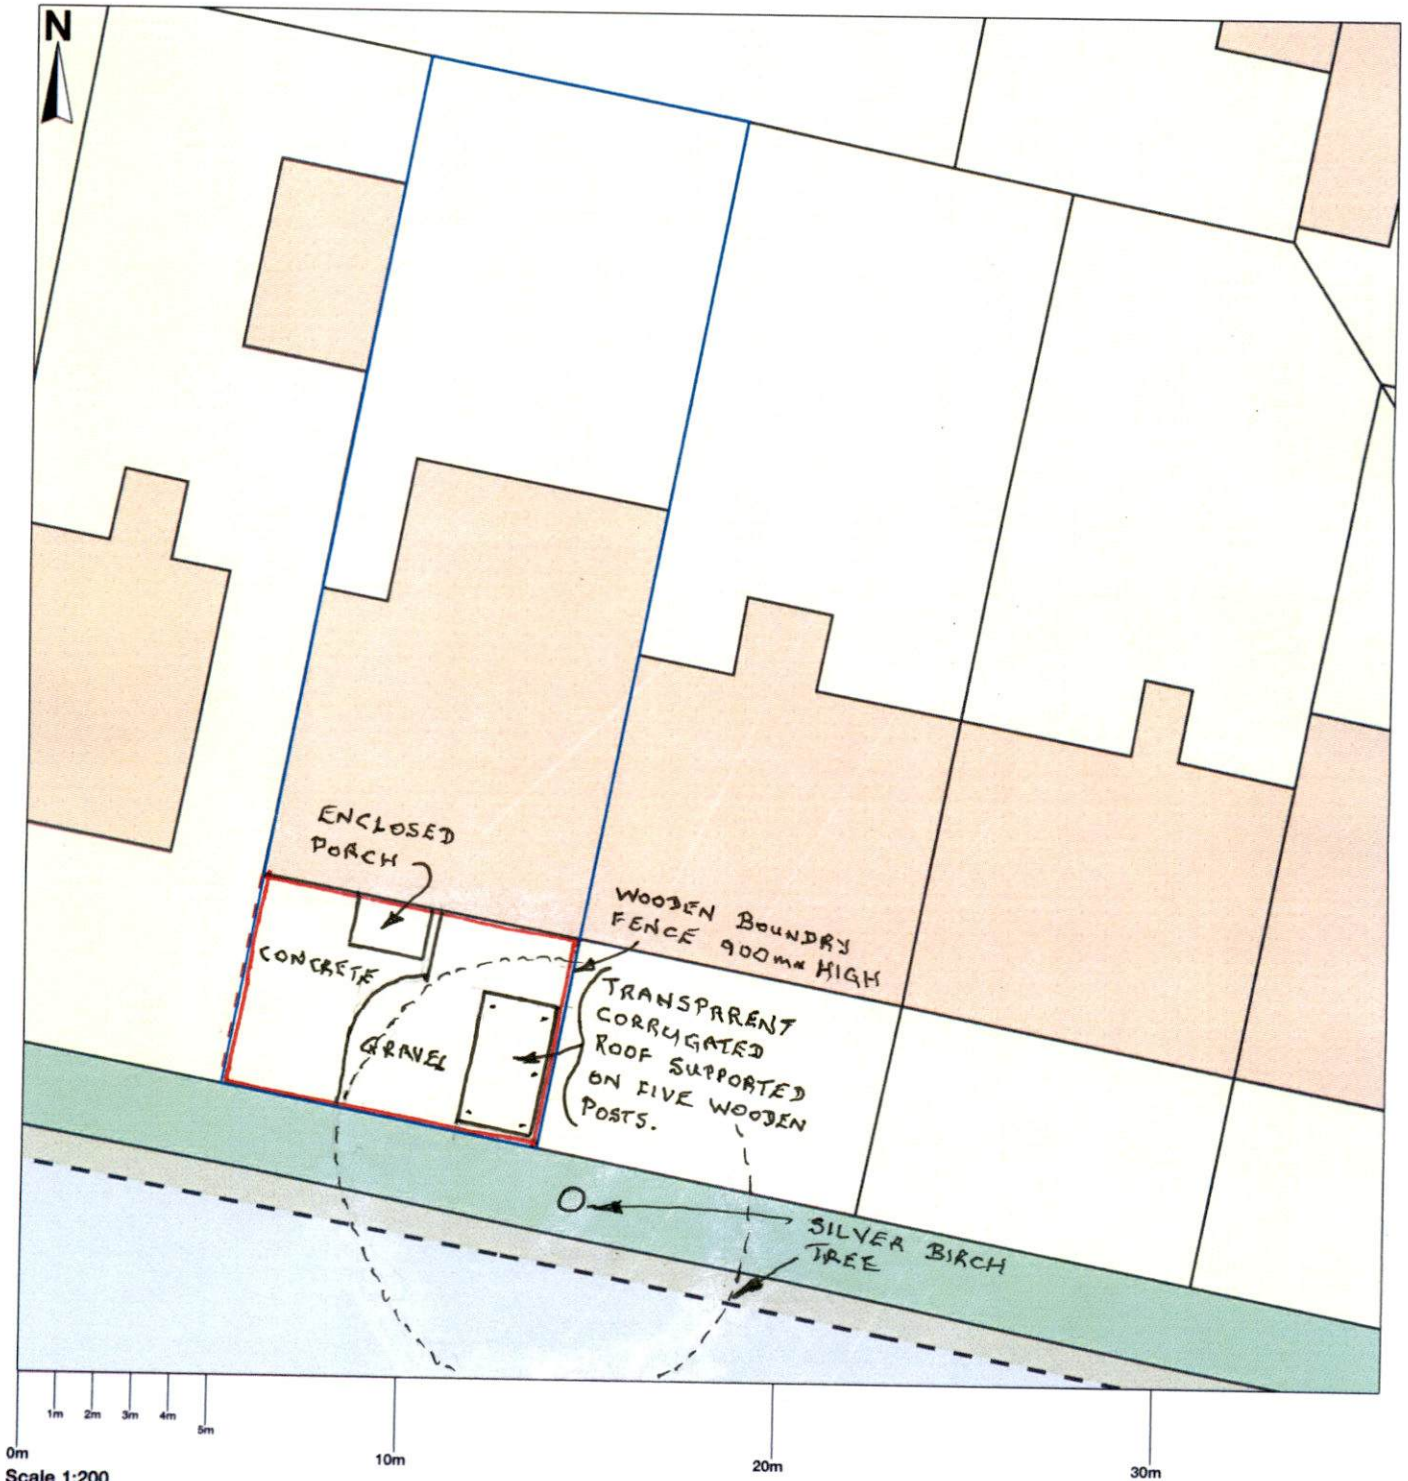

28 Cavendish Drive, Marston, Oxford, OX3 0SD

© Crown copyright and database rights 2023 OS 100054135. Map area bounded by: 452404,208096 452440,208132. Produced on 01 August 2023 from the OS National Geographic Database. Supplied by UKPlanningMaps.com. Unique plan reference: b36e/983124/1325088

DWG. No. 3 SITE LAYOUT BLOCK PLAN
AFTER WORK DONE