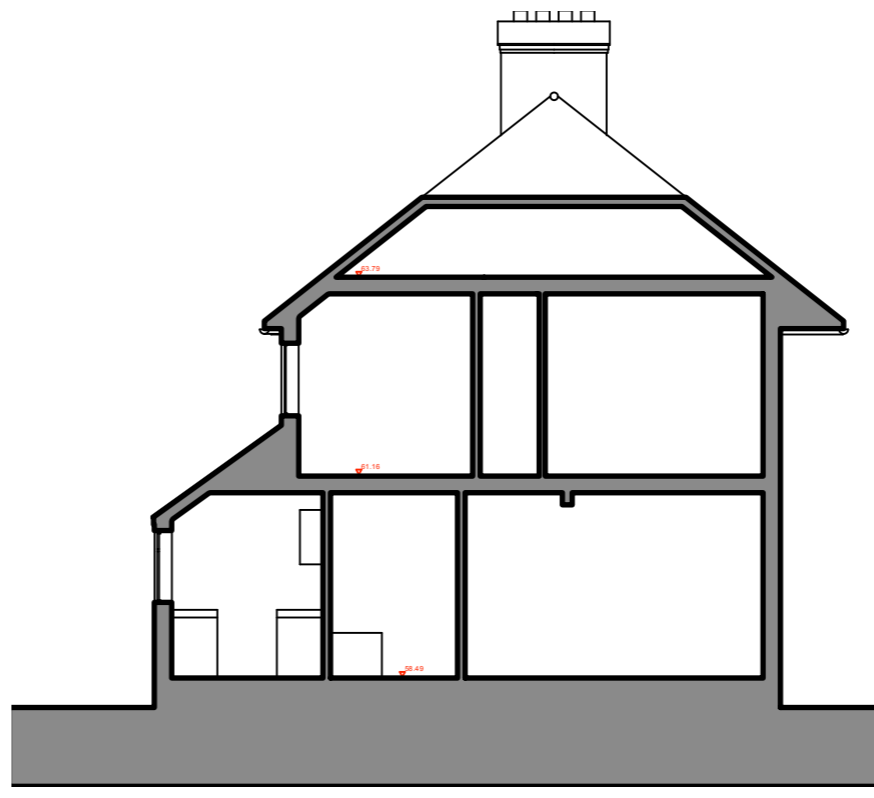

0 2 4 6 8 10 M

CROSS SECTION EXISTING

Solar panels

Brise Soleil

CROSS SECTION PROPOSED

Drawn by DR Checked by AJ First issued 26.10.23

Do not scale from drawing
Any discrepancies must be reported to the architect
Copyright: do not copy or use without permission

ADRIAN JAMES
ARCHITECTS

01865 203267
info@adrianjames.com
www.adrianjames.com
79a Mill St Oxford OX2 0AL

PROJECT
41 Meadow Prospect

DRAWING
**Proposed & Existing
Cross Section**

SCALE @ A3
1/100

DRAWING No. REVISION No.
374 / P / 09 / -