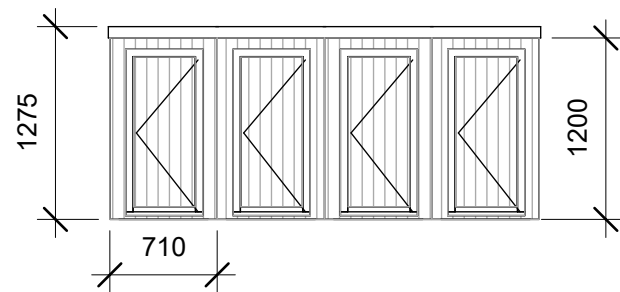

Bike Store Details  
Scale 1:50

Bin Store Details  
Scale 1:50

DESCRIPTION  
PLANNING

STATUS  
P

GENERAL NOTES:

THIS DRAWING IS FOR PLANNING USE ONLY DO NOT USE THIS DRAWING FOR ANY PURPOSE OTHER THAN FOR WHICH IT WAS ISSUED. STRUCTURAL DESIGN AND BUILDING CONTROL APPROVAL IS REQUIRED BEFORE CONSTRUCTION COMMENCES. THIS DRAWING IS SUBJECT TO COPYRIGHT DO NOT REPRODUCE THIS DRAWING WITHOUT PRIOR PERMISSION.

DETAIL

42 Kestrel Crescent, Oxford, OX4 6DY

SHEET

Bin & Bike Store Details

CLIENT

Ox Living

Date  
06/11/2023

Project number  
OXL-07

Scale (@ A3)  
1 : 50

Drawn by  
OF

DRAWING NUMBER

REV

Checked by  
DG

OXL-07-23-05