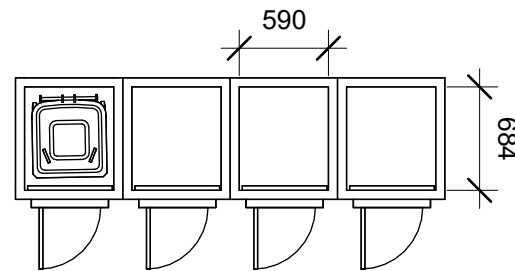

Bike Store Details  
Scale 1:50

Bin Store Details  
Scale 1:50

DESCRIPTION  
PLANNING

STATUS  
P

GENERAL NOTES:

THIS DRAWING IS FOR PLANNING USE ONLY DO NOT USE THIS DRAWING FOR ANY PURPOSE OTHER THAN FOR WHICH IT WAS ISSUED. STRUCTURAL DESIGN AND BUILDING CONTROL APPROVAL IS REQUIRED BEFORE CONSTRUCTION COMMENCES. THIS DRAWING IS SUBJECT TO COPYRIGHT DO NOT REPRODUCE THIS DRAWING WITHOUT PRIOR PERMISSION.

DETAIL

42 Kestrel Crescent, Oxford, OX4 6DY

SHEET

Bin & Bike Store Details

CLIENT

Ox Living

Date  
06/11/2023

Project number  
OXL-07

Scale (@ A3)  
1 : 50

Drawn by  
OF

DRAWING NUMBER

REV

Checked by  
DG

OXL-07-23-05