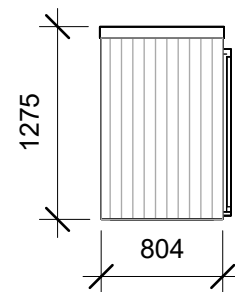

Bike Store Details  
Scale 1:50

Bin Store Details  
Scale 1:50

DESCRIPTION  
PLANNING

STATUS  
P

GENERAL NOTES:

THIS DRAWING IS FOR PLANNING USE ONLY DO NOT USE THIS DRAWING FOR ANY PURPOSE OTHER THAN FOR WHICH IT WAS ISSUED. STRUCTURAL DESIGN AND BUILDING CONTROL APPROVAL IS REQUIRED BEFORE CONSTRUCTION COMMENCES. THIS DRAWING IS SUBJECT TO COPYRIGHT DO NOT REPRODUCE THIS DRAWING WITHOUT PRIOR PERMISSION.

Scale (@ A3)  
1 : 50

Drawn by  
OF

DRAWING NUMBER

REV

Checked by  
DG

OXL-07-23-05