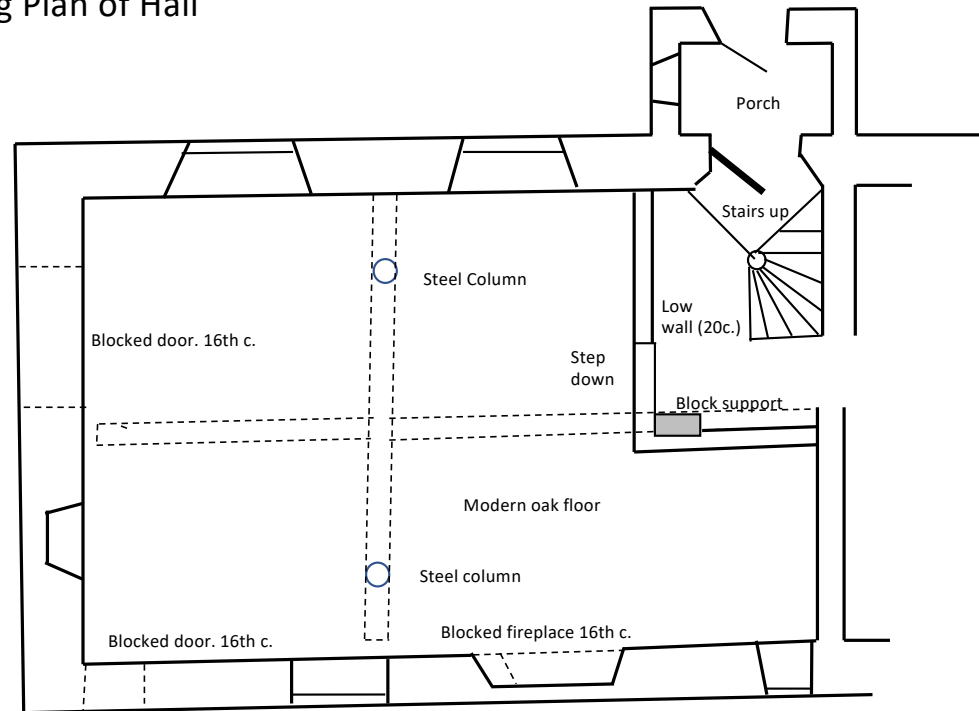

Drakes House Gatcombe  
Existing Plan of Hall

Scale 1:100

→ North