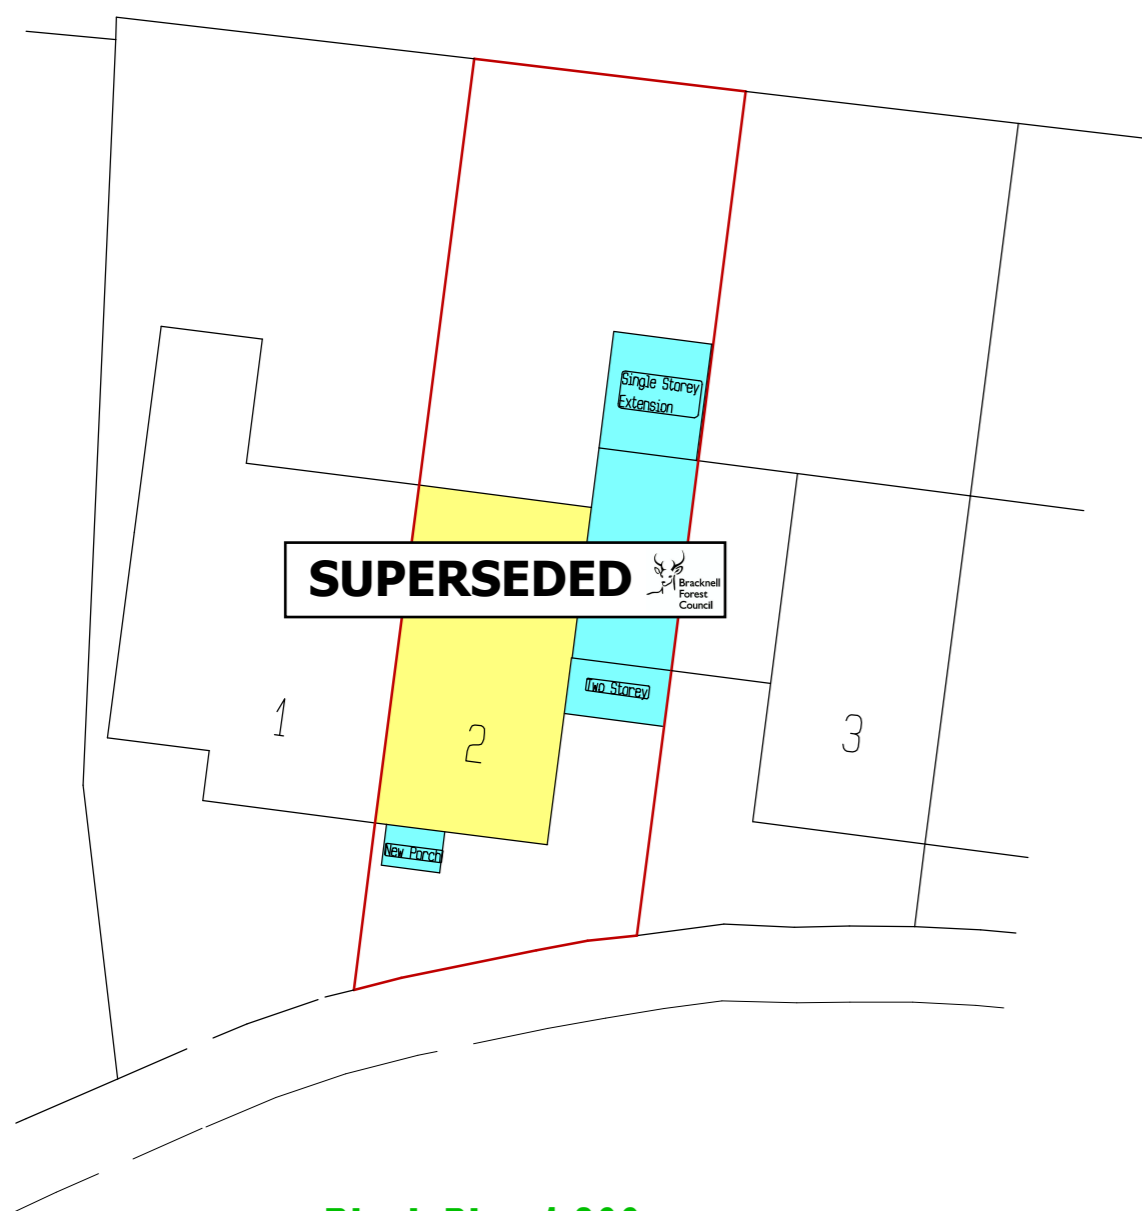

Ordnance Survey (c) Crown Copyright 2021. All rights reserved. Licence number 100022432

**Site Location 1:1250**

Ordnance Survey (c) Crown Copyright 2021. All rights reserved. Licence number 100022432

**Block Plan 1:500**

**Block Plan 1:200**

**'Site Location & Block Plans'**

**Side and Rear Extensions**

**At 2 Hebbecastle Down Warfield Bracknell Berkshire RG42 2QF**

**For Helen Spendlove**

**Scale 1:1250, 1:500 & 1:200@A2 Date February 2021 DMED 4-21(5)**