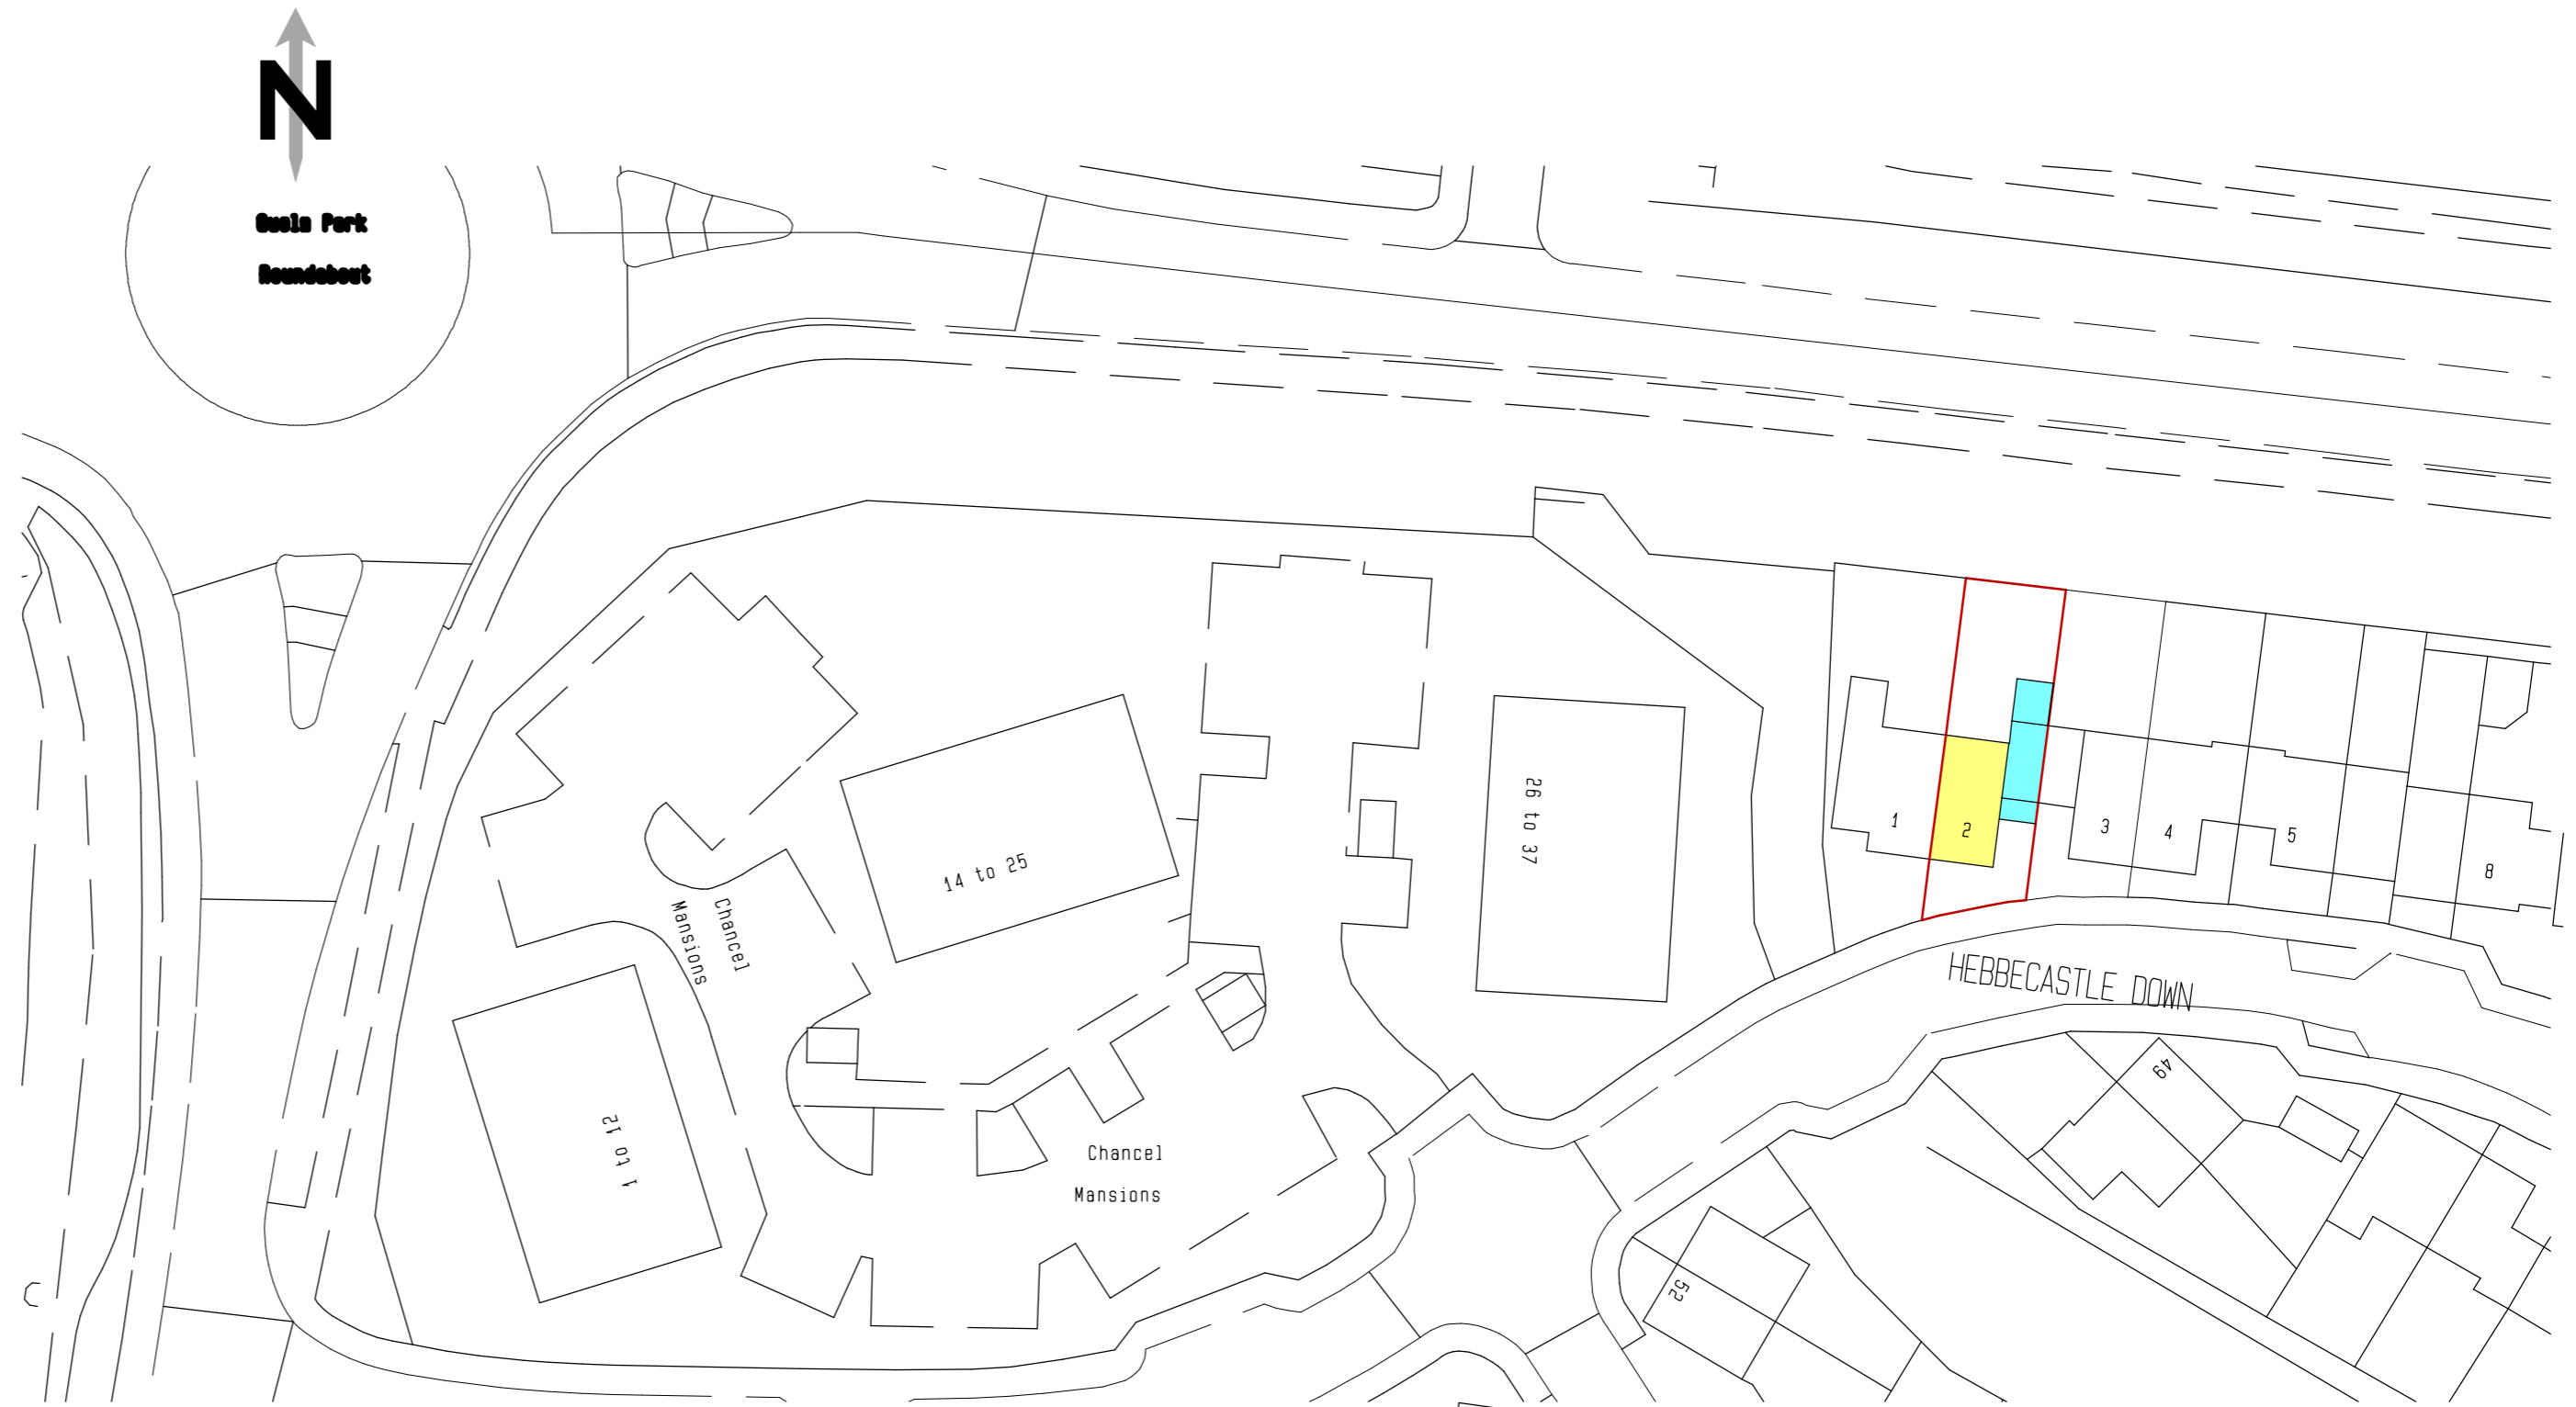

Ordnance Survey (c) Crown Copyright 2021. All rights reserved. Licence number 100022432

**Site Location 1:1250**

Ordnance Survey (c) Crown Copyright 2021. All rights reserved. Licence number 100022432

**Block Plan 1:500**

**Block Plan 1:200**

**'Site Location & Block Plans'**

**Side and Rear Extensions**

**At 2 Hebbecastle Down Warfield Bracknell Berkshire RG42 2QF**

**For Helen Spendlove**

**Scale 1:1250, 1:500 & 1:200@A2 Date February 2021 DMED 4-21(5)**