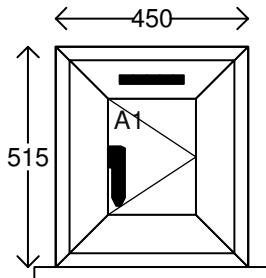

1	1 off	Bevel Int Casement	O/A Dim 450mm x 580mm	1st Landing
	White	Style 104		

High Sec PAS24 - Not Included	Colour - White	Sash colour - White
Cill colour - White	Bead type - Ovolo B62 28mm	Cill - 85mm Stub
Drainage - Base	Handle - White Fab & Fix	Friction stay - Standard Stay
Reinforcing rul - Standard	asegment lockin - TSL Espag Roto	Glazed in/out - In
Frame (Head) - 60mm Standard	Be	Frame (Cill) - 60mm Standard
Be	Frame (Right ja - 60mm Standard	Be
Be	Viewed from - Outside	Reinforcing typ - RCM/Mixed

A1 4/20/4 Clear Tgh 'A' Rated Softcoat/LowIron (266 x 366)

2	1 off	Bevel Int Casement	O/A Dim 450mm x 545mm	W.C
	White	Style 104		

High Sec PAS24 - Not Included	Colour - White	Sash colour - White
Cill colour - White	Bead type - Ovolo B62 28mm	Cill - 110mm Nosed Cill
Drainage - Base	Handle - White Fab & Fix	Ventilator (Sas - 2000 Easy Vent (462)
Friction stay - Standard Stay	Reinforcing rul - Standard	asegment lockin - TSL Espag Roto
Glazed in/out - In	Frame (Head) - 60mm Standard	Be
Be	Frame (Cill) - 60mm Standard	Be
Be	Frame (Right ja - 60mm Standard	Be
Be	Viewed from - Outside	

High Sec PAS24 - Not Included Cill colour - White Drainage - Base Friction stay - Egress Easy Clean Res Glazed in/out - In Frame (Left jam - 60mm Standard Be Viewed from - Outside	Colour - White Bead type - Ovolo B62 28mm Handle - White Fab & Fix Reinforcing rul - Standard Frame (Head) - 60mm Standard Be Frame (Right ja - 60mm Standard Be Reinforcing typ - RCM/Mixed	Sash colour - White Cill - 150mm Standard Master leaf - Right leaf Casement lockin - Shootbolt Frame (Cill) - 60mm Standard Be Transom - 66mm Standard Be
---	--	--