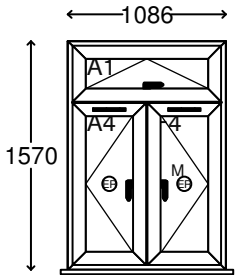

High Sec PAS24 - Not Included Cill colour - White Drainage - Base Friction stay - Egress Easy Clean Res Glazed in/out - In Frame (Left jam - 60mm Standard Be Viewed from - Outside	Colour - White Bead type - Ovolo B62 28mm Handle - White Fab & Fix Reinforcing rul - Standard Frame (Head) - 60mm Standard Be Frame (Right ja - 60mm Standard Be Reinforcing typ - RCM/Mixed	Sash colour - White Cill - 150mm Standard Master leaf - Right leaf Casement lockin - Shootbolt Frame (Cill) - 60mm Standard Be Transom - 66mm Standard Be

A1 4/20/4 Clear Tgh 'A' Rated Softcoat/LowIron (902 x 263)
A4 4/20/4 Clear Tgh 'A' Rated Softcoat/LowIron (386 x 993)
F4 4/20/4 Clear Tgh 'A' Rated Softcoat/LowIron (386 x 993)

Extra Items	Quantity