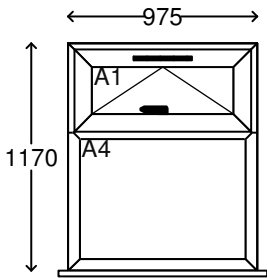

1	1 off	Bevel Int Casement	O/A Dim 450mm x 580mm	1st Landing
	White	Style 104		

High Sec PAS24 - Not Included	Colour - White	Sash colour - White
Cill colour - White	Bead type - Ovolo B62 28mm	Cill - 85mm Stub
Drainage - Base	Handle - White Fab & Fix	Friction stay - Standard Stay
Reinforcing rul - Standard	asegment lockin - TSL Espag Roto	Glazed in/out - In
Frame (Head) - 60mm Standard	Be	Frame (Cill) - 60mm Standard
Be	Frame (Right ja - 60mm Standard	Be
Be	Viewed from - Outside	Reinforcing typ - RCM/Mixed

A1 4/20/4 Clear Tgh 'A' Rated Softcoat/LowIron (266 x 366)

2	1 off	Bevel Int Casement	O/A Dim 450mm x 545mm	W.C
	White	Style 104		

High Sec PAS24 - Not Included	Colour - White	Sash colour - White
Cill colour - White	Bead type - Ovolo B62 28mm	Cill - 110mm Nosed Cill
Drainage - Base	Handle - White Fab & Fix	Ventilator (Sas - 2000 Easy Vent (462)
Friction stay - Standard Stay	Reinforcing rul - Standard	asegment lockin - TSL Espag Roto
Glazed in/out - In	Frame (Head) - 60mm Standard	Be
Be	Frame (Cill) - 60mm Standard	Be
Be	Frame (Right ja - 60mm Standard	Be
Be	Viewed from - Outside	

3	1 off	Bevel Int Casement	O/A Dim 975mm x 1200mm	Kitchen
	White	Style 105		

High Sec PAS24 - Not Included Cill colour - White Drainage - Base Friction stay - Standard Stay Glazed in/out - In Frame (Left jam - 60mm Standard Be Viewed from - Outside	Colour - White Bead type - Ovolo B62 28mm Handle - White Fab & Fix Reinforcing rul - Standard Frame (Head) - 60mm Standard Be Frame (Right ja - 60mm Standard Be Reinforcing typ - RCM/Mixed	Sash colour - White Cill - 150mm Standard Ventilator (Sas - 4000 Easy Vent (454) Casement lockin - TSL Espag Roto Frame (Cill) - 60mm Standard Be Transom - 66mm Standard Be
---	--	---

A1 4/20/4 Clear 'A' Rated Softcoat/LowIron (791 x 303)
A4 4/20/4 Clear 'A' Rated Softcoat/LowIron (885 x 647)

4	1 off	Bevel Int French Casement	O/A Dim 1086mm x 1600mm	Rear Bedroom
	White	French Case 502		