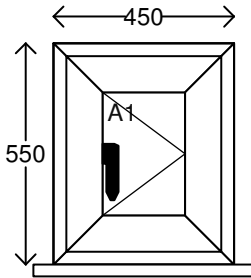

1	1 off	Bevel Int Casement	O/A Dim 450mm x 580mm	1st Landing
	White	Style 104		

High Sec PAS24 - Not Included	Colour - White	Sash colour - White
Cill colour - White	Bead type - Ovolo B62 28mm	Cill - 85mm Stub
Drainage - Base	Handle - White Fab & Fix	Friction stay - Standard Stay
Reinforcing rul - Standard	asegment lockin - TSL Espag Roto	Glazed in/out - In
Frame (Head) - 60mm Standard	Be	Frame (Cill) - 60mm Standard
Be	Frame (Right ja - 60mm Standard	Be
Be	Viewed from - Outside	Reinforcing typ - RCM/Mixed

A1 4/20/4 Clear Tgh 'A' Rated Softcoat/LowIron (266 x 366)

2	1 off	Bevel Int Casement	O/A Dim 450mm x 545mm	W.C
	White	Style 104		

High Sec PAS24 - Not Included	Colour - White	Sash colour - White
Cill colour - White	Bead type - Ovolo B62 28mm	Cill - 110mm Nosed Cill
Drainage - Base	Handle - White Fab & Fix	Ventilator (Sas - 2000 Easy Vent (462)
Friction stay - Standard Stay	Reinforcing rul - Standard	asegment lockin - TSL Espag Roto
Glazed in/out - In	Frame (Head) - 60mm Standard	Be
Be	Frame (Cill) - 60mm Standard	Be
Be	Frame (Right ja - 60mm Standard	Be
Be	Viewed from - Outside	