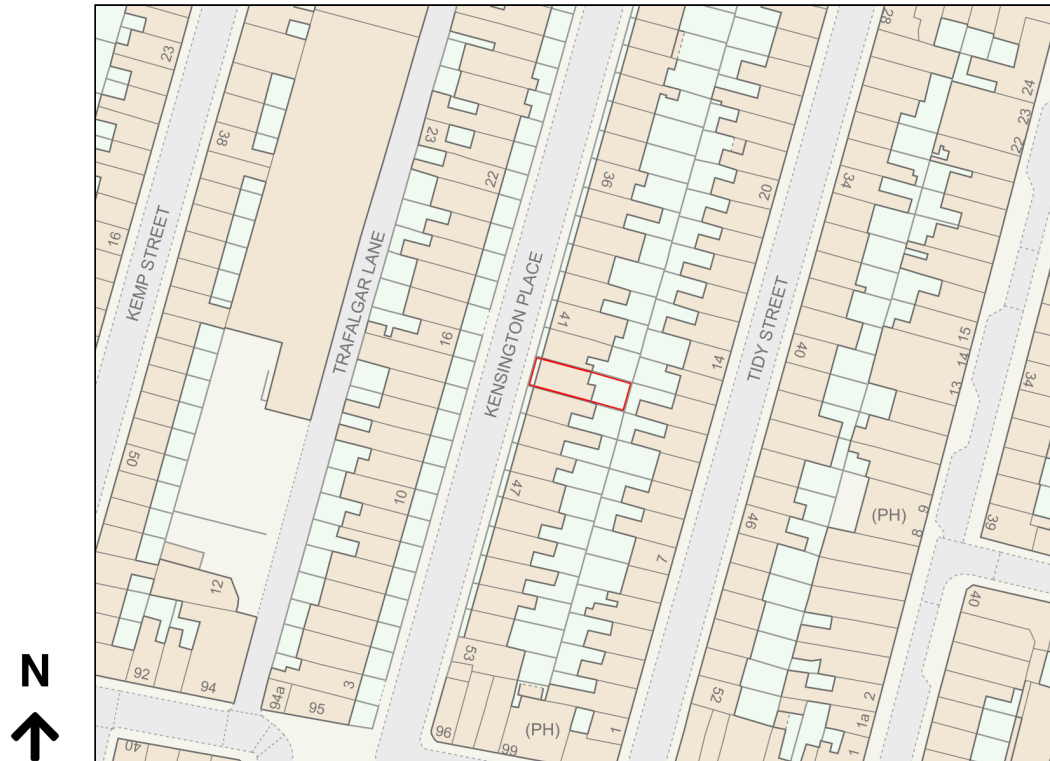

Location Plan

Site Address: 43, Kensington Place, Brighton, BN1 4EJ

Date Produced: 12-Nov-2023

Scale: 1:1250 @A4

Planning Portal Reference: PP-12531492v2