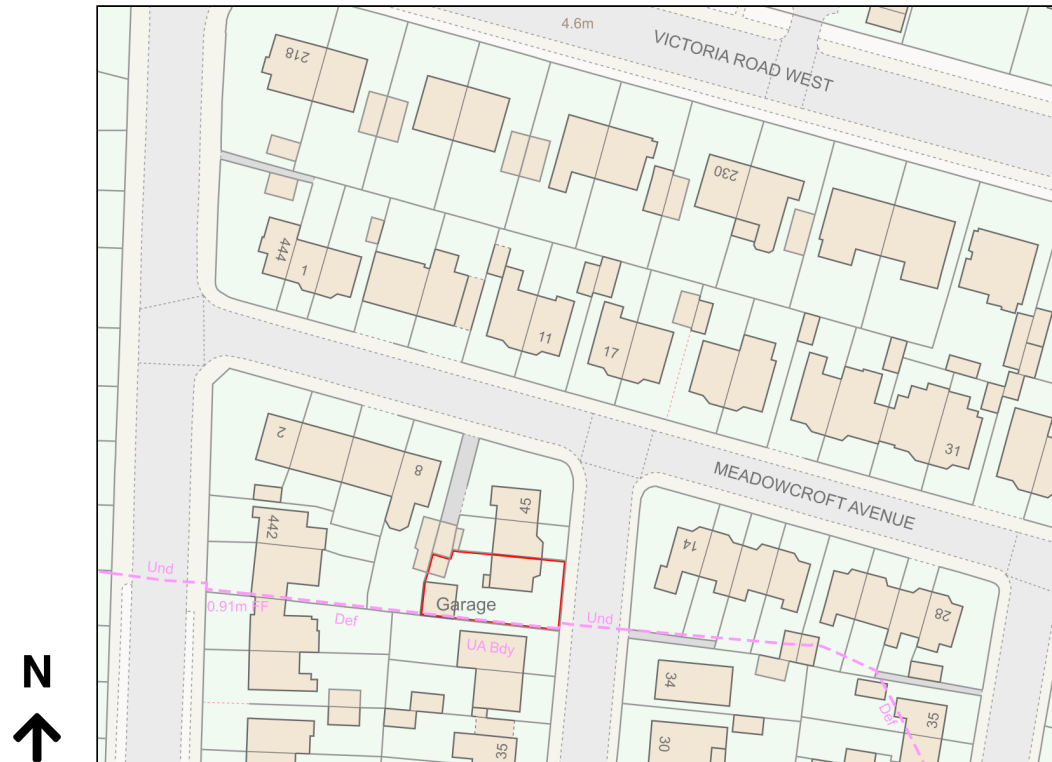

# Location Plan

Site Address: 41, Stoneway Road, Thornton Cleveleys, FY5 3AU

Date Produced: 02-Nov-2023

Scale: 1:1250 @A4

Planning Portal Reference: PP-12570185v2