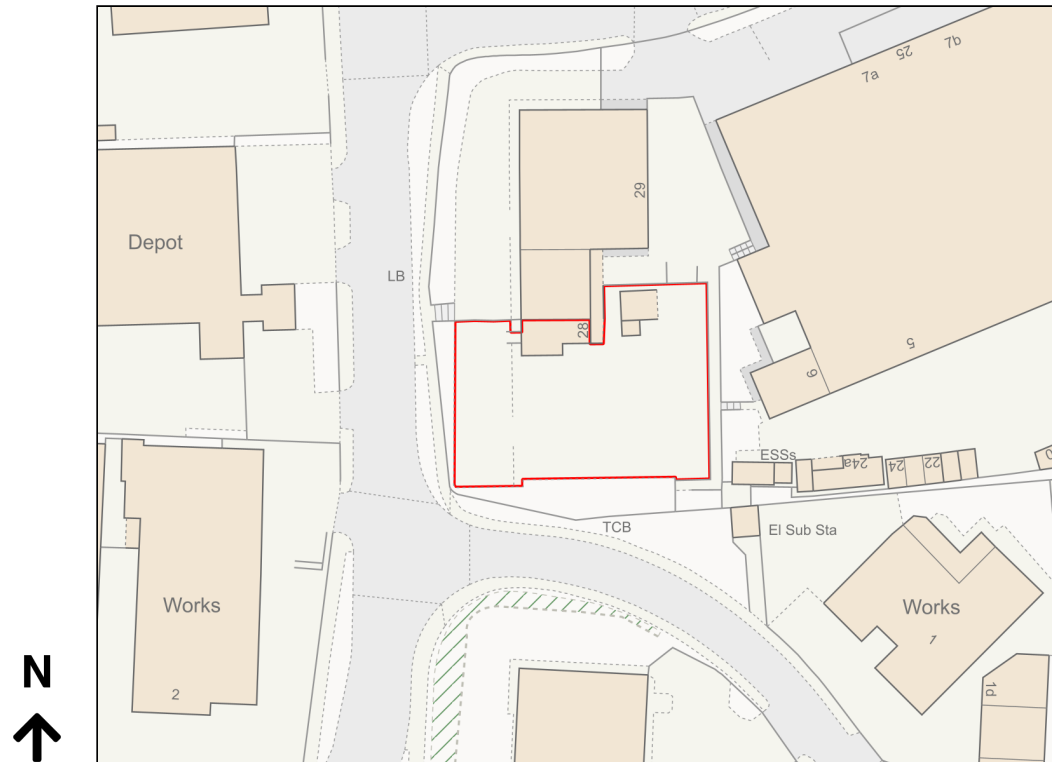

Location Plan

Site Address: Easting: 254585 Northing: 56972

Date Produced: 19-Oct-2023

Scale: 1:1250 @A4

Planning Portal Reference: PP-12540388v1