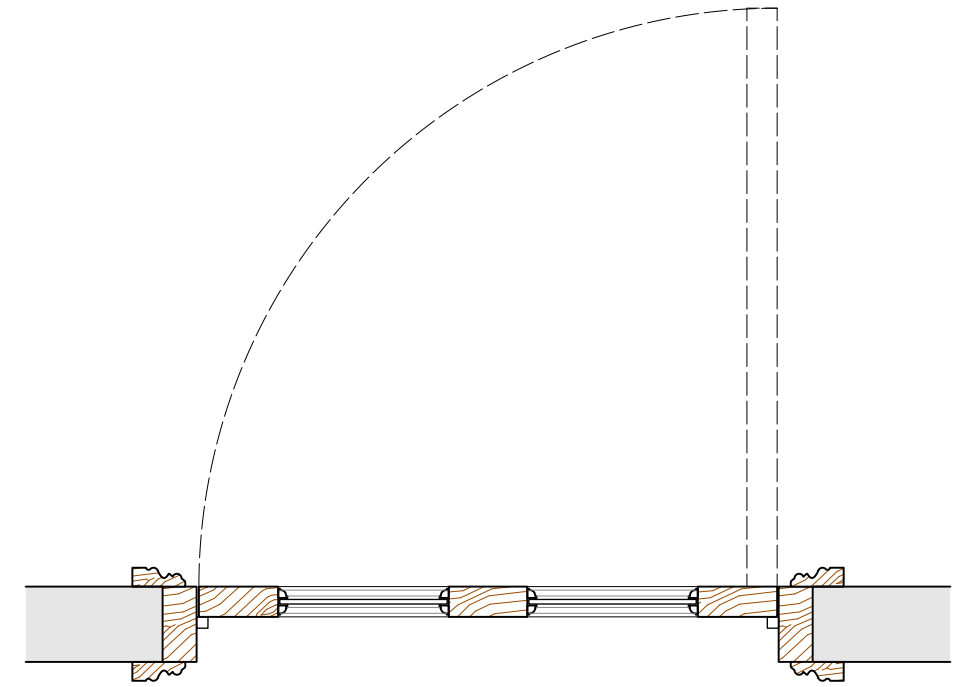

SECTION

ELEVATION

PLAN

**Internal Glazed Door D0.8:**

new 2' 6" x 6' 3" softwood four panel door of traditional construction with ovolo glazing beads.

Glazing: 6mm toughened

Victorian architrave to match existing within No.3 Ash Cottage.

Paint finish: eggshell "Chalk White".

TO BE READ IN CONJUNCTION WITH:  
- DRAWING "2212\_ASH COTTAGES WINDOW & DOOR REFERENCES"

Project Address  
1-3 Ash Cottages  
Albury Road  
Little Hadham SG11 2DQ  
  
Drawing Title  
3/23/0424/LBC Condition 4  
DETAIL: Catslide Extension  
Internal Glazed Door

Drawing No.:	2212_2504	Revision:	
Scale@A1:	5	Scale@A3:	10
Scale@A3:	10	Rev. Date:	
Drawn by:	RP	Date:	12/10/2023
Status:	DoC		