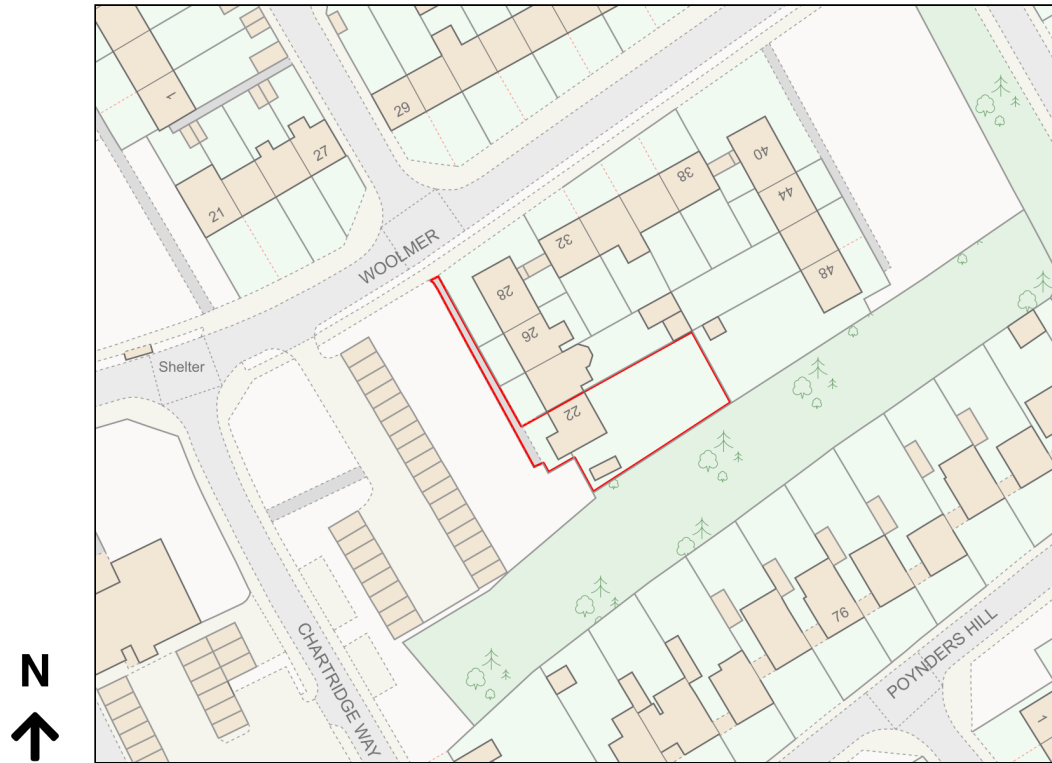

Location Plan

Site Address: 22, Woolmer Drive, Hemel Hempstead, HP2 4UT

Date Produced: 21-Nov-2023

Scale: 1:1250 @A4

Planning Portal Reference: PP-12557810v1