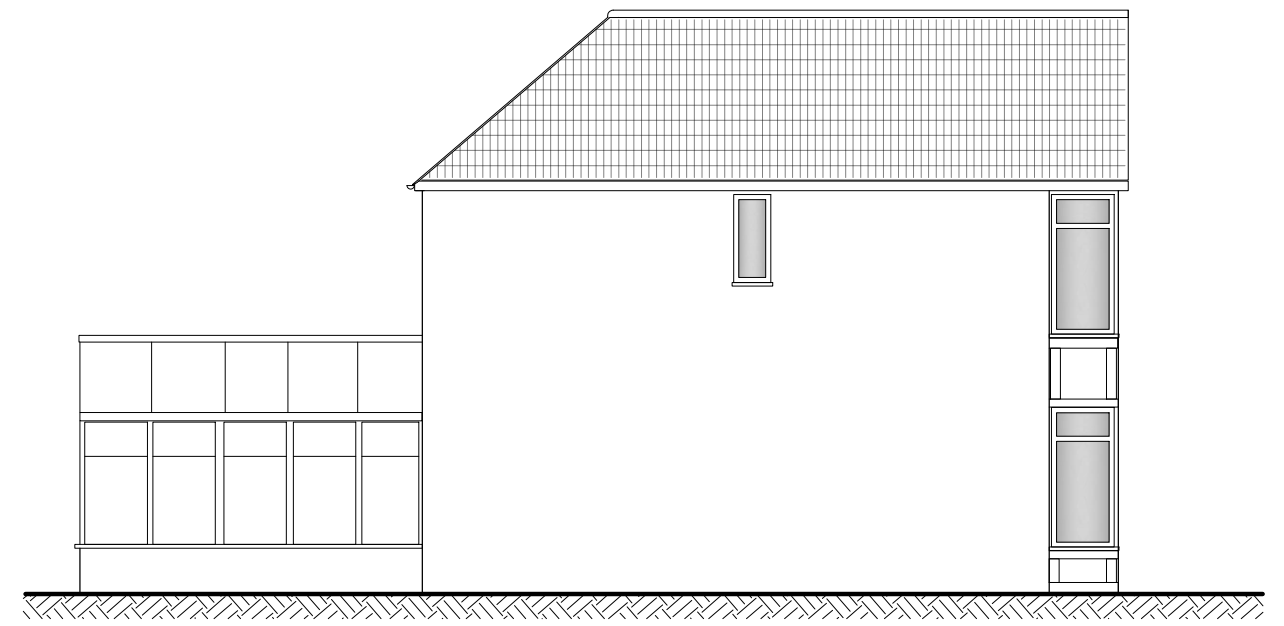

South Elevation

East Elevation

North Elevation

West Elevation

t :0117 2591059
 m:0789 0179546
 e :julian@jfl-planning.com

Location: No.61 Gloucester Road
 Almondsbury Bristol BS32 4HW

Issue: Planning Date: 20.11.2023

Drawn by: JL Scale:1:100@A3

Dwg No: 003 Existing Elevations

Revisions:

www.jfl-planning.com