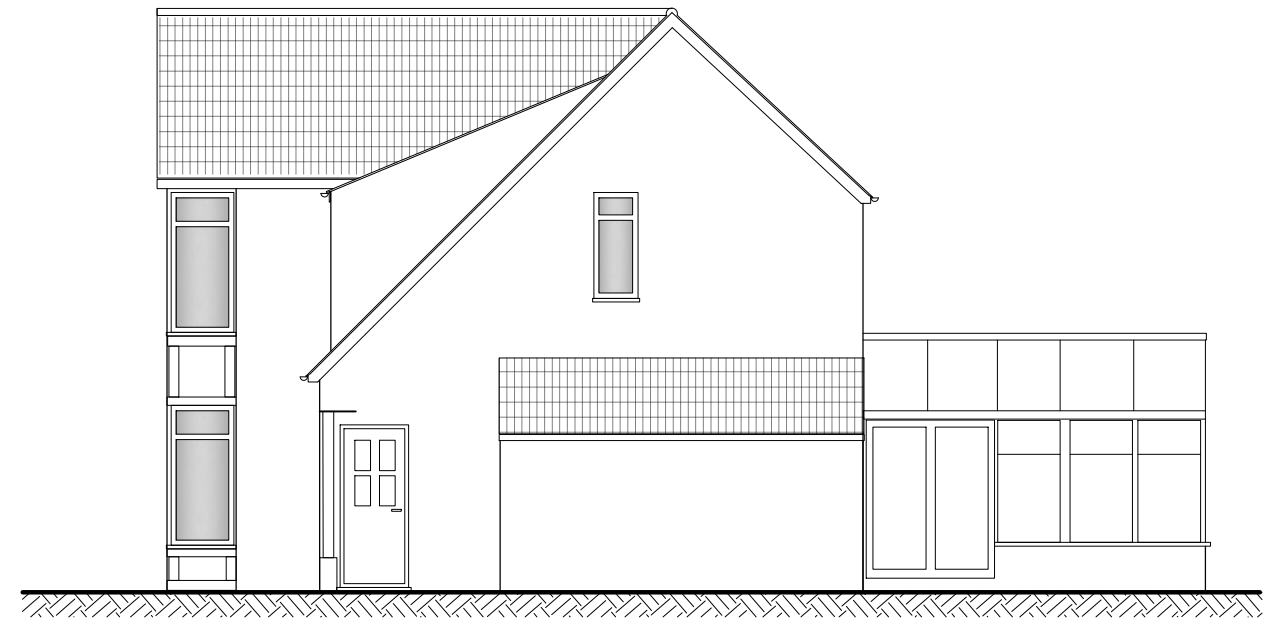

South Elevation

East Elevation

North Elevation

West Elevation

t :0117 2591059
 m:0789 0179546
 e :julian@jfl-planning.com

Location: No.61 Gloucester Road
 Almondsbury Bristol BS32 4HW

Issue: Planning Date: 20.11.2023

Drawn by: JL Scale:1:100@A3

Dwg No: 003 Existing Elevations

Revisions:

www.jfl-planning.com