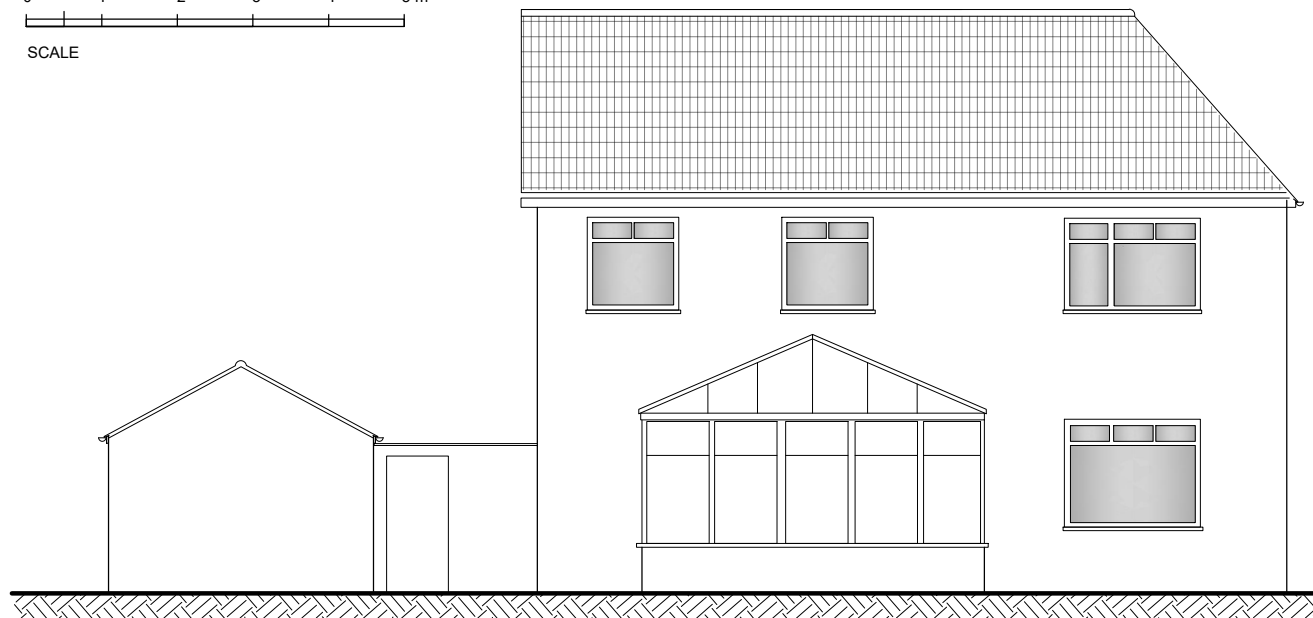

South Elevation

East Elevation

North Elevation

West Elevation

t :0117 2591059
 m:0789 0179546
 e :julian@jfl-planning.com

Location: No.61 Gloucester Road
 Almondsbury Bristol BS32 4HW

Issue: Planning Date: 20.11.2023

Drawn by: JL Scale:1:100@A3

Dwg No: 003 Existing Elevations

Revisions:

www.jfl-planning.com