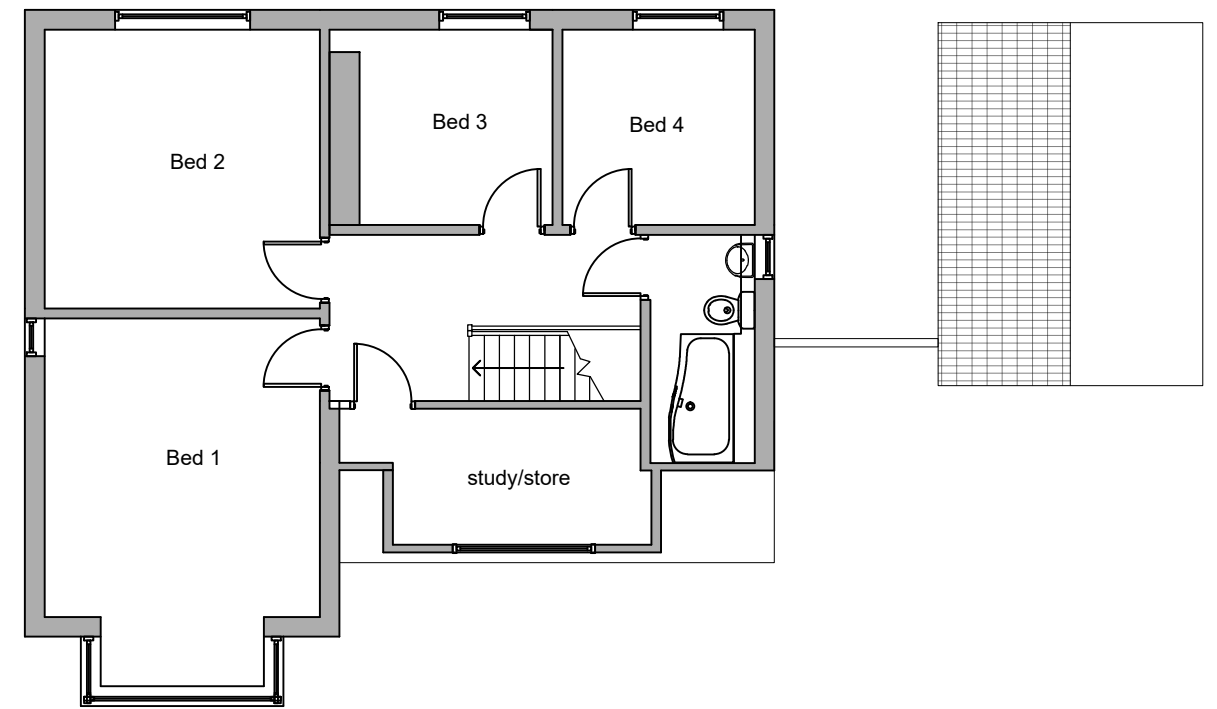

Ground Floor

First Floor

t :0117 2591059
m:0789 0179546
e :julian@jfl-planning.com

Location: No.61 Gloucester Road
Almondsbury Bristol BS32 4HW

Issue: Planning Date: 20.11.2023

Drawn by: JL Scale:1:100@A3

Dwg No: 002 Existing Floor Plans