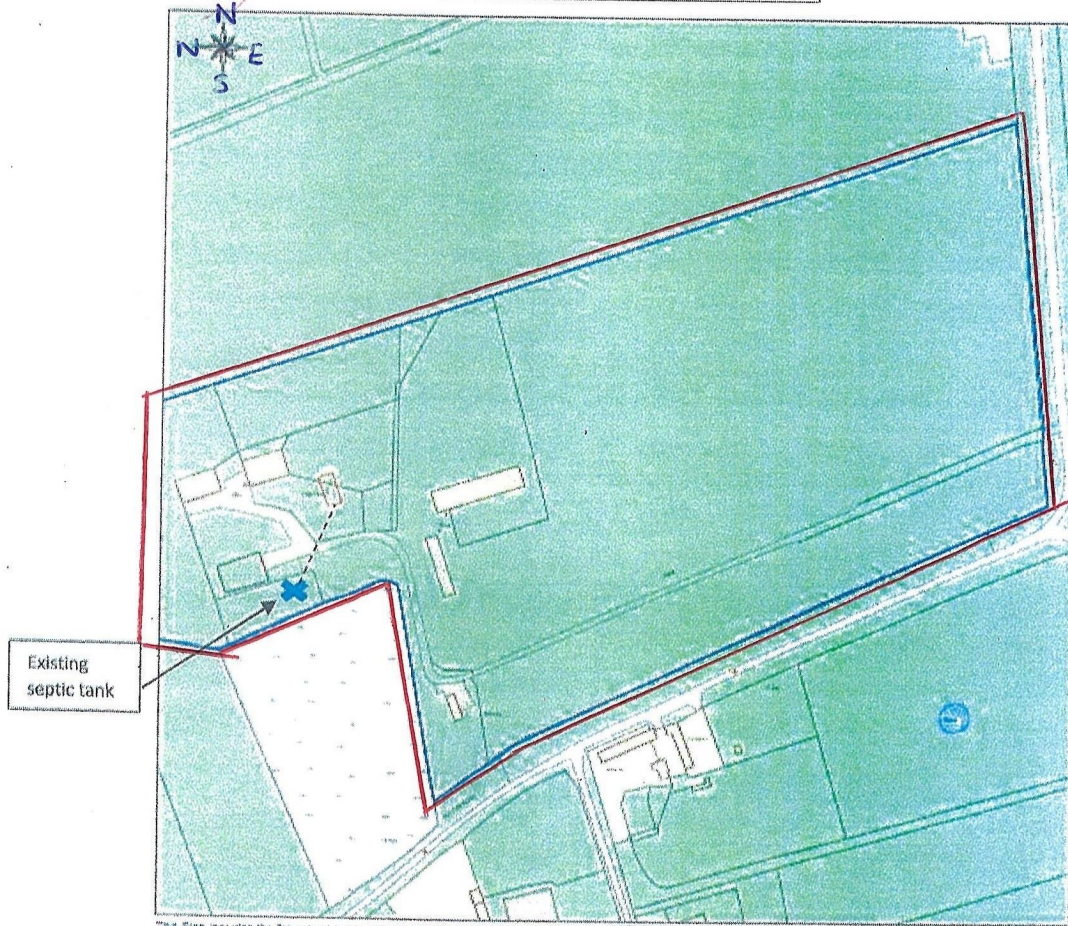

Ref: 23/1386/PNAGR

Site Location Plan

Showing septic tank location

Existing
septic tank

Scale: 1:2500, paper size: A4

3/JL/1801/01 Location

Septic

Site for temporary agricultural dwelling accommodation

Mr & Mrs Cheavins
Field Farm
Sutton cum Beckingham
Lincn
LN6 0RE