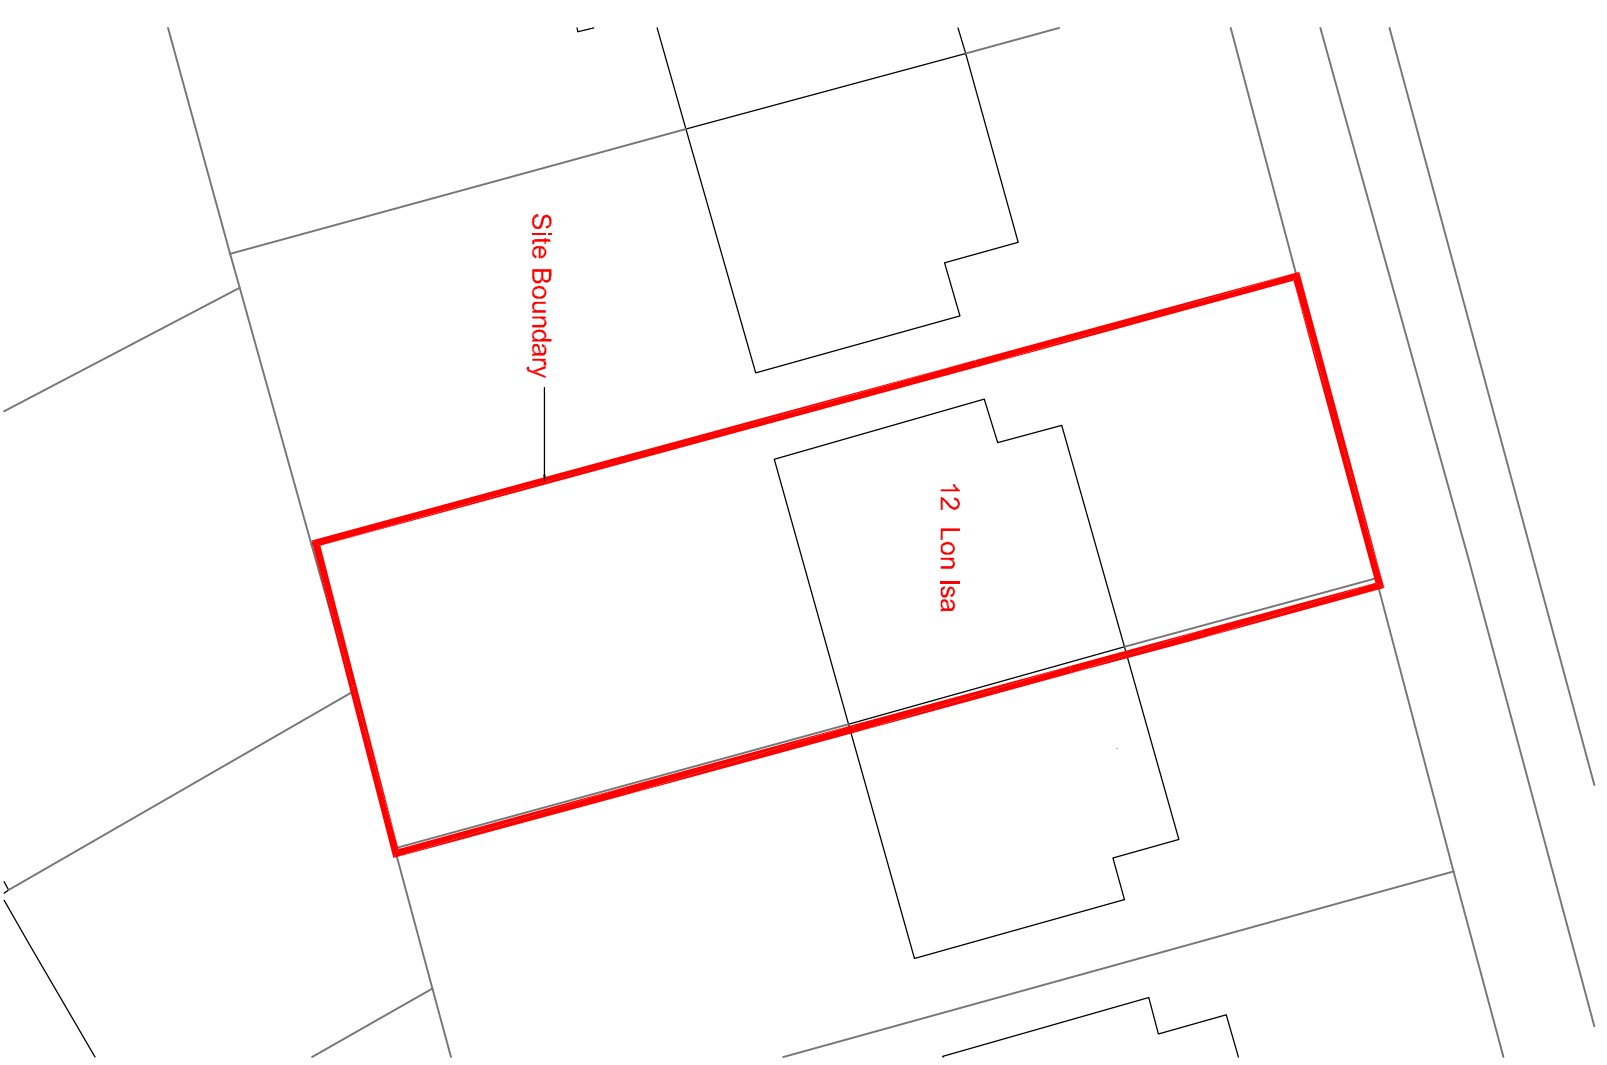

This drawing is the copyright of Latter Davies Chartered Architects.
It is not to be copied or redistributed without the express permission of Latter Davies.

LATTER | DAVIES
CHARTERED ARCHITECTS
6 PARK GROVE CARDIFF CF10 3BN
TEL 029 2023 1833

JOB
12 Lon Isa
Rhiwbina

TITLE
Site Location and Site plan

DRAWING NO.
561/01

SCALE	DRAWN	CHECKED	DATE
1:1250@A3	cr	gd	June 2023
1:200@A3