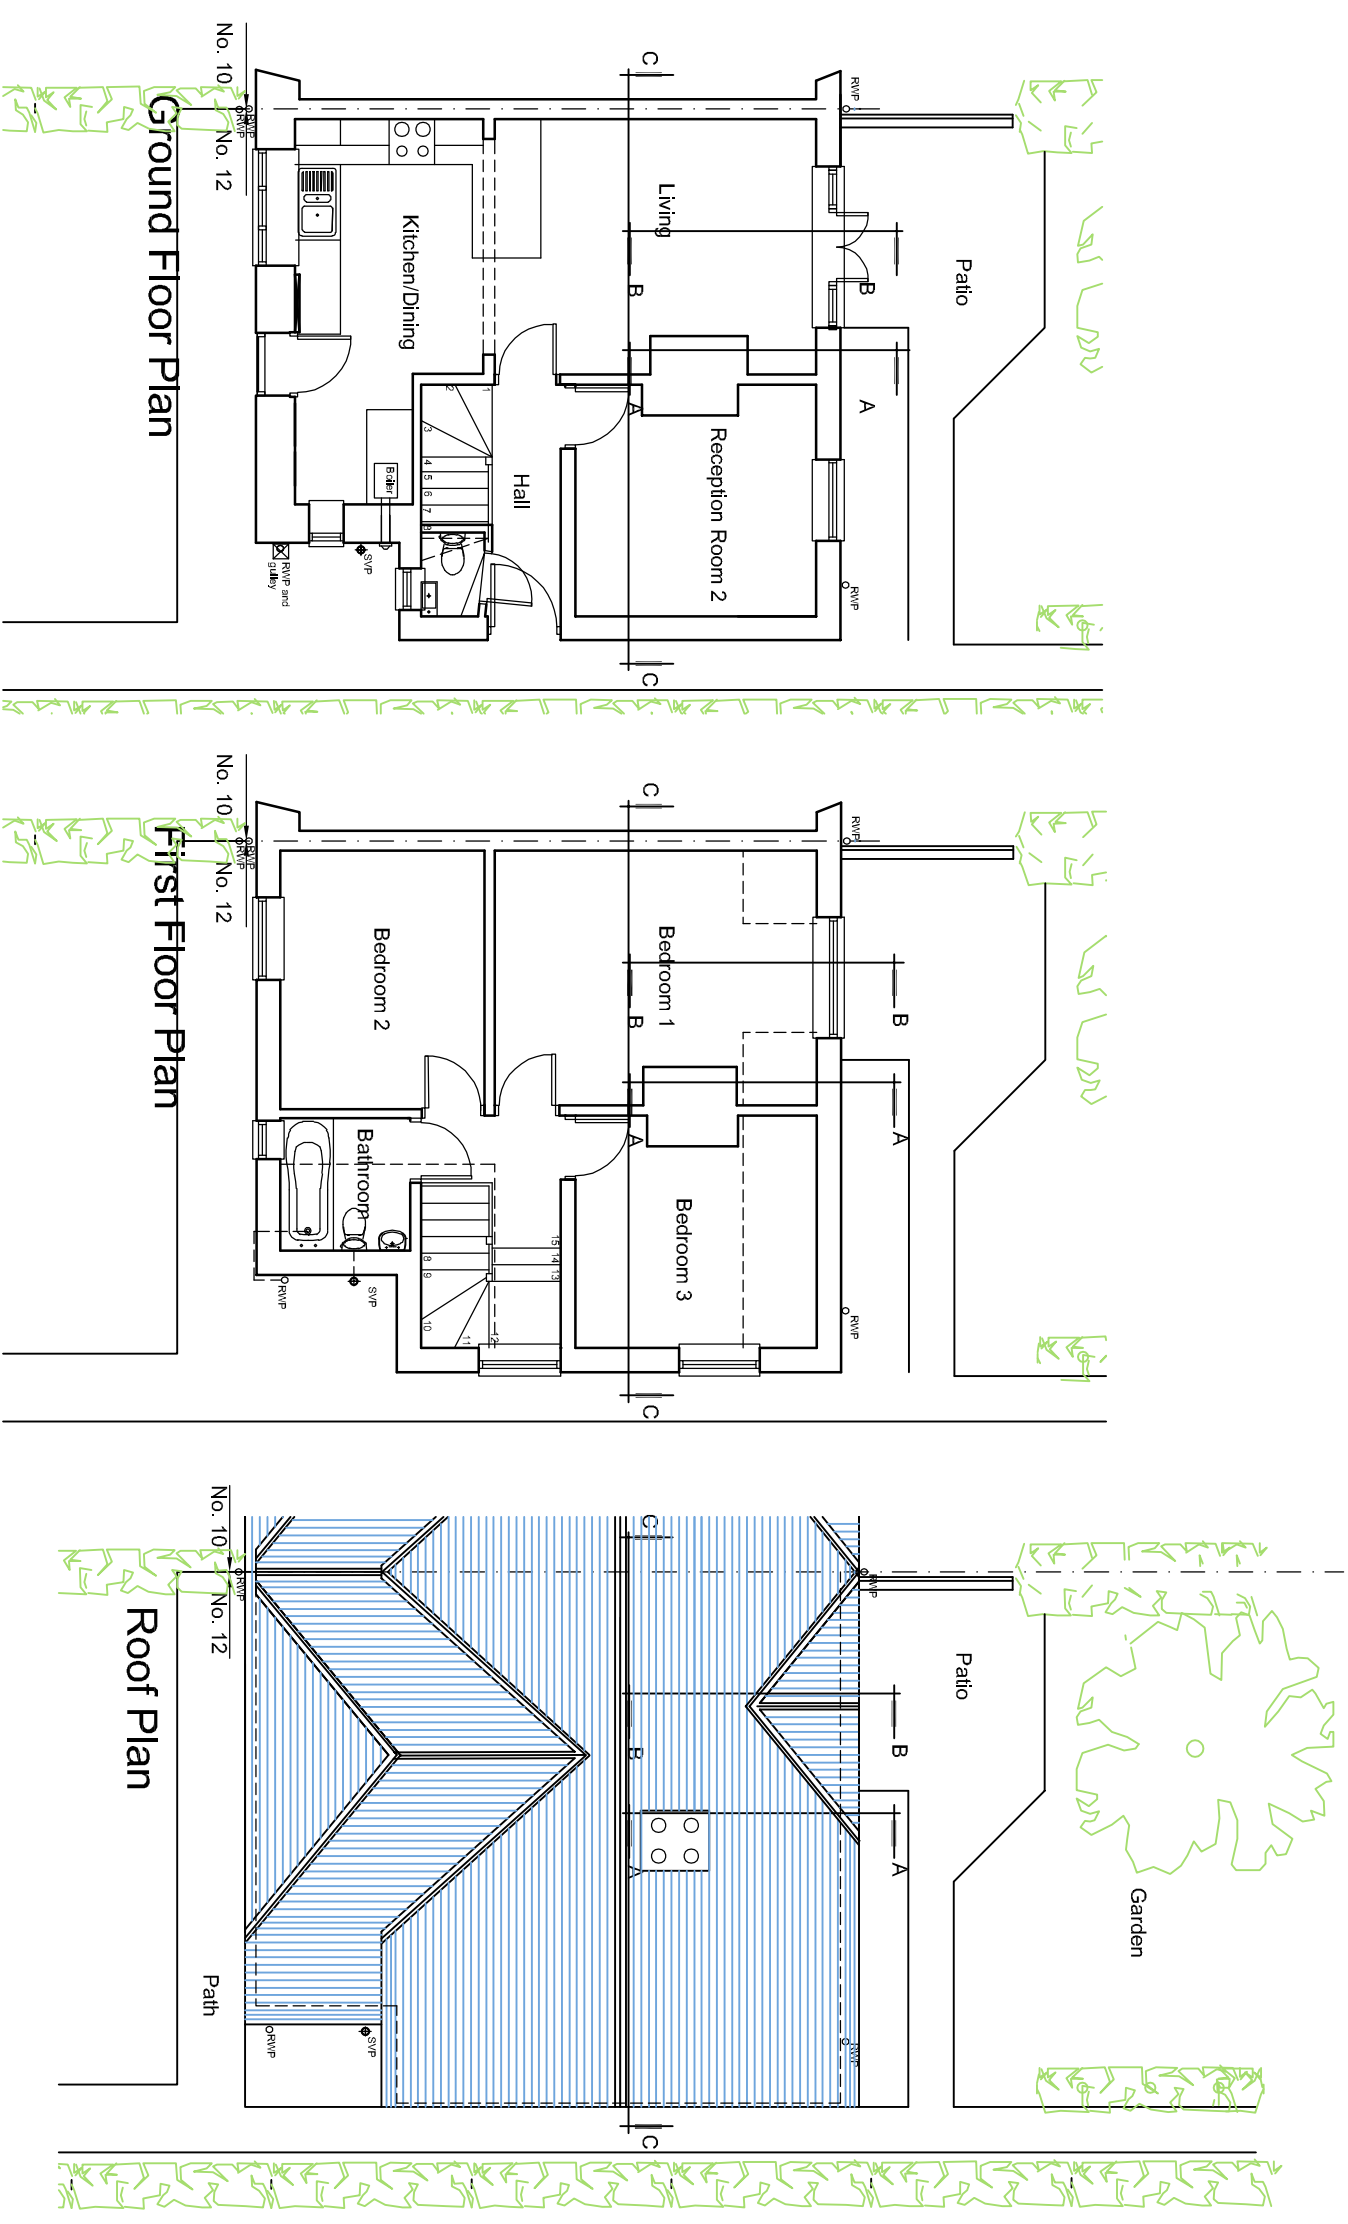

This drawing is the copyright of Latter Davies Chartered Architects.
It is not to be copied or redistributed without the express permission of Latter Davies.

LATTER | DAVIES
CHARTERED ARCHITECTS
6 PARK GROVE CARDIFF CF10 3BN
TEL 029 2023 1833

JOB
12 Lon Isa
Rhiwbina

TITLE
Existing Plans

DRAWING NO.
561/02

SCALE	DRAWN	CHECKED	DATE
1:100@A3	cr	gd	June 2023