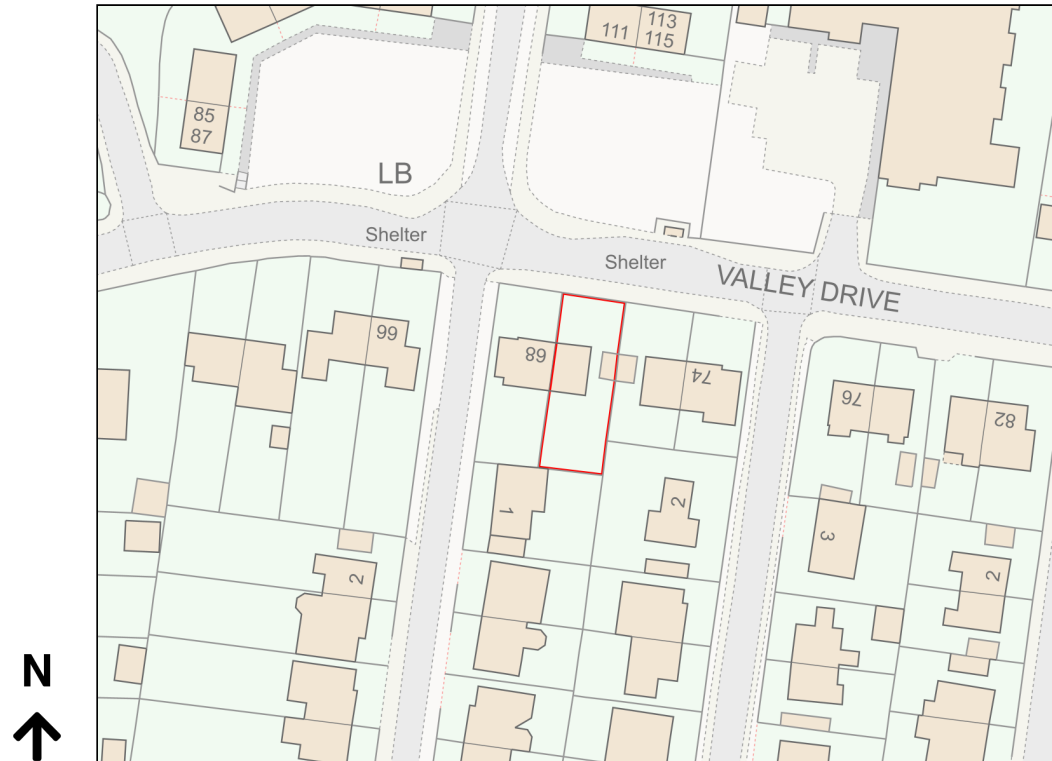

# Location Plan

Site Address: 70, Valley Drive, Ilkley, LS29 8PA

Date Produced: 20-Nov-2023

Scale: 1:1250 @A4

Planning Portal Reference: PP-12609756v1