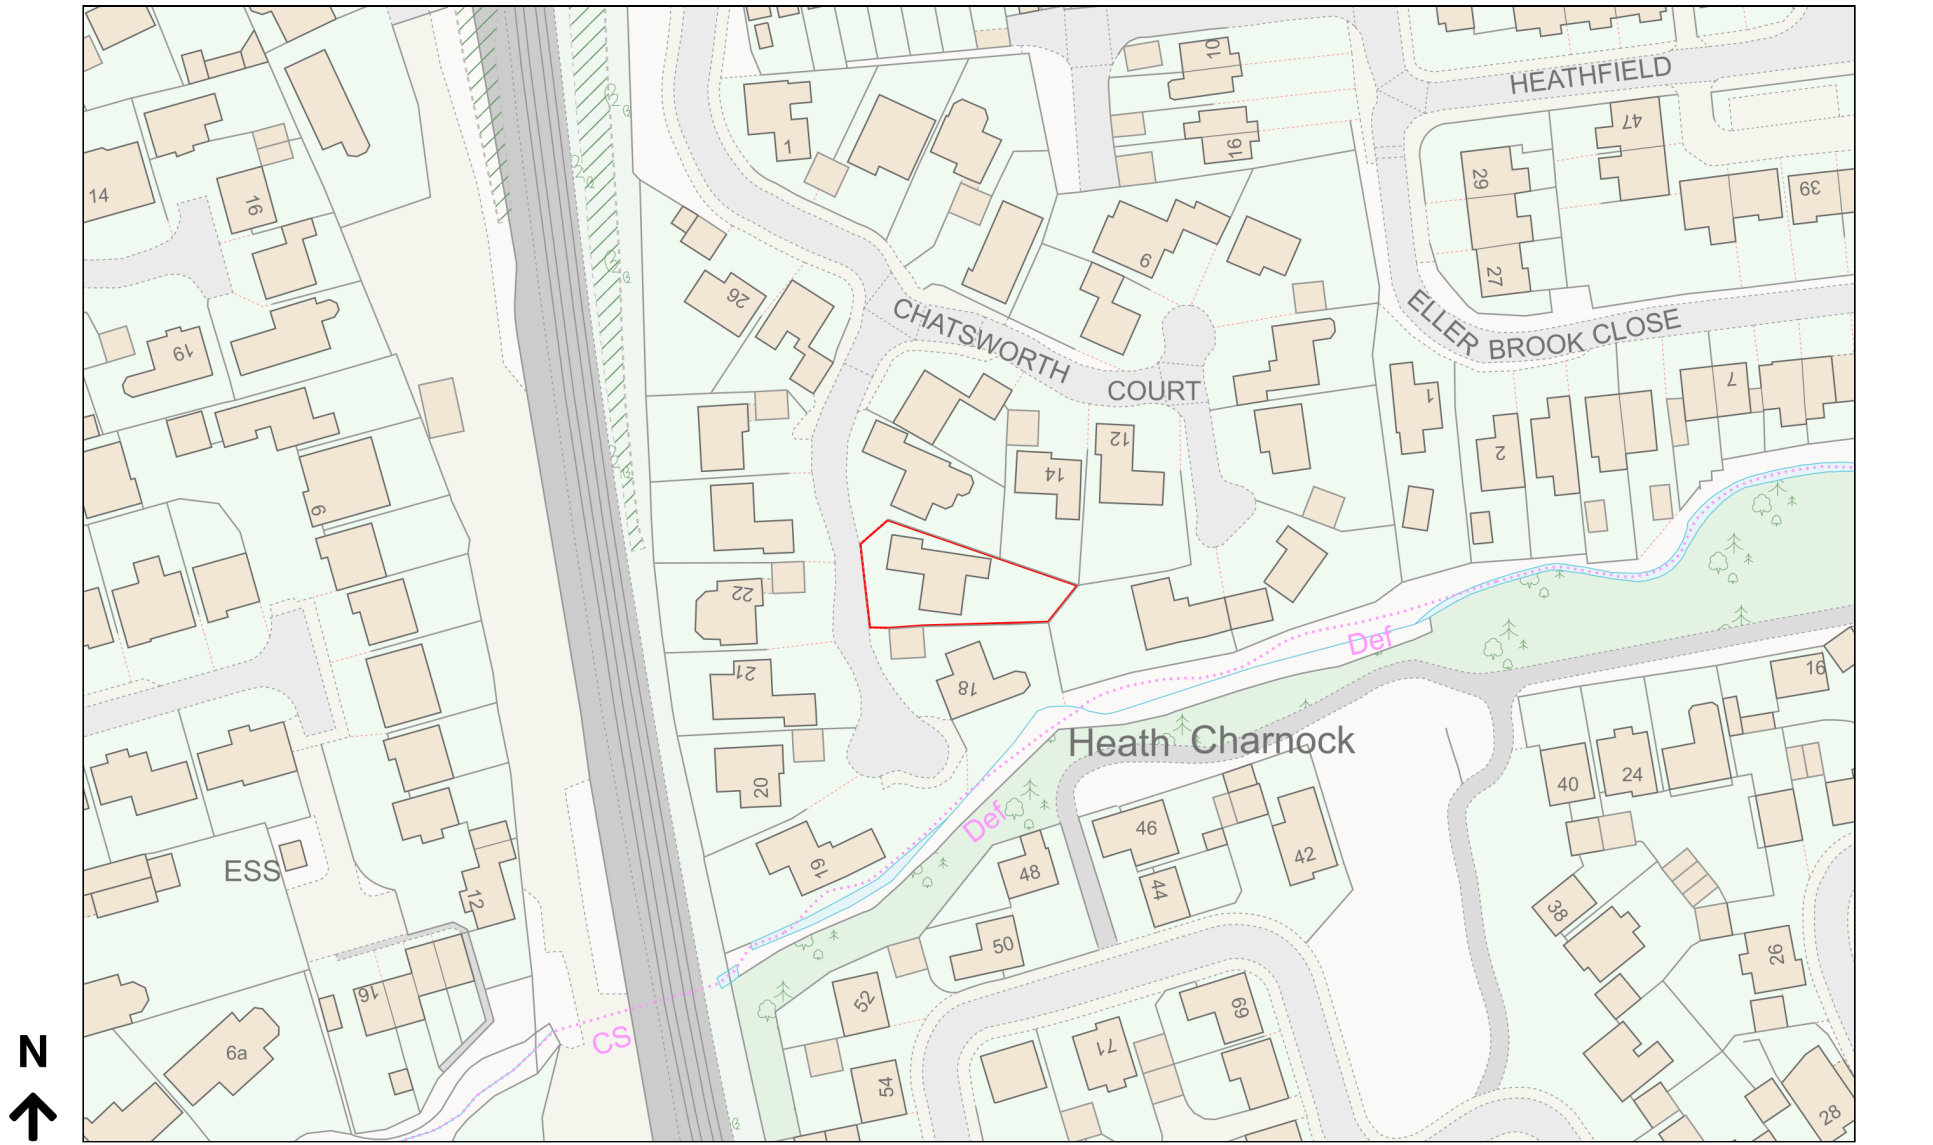

Location Plan

Site Address: 17, Chatsworth Court, Heath Charnock, PR6 9SA

Date Produced: 21-Nov-2023

Scale: 1:1250 @A4

Planning Portal Reference: PP-12585632v2