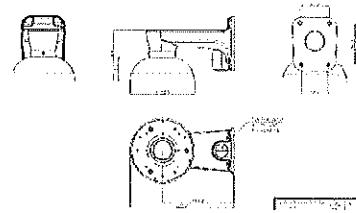

Concept Pro Small
In-ceiling/Tile Mount

CP-BASE-1-V2

Concept Pro Small
Junction Box

CP-PM-1-V2

Concept Pro Small
Pendant Mount

CP-WM-1-V2

Concept Pro Small
Wall Mount

CP-PLM-V2

Concept Pro Pole Mount
(can be combined with
CP-BASE-2-V2)

CP-CM-V2

Concept Pro Corner Mount
(can be combined with
CP-BASE-2-V2)

CP-RC-V2

Concept Pro Rain Cap