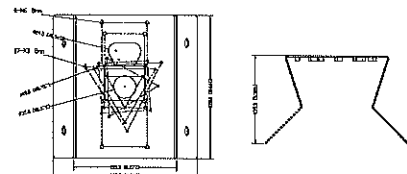

CP-CM-V2

Concept Pro Corner Mount
(can be combined with
CP-BASE-2-V2)

CP-RC-V2

Concept Pro Rain Cap