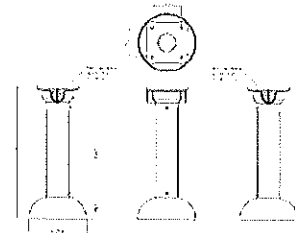

Internal Cable Connections

The installers needs have been carefully considered in the design of this product, utilising internal cable connections to aid in the ease of installation, reducing the need for complicated work in impractical installation areas.

DIMENSIONS

All measurements are in mm.

ORDER CODE

- CVP5325DEIREL-IP5M/2.8 Concept Pro 5MP IP Enhanced Low Light Fixed Compact External Dome Camera

RECOMMENDED ACCESSORIES

- CP-BASE-1-V2 Concept Pro Small Junction Box
- CP-PM-1-V2 Concept Pro Small Pendant Mount
- CP-WM-1-V2 Concept Pro Small Wall Mount
- CP-PLM-V2 Concept Pro Pole Mount
- CP-CM-V2 Concept Pro Corner Mount
- CP-TM-1-V2 Concept Pro Small In-ceiling/Tile Mount
- CP-RC-V2 Concept Pro Rain Cap
- CAT6-305 305m CAT6 Cable (Green)
- VA-SW4/8/16POE-IP 4/8/16 Channel PoE Switch

Concept Pro Small
In-ceiling/Tile Mount

CP-BASE-1-V2

Concept Pro Small
Junction Box

CP-PM-1-V2

Concept Pro Small
Pendant Mount

CP-WM-1-V2

Concept Pro Small
Wall Mount

CP-PLM-V2

Concept Pro Pole Mount
(can be combined with
CP-BASE-2-V2)

CP-CM-V2

Concept Pro Corner Mount
(can be combined with
CP-BASE-2-V2)

CP-RC-V2

Concept Pro Rain Cap