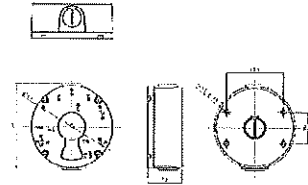

CP-BASE-1-V2

Concept Pro Small
Junction Box