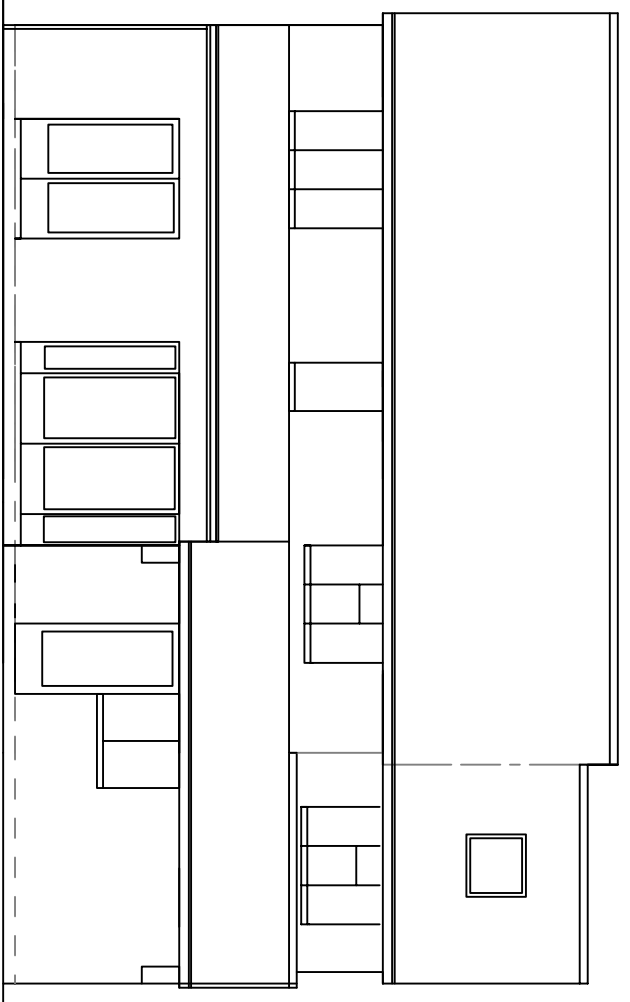

SIDE ELEVATION

FRONT ELEVATION

REAR ELEVATION

REVISIONS		DETAIL	
NO.	DETAILS	DATE	
CONTRACT		DETAIL	
Rear Extension at 77 Blackney Drive, Luton, Bedfordshire		Elevations as Proposed	
CLIENT		DRAWING NO.	
		100.05495	
DRAWN: rgl	DATE: 2001.05		
REVISION:	SCALE: 1:100		
STATUS:			