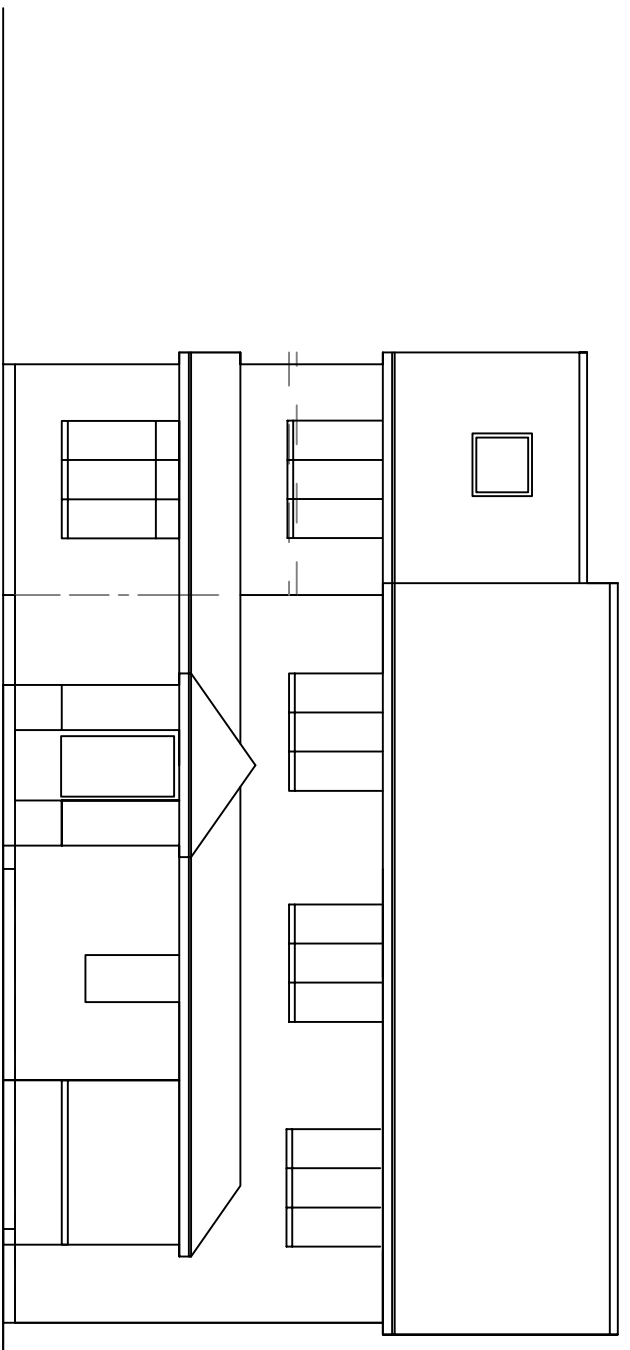

SIDE ELEVATION

FRONT ELEVATION

REAR ELEVATION

REVISIONS		DETAIL	
NO.	DETAILS	DATE	
CONTRACT		DETAIL	
Rear Extension at 77 Blackney Drive, Luton, Bedfordshire		Elevations as Proposed	
CLIENT		DRAWING NO.	
		100.05495	
DRAWN: rgl	DATE: 2001.05		
REVISION:	SCALE: 1:100		
STATUS:			