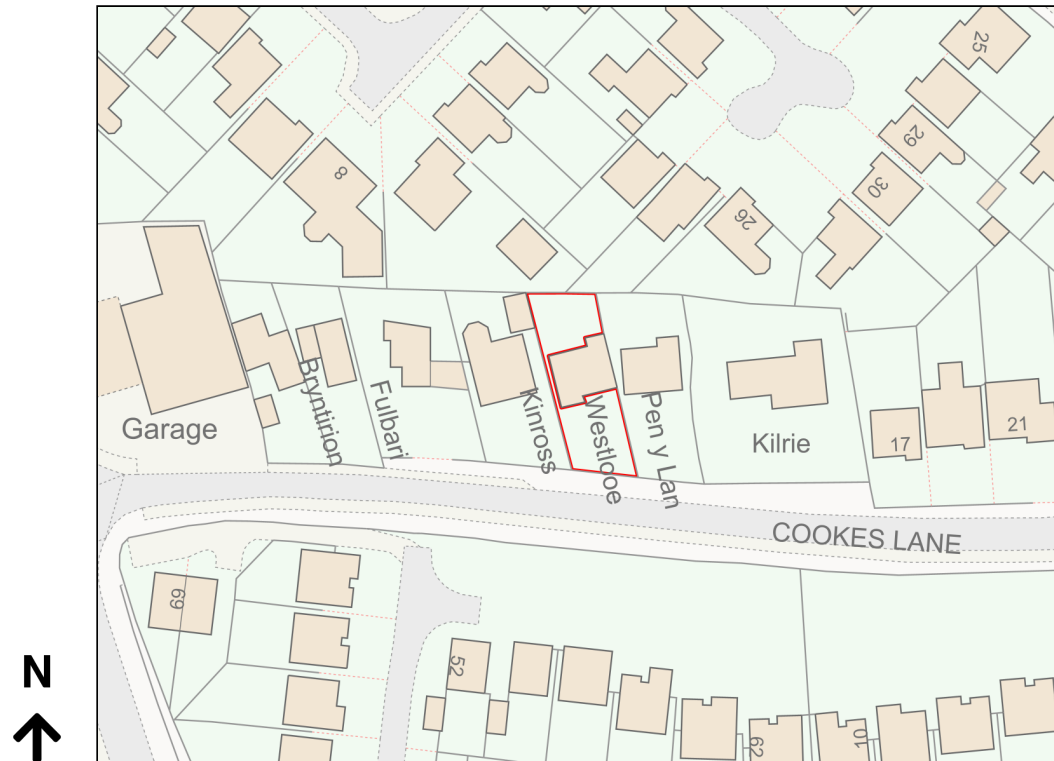

# Location Plan

Site Address: West Looe, Cookes Lane, Rudheath, Northwich, CW9 7RS

Date Produced: 07-Nov-2023

Scale: 1:1250 @A4

Planning Portal Reference: PP-12583311v1