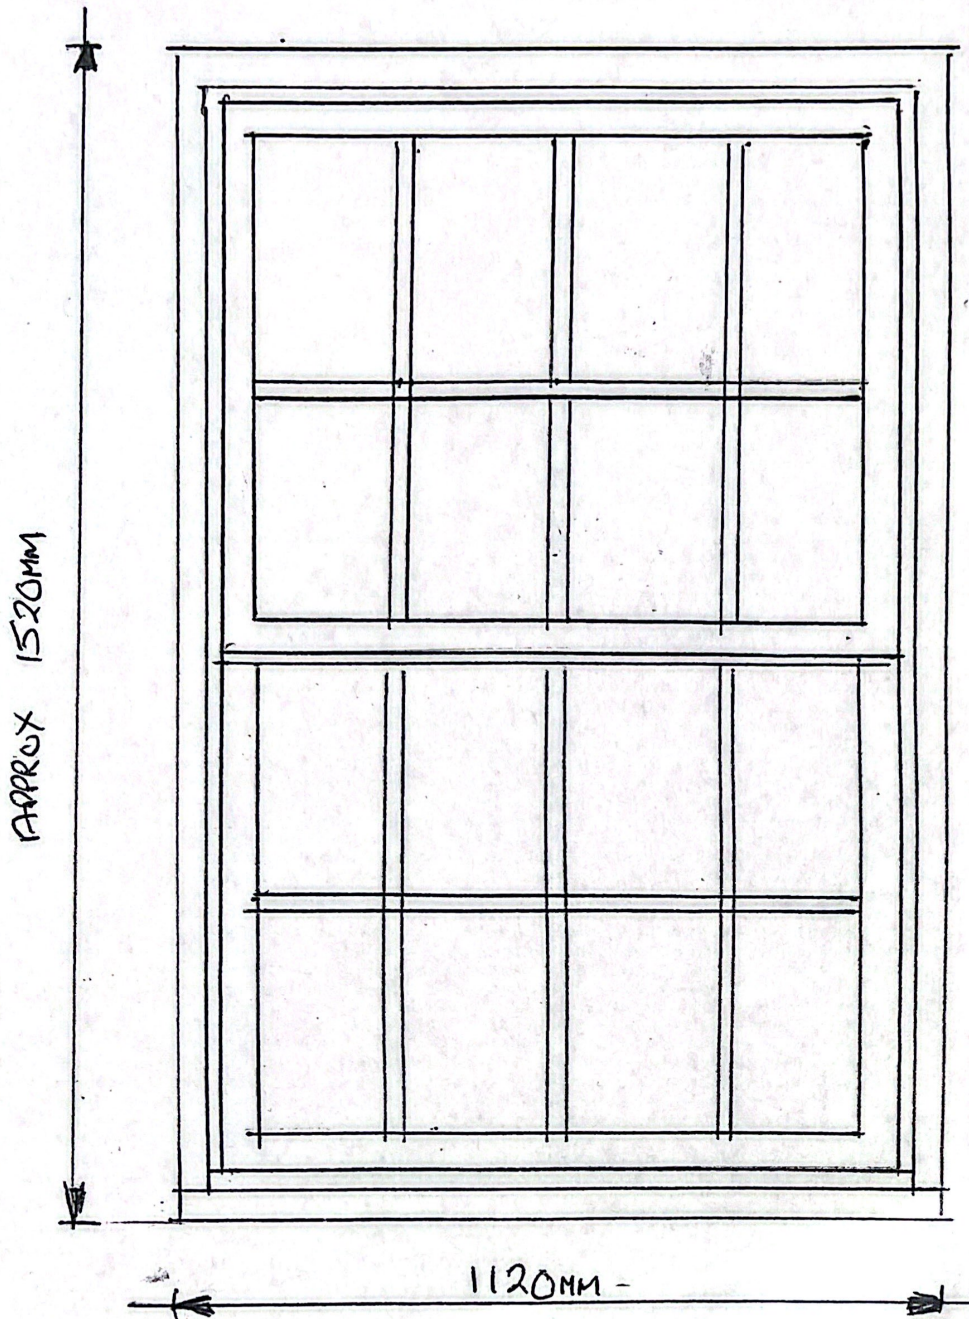

NO 7 EBENEZER ROW - BRIDGNORTH

NEW TIMBER
SASH WINDOW
PAINTED WHITE
SET ONTO
EXISTING STONE
CILL.

ARCON FILLET
DOUBLE GLAZED
UNITS
4/6/4mm.

GLAZING BAR & WINDOW
SECTION