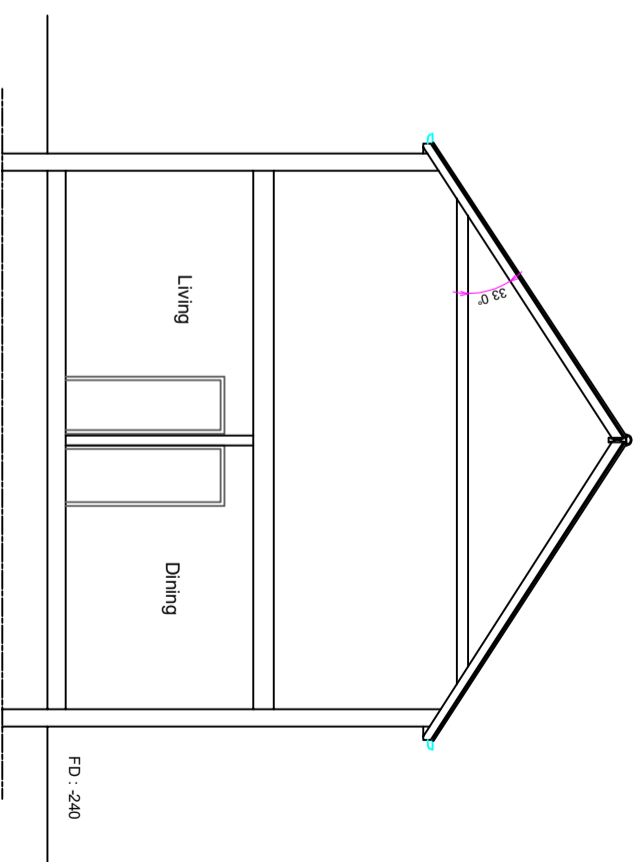

EXISTING REAR ELEVATION

EXISTING FRONT ELEVATION

EXISTING AA SECTION

EXISTING SIDE ELEVATION

EXISTING SIDE ELEVATION

COPYRIGHT :

JOB TITLE : 64 Upper Town Rd.  
Greenford UB6 9JF

DRAWING TITLE : Existing Elevations  
Existing Section

SCALE : 1/100

Date : 17.10.2023

DRG No : 64UPP02