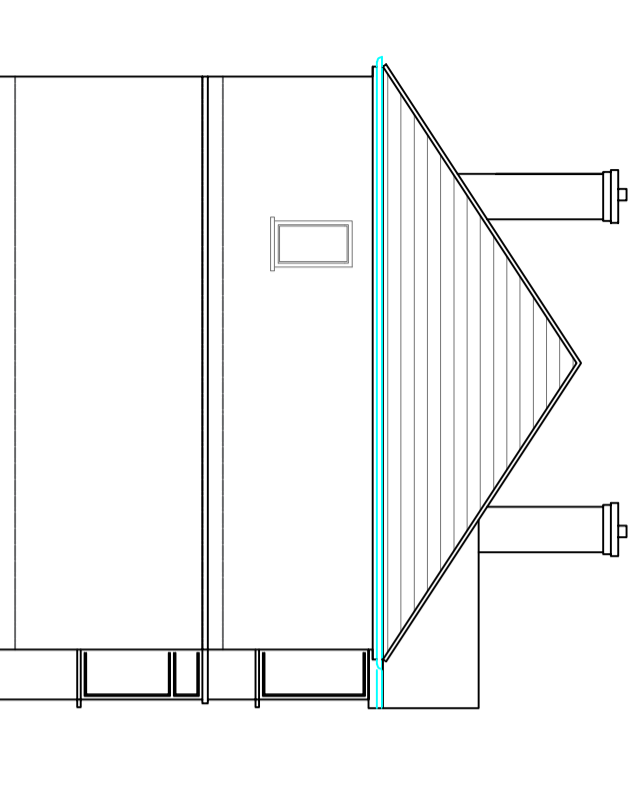

EXISTING REAR ELEVATION

EXISTING FRONT ELEVATION

EXISTING AA SECTION

EXISTING SIDE ELEVATION

EXISTING SIDE ELEVATION

COPYRIGHT :

JOB TITLE : 64 Upper Town Rd.  
Greenford UB6 9JF

DRAWING TITLE : Existing Elevations  
Existing Section

SCALE : 1/100

Date : 17.10.2023

DRG No : 64UPP02