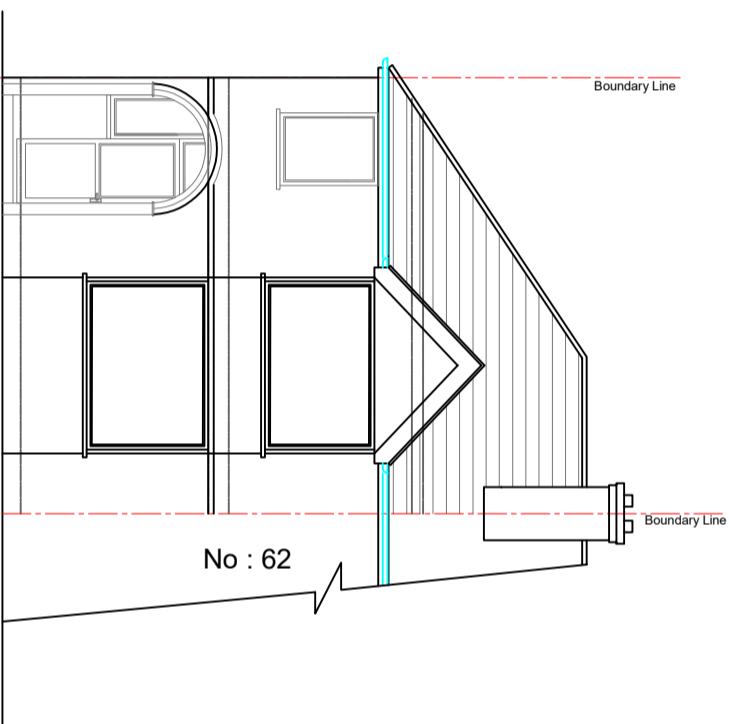

EXISTING REAR ELEVATION

EXISTING FRONT ELEVATION

EXISTING AA SECTION

EXISTING SIDE ELEVATION

EXISTING SIDE ELEVATION

COPYRIGHT :

JOB TITLE : 64 Upper Town Rd.  
Greenford UB6 9JF

DRAWING TITLE : Existing Elevations  
Existing Section

SCALE : 1/100

Date : 17.10.2023

DRG No : 64UPP02