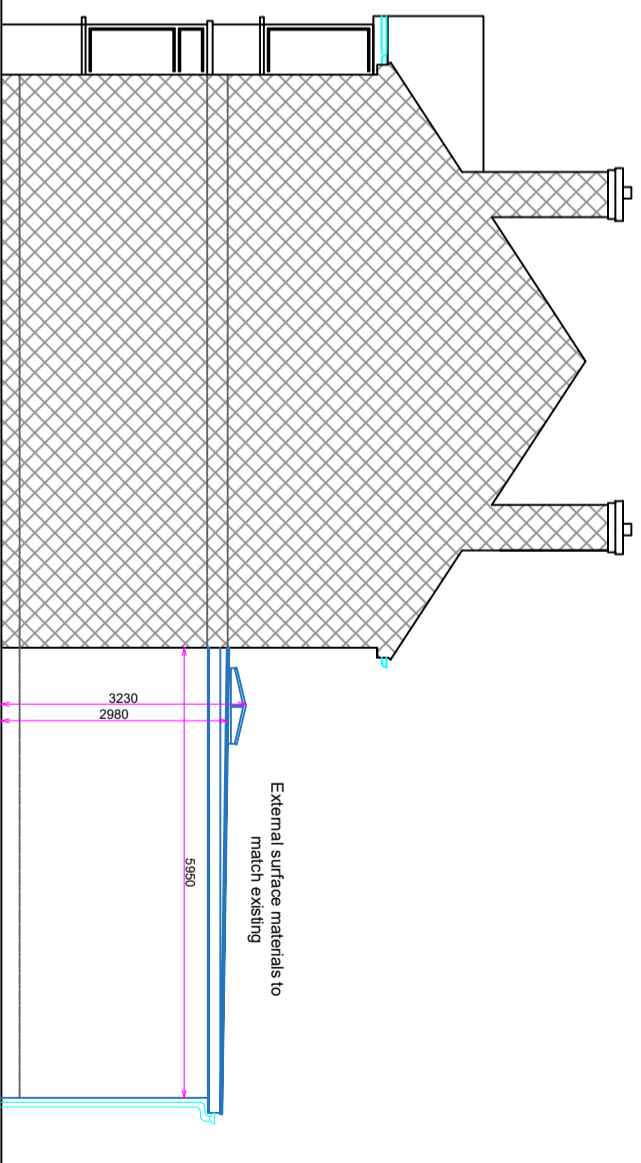

PROPOSED SIDE ELEVATION

PROPOSED SIDE ELEVATION

PROPOSED REAR ELEVATION

PROPOSED AA SECTION

Scale: 1:100
Date: 17.10.2023
DRG No: 64UPP04

COPYRIGHT :

JOB TITLE : 64 Upper Town Rd.
Greenford UB6 9JF

DRAWING TITLE : Proposed Elevations
Proposed Section

SCALE : 1/100

Date : 17.10.2023

DRG No : 64UPP04