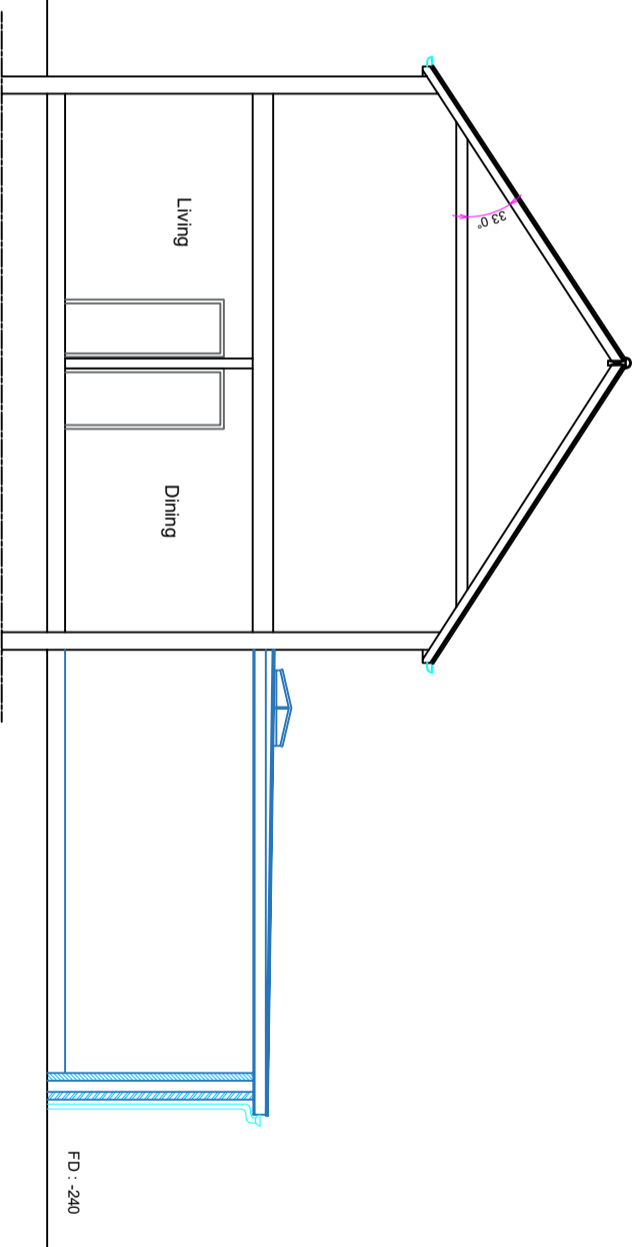

PROPOSED SIDE ELEVATION

PROPOSED SIDE ELEVATION

PROPOSED REAR ELEVATION

PROPOSED AA SECTION

Scale: 1:100
Date: 17.10.2023
DRG No: 64UPP04

COPYRIGHT :

JOB TITLE : 64 Upper Town Rd.
Greenford UB6 9JF

DRAWING TITLE : Proposed Elevations
Proposed Section

SCALE : 1/100

Date : 17.10.2023

DRG No : 64UPP04