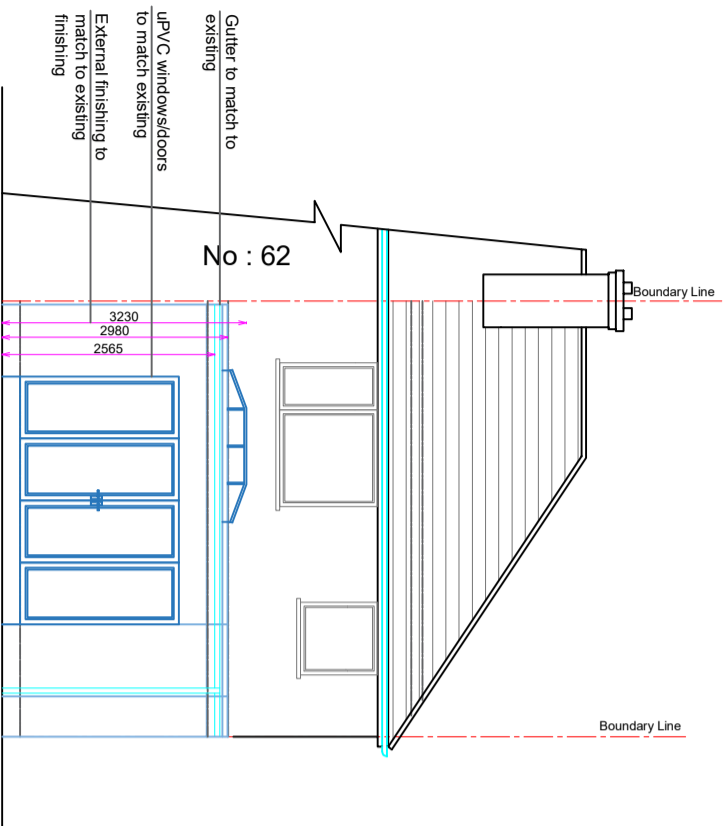

PROPOSED SIDE ELEVATION

PROPOSED SIDE ELEVATION

PROPOSED REAR ELEVATION

PROPOSED AA SECTION

Scale: 1:100
Date: 17.10.2023
DRG No: 64UPP04

COPYRIGHT :

JOB TITLE : 64 Upper Town Rd.
Greenford UB6 9JF

DRAWING TITLE : Proposed Elevations
Proposed Section

SCALE : 1/100

Date : 17.10.2023

DRG No : 64UPP04