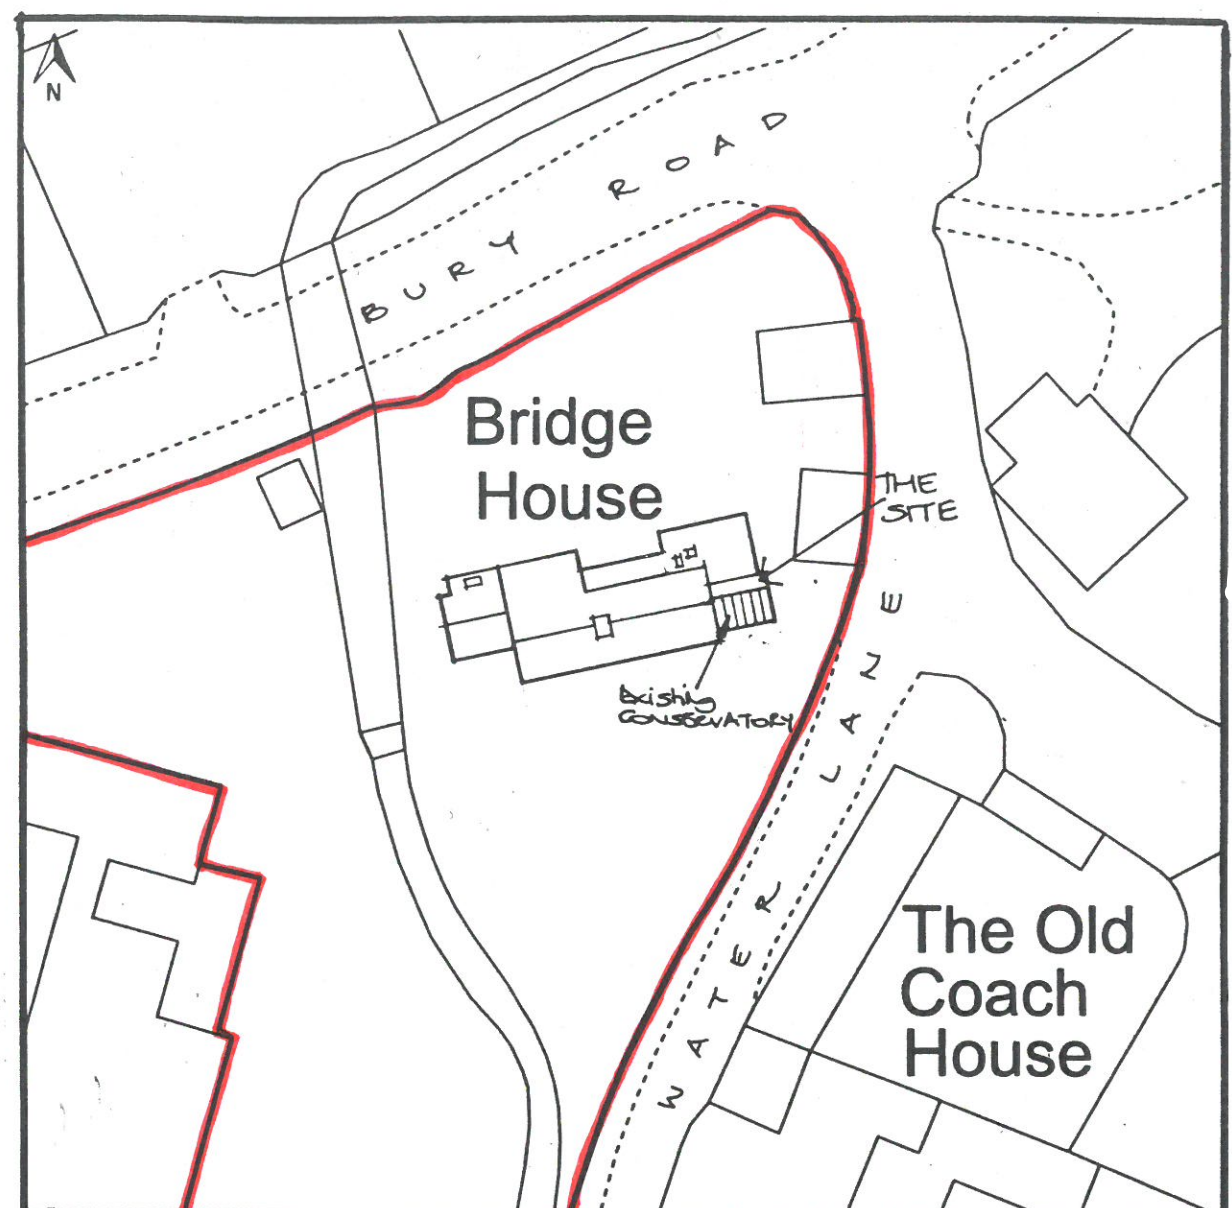

© Crown copyright and database rights, 2023. Ordnance Survey
0100031673 Created using Plans by Emapsite

0m 20m 40m 60m 80m 100m

LOCATION PLAN

Scale: 1:1250

Paper Size: A4

© Crown copyright and database rights, 2023. Ordnance Survey
0100031673 Created using Plans by Emapsite

0m 5m 10m 15m 20m 25m 30m 35m 40m

BLOCK PLAN

Scale: 1:500

Paper Size: A4

<p>© HUCKLESBY ARCHITECTS DO NOT SCALE FROM DRAWINGS. USE FIGURED DIMENSIONS ONLY. REPORT ANY DISCREPANCIES IMMEDIATELY TO ARCHITECTS</p>	
<p>Bridge House Bury Road Rickingham Suffolk IP22 1HA</p> <p>Mr & Mrs Rhodes</p>	<p>ALTERATIONS & EXTENSION</p>
	<p>EXISTING</p>
	<p>LOCATION & BLOCK PLANS</p>
<p>HUCKLESBY ARCHITECTS</p> <p>Old Hall Farm, Main Road, Hemingstone, Suffolk IP6 9RJ Tel: 01449 760660 Email: hucklesby.arch@btconnect.com</p>	<p>Scale: 1:1250/1:500 Date: 17.11.23</p> <p>Job No: E0879 Drg No: 01</p>