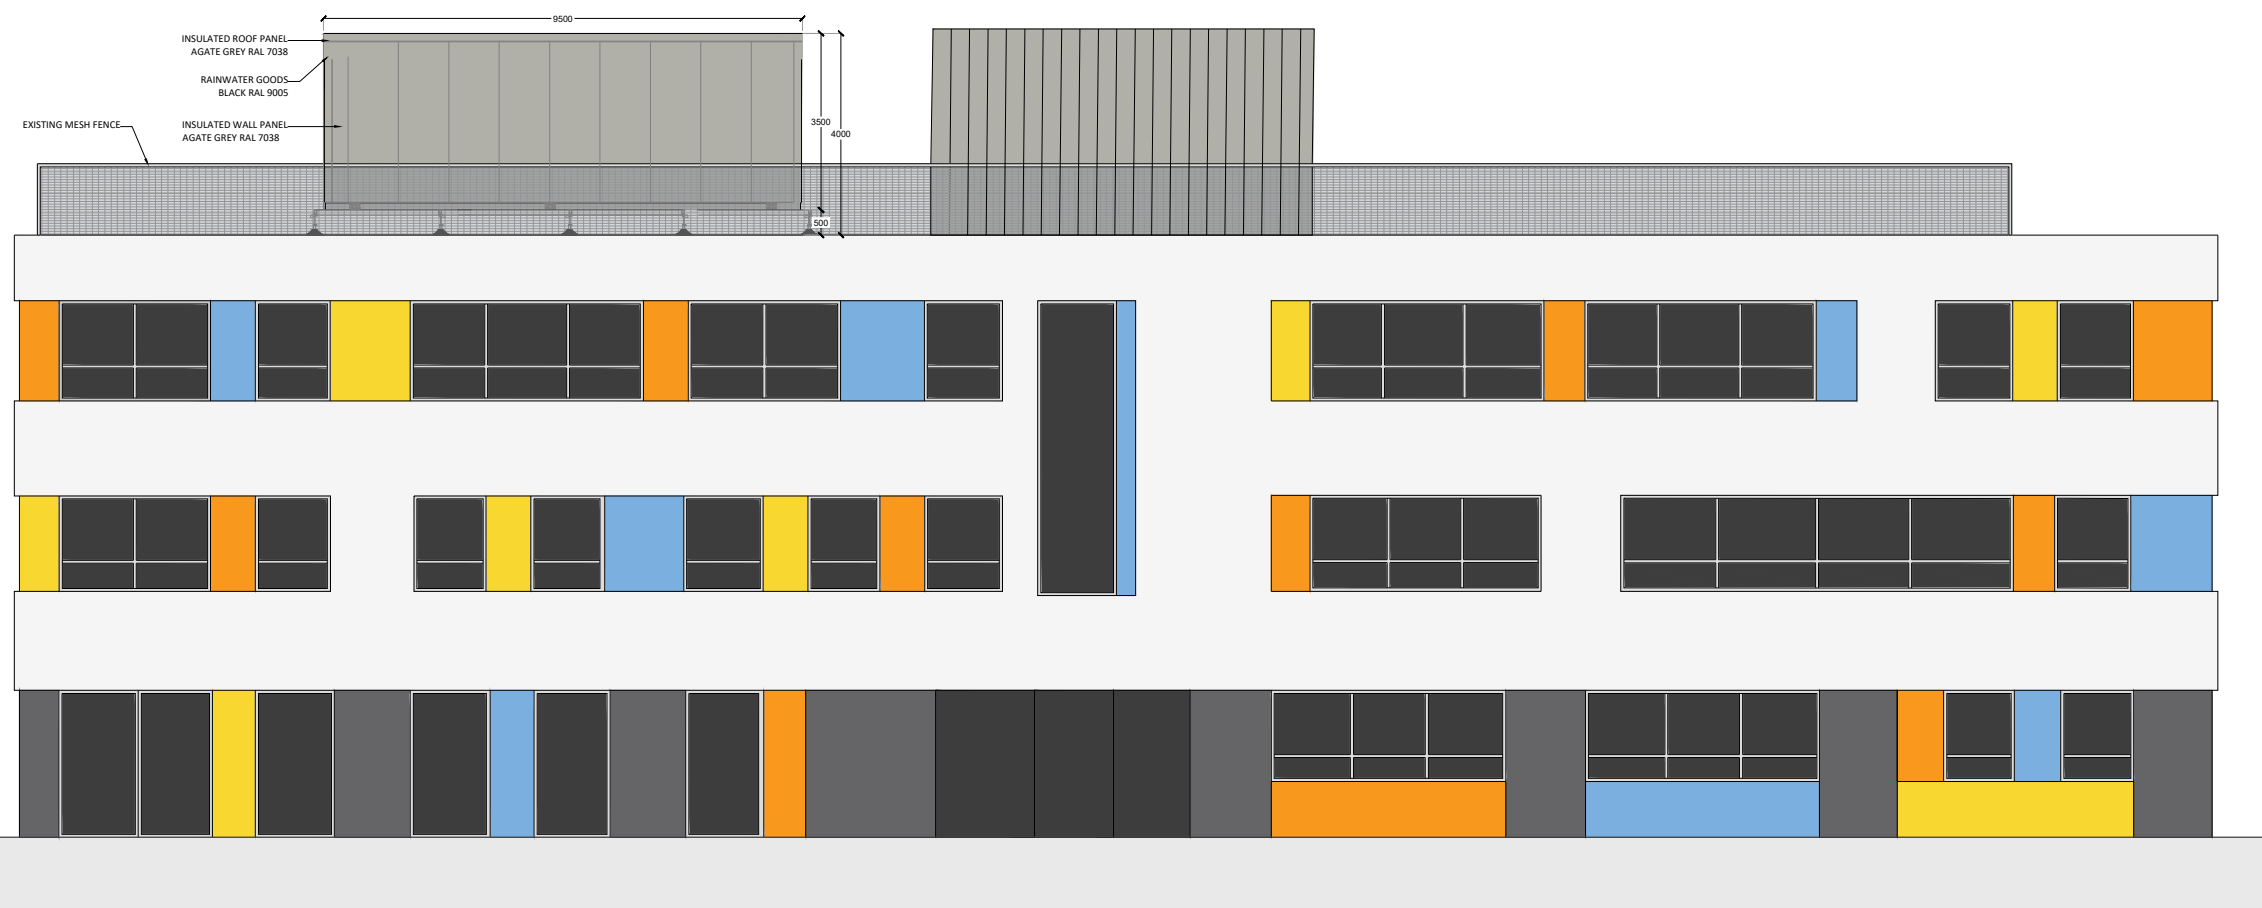

**ASHP Enclosure - Site Elevation A**  
Scale 1:150

**ASHP Enclosure - Site Elevation B**  
Scale 1:150

**THIS DRAWING IS COPYRIGHT OF ALTERNATIVE HEAT LTD.**  
THIS DRAWING MAY NOT BE COPIES OR REPRODUCED WITHOUT THE CONSENT OF ALTERNATIVE HEAT LTD.  
THIS DRAWING IS FOR USE ON THIS PROJECT ONLY UNLESS CONTRACTUALLY OTHERWISE STATED.  
**DO NOT SCALE THIS DRAWING** (PRINTED OR ELECTRONIC VERSIONS). THIS DRAWING IS FOR SPATIAL CO-ORDINATION PURPOSES ONLY. ALL CONTRACTORS ARE RESPONSIBLE FOR SETTING OUT AND MUST CHECK ALL LEVELS AND DIMENSIONS PRIOR TO INSTALLATION / CONSTRUCTION.  
ALL OTHER DESIGN ELEMENTS, WHERE INDICATED, HAVE BEEN IMPORTED FOR EXTERNAL CONSULTANTS DRAWINGS AND REFERENCE SHOULD BE MADE TO THE INDIVIDUAL CONSULTANT DRAWINGS FOR EXACT DIMENSIONS & CO-ORDINATION PRIOR TO ONSITE INSTALLATION.  
DISCREPANCIES AND/OR AMBIGUITIES WITHIN THIS DRAWING AND INFORMATION PROVIDED ELSEWHERE, MUST BE REPORTED IMMEDIATELY TO ALTERNATIVE HEAT LTD. FOR CLARIFICATION BEFORE PROCEEDING WITH INSTALLATION.  
ALL WORKS ARE TO BE CARRIED OUT IN ACCORDANCE WITH THE LATEST BRITISH STANDARDS AND CODES OF PRACTICE UNLESS SPECIFICALLY DIRECTED OTHERWISE IN THE SPECIFICATION.

SCHEDULE OF FINISHES	
-DOUBLE DOORS	AGATE GREY 7038 RAL
-INSULATED WALL PANEL	AGATE GREY RAL 7038
-INSULATED ROOF PANEL	AGATE GREY RAL 7038
-ACOUSTIC ENCLOSURE	AGATE GREY RAL 7038

C01	Construction Issue	MD	EE	10/11/23
Rev	Revision Description	Drw	Chk	Date

**status:**  
**STAGE 4**

**client:**

**project title:**  
LAMBETH PSDS3B

**drawing title:**  
FENSTANTON SCHOOL  
SITE ELEVATIONS

**drawing no:** CN2302-ALT-FEN-XX-DR-Z-1037 **Rev:** C01

**date:** 10/11/2023 **scale:** 1:150