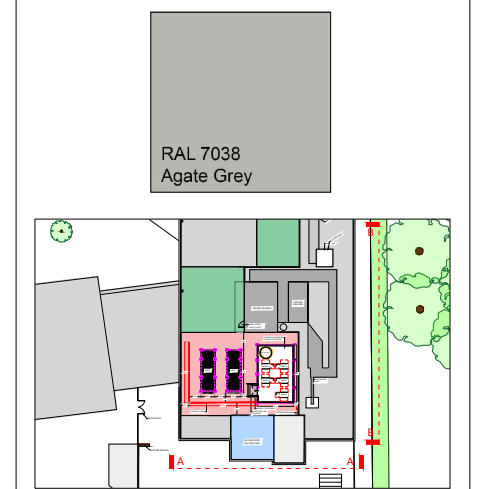

**ASHP Enclosure - Site Elevation A**  
Scale 1:150

**ASHP Enclosure - Site Elevation B**  
Scale 1:150

**THIS DRAWING IS COPYRIGHT OF ALTERNATIVE HEAT LTD.**  
THIS DRAWING MAY NOT BE COPIES OR REPRODUCED WITHOUT THE CONSENT OF ALTERNATIVE HEAT LTD.  
THIS DRAWING IS FOR USE ON THIS PROJECT ONLY UNLESS CONTRACTUALLY OTHERWISE STATED.  
**DO NOT SCALE THIS DRAWING** (PRINTED OR ELECTRONIC VERSIONS). THIS DRAWING IS FOR SPATIAL CO-ORDINATION PURPOSES ONLY. ALL CONTRACTORS ARE RESPONSIBLE FOR SETTING OUT AND MUST CHECK ALL LEVELS AND DIMENSIONS PRIOR TO INSTALLATION / CONSTRUCTION.  
ALL OTHER DESIGN ELEMENTS, WHERE INDICATED, HAVE BEEN IMPORTED FOR EXTERNAL CONSULTANTS DRAWINGS AND REFERENCE SHOULD BE MADE TO THE INDIVIDUAL CONSULTANT DRAWINGS FOR EXACT DIMENSIONS & CO-ORDINATION PRIOR TO ONSITE INSTALLATION.  
DISCREPANCIES AND/OR AMBIGUITIES WITHIN THIS DRAWING AND INFORMATION PROVIDED ELSEWHERE, MUST BE REPORTED IMMEDIATELY TO ALTERNATIVE HEAT LTD. FOR CLARIFICATION BEFORE PROCEEDING WITH INSTALLATION.  
ALL WORKS ARE TO BE CARRIED OUT IN ACCORDANCE WITH THE LATEST BRITISH STANDARDS AND CODES OF PRACTICE UNLESS SPECIFICALLY DIRECTED OTHERWISE IN THE SPECIFICATION.

SCHEDULE OF FINISHES	
-DOUBLE DOORS	AGATE GREY 7038 RAL
-INSULATED WALL PANEL	AGATE GREY RAL 7038
-INSULATED ROOF PANEL	AGATE GREY RAL 7038
-ACOUSTIC ENCLOSURE	AGATE GREY RAL 7038

C01	Construction Issue	MD	EE	10/11/23
Rev	Revision Description	Drw	Chk	Date