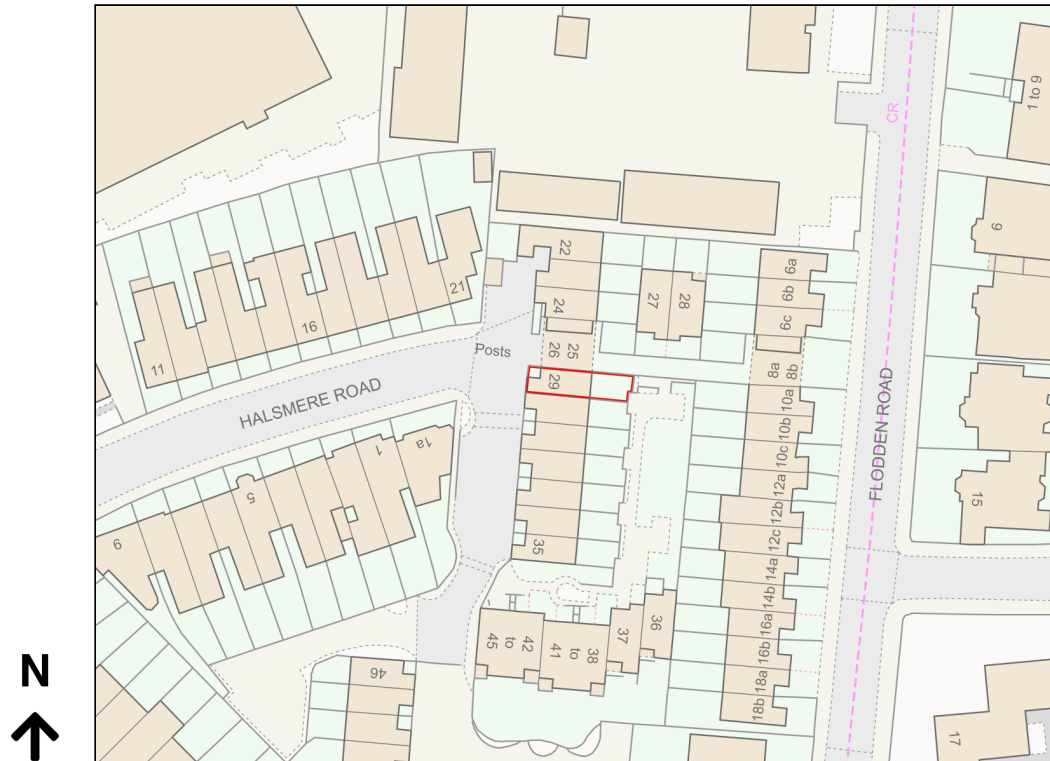

Location Plan

Site Address: 29, Halsmere Road, London, SE5 9JQ

Date Produced: 20-Nov-2023

Scale: 1:1250 @A4

Planning Portal Reference: PP-12577980v1