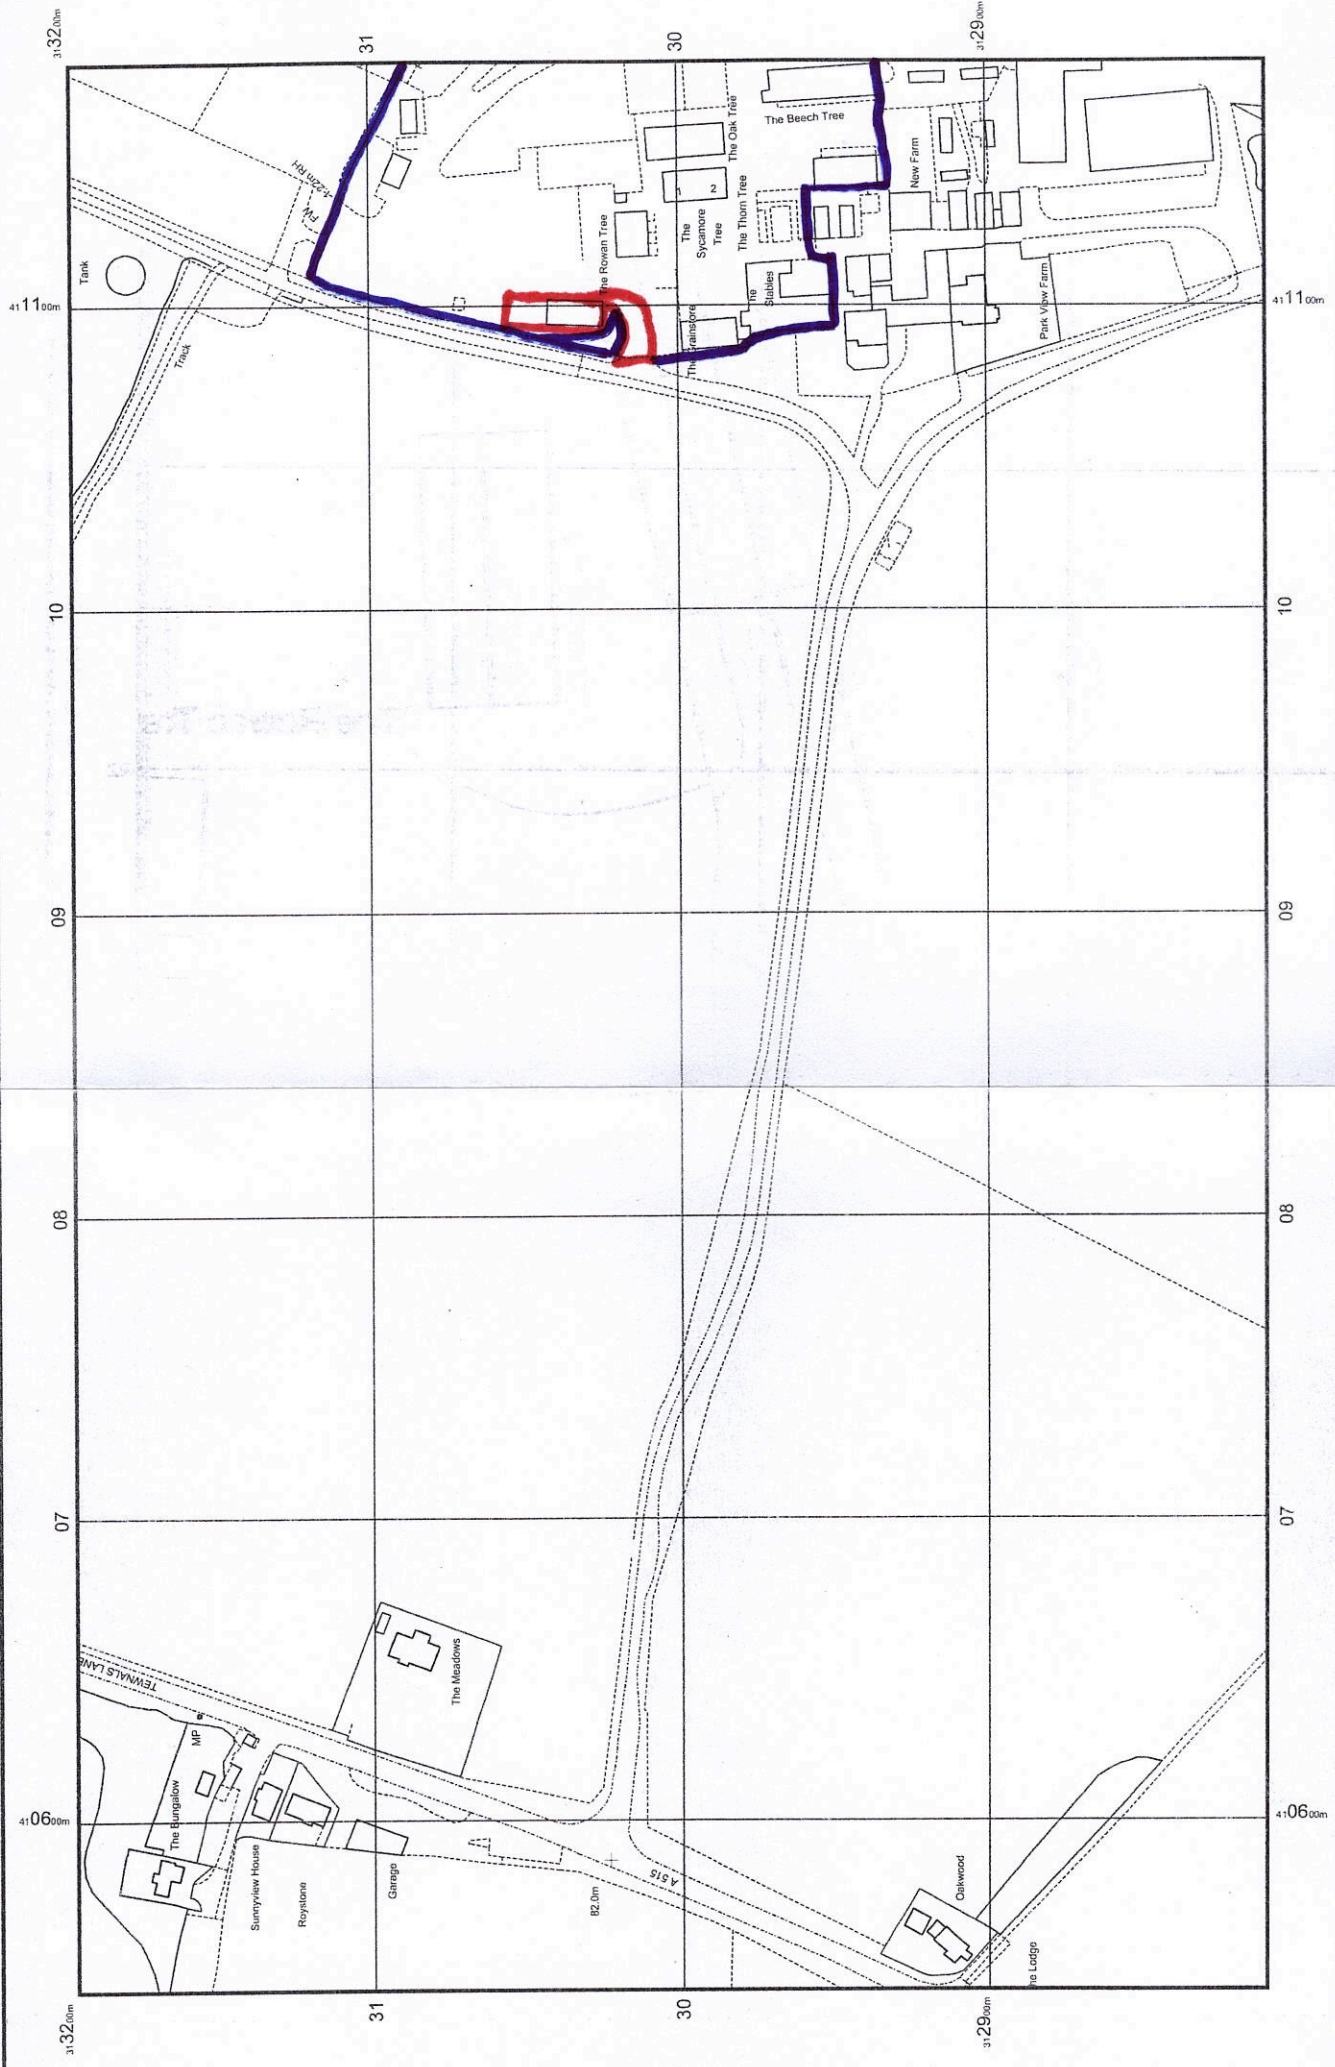

erial No: 275274
 Centre Coordinates: 410862, 313004
 Production Date: 15/11/2023 11:01:55

© Crown copyright and database rights 2023 Ordnance Survey
 100048957. The representation of road, track or path is no
 evidence of a boundary or right of way. The representation of
 features as lines is no evidence of a property boundary.

UK MAP CENTRE
 .com

0m 1cm = 25m 125m
 Scale 1:2500

EXISTING :