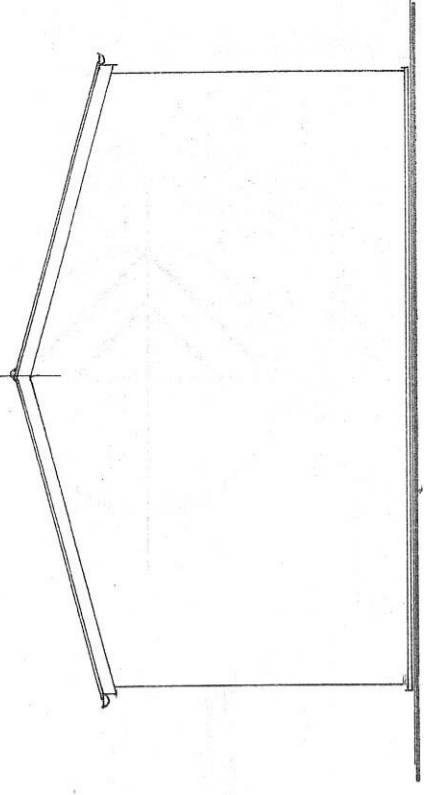

Front Elevation. East.

Rear Elevation. West.

Ground Floor Plan.

SCALE BAR 1:100

**Mark Dukes Building Design**

Sandborough Farmhouse, Yoxall Road, Hamstall Ridware, Nr. Rugeley, Staffs. WS15 3SA  
Mobile : 07850 027016

PLASTISOL PROFILE ROOF SHEETS - COLOUR SUMIPER GREEN.

ROLLER SHUTTER DOOR - COLOUR SUMIPER GREEN.

PLASTISOL PROFILE SHEETING - COLOUR SUMIPER GREEN.

End. South.

End. North.

R.D. McGuffie.

Elmhurst, Lichfield.

EXISTING: Plan & Elevations.

1:100 / A3

30.23

01.