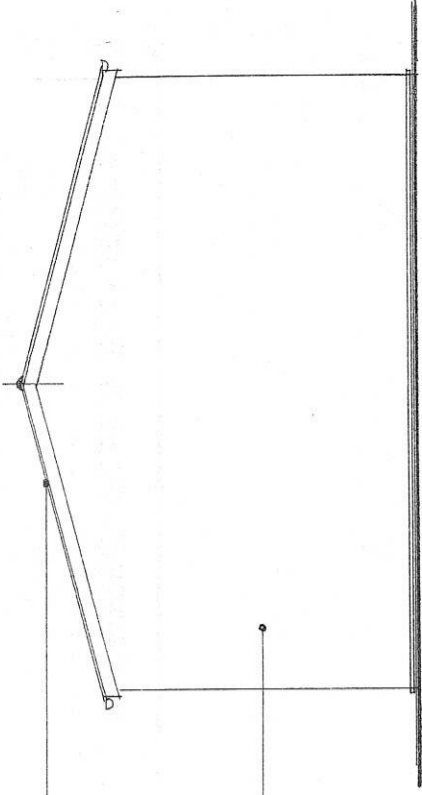

Front Elevation. East.

Rear Elevation. West.

Ground Floor Plan.

SCALE BAR 1:100

**Mark Dukes Building Design**

Sandborough Farmhouse, Yoxall Road, Hamstall Ridware, Nr. Rugeley, Staffs. WS15 3SA  
Mobile : 07850 027016

PLASTISOL PROFILE ROOF SHEETS - COLOUR SUMIPER GREEN.

ROLLER SHUTTER DOOR - COLOUR SUMIPER GREEN.

PLASTISOL PROFILE SHEETING - COLOUR SUMIPER GREEN.

End. South.

End. North.

R.D. McGuffie.

Elmhurst, Lichfield.

EXISTING: Plan & Elevations.

1:100 / A3

30.23

01.