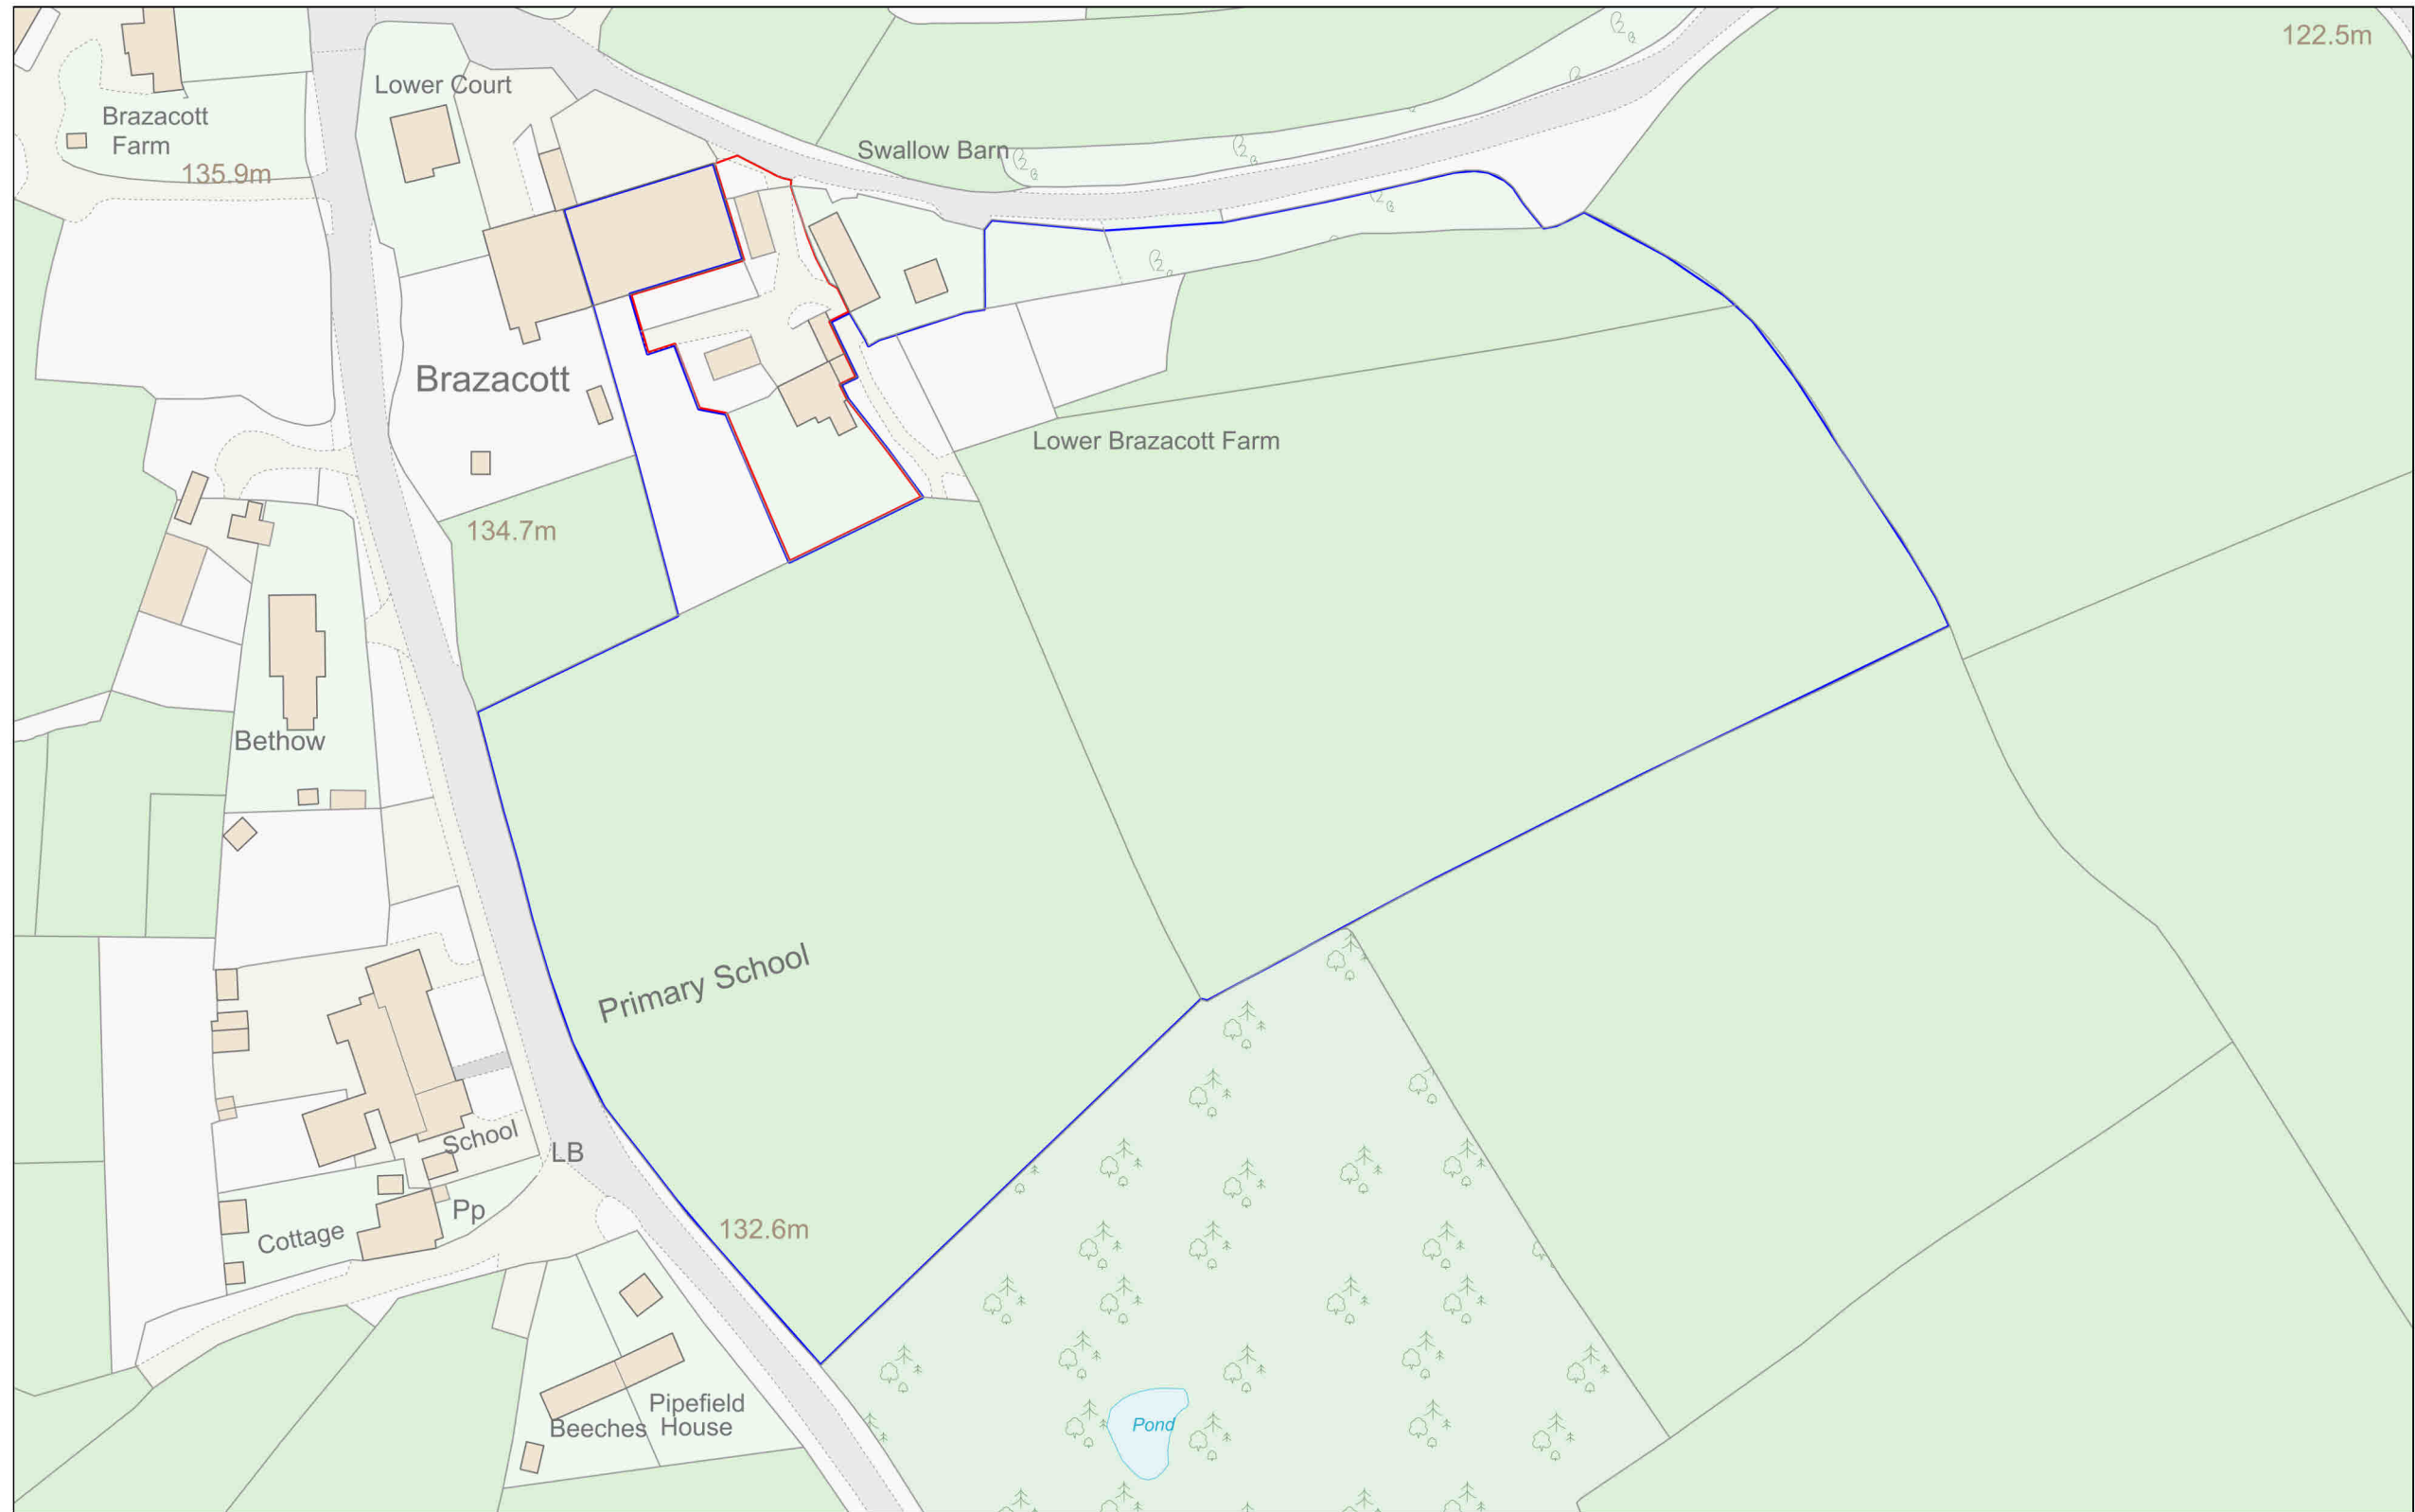

**Location Plan**

Site Address: Lower Brazzacott Farm, Claypit Lane, North Petherwin, Launceston, PL15 8NE

Date Produced: 11-Oct-2023

Scale: 1:1250 @A3

Planning Portal Reference: PP-12521111v1