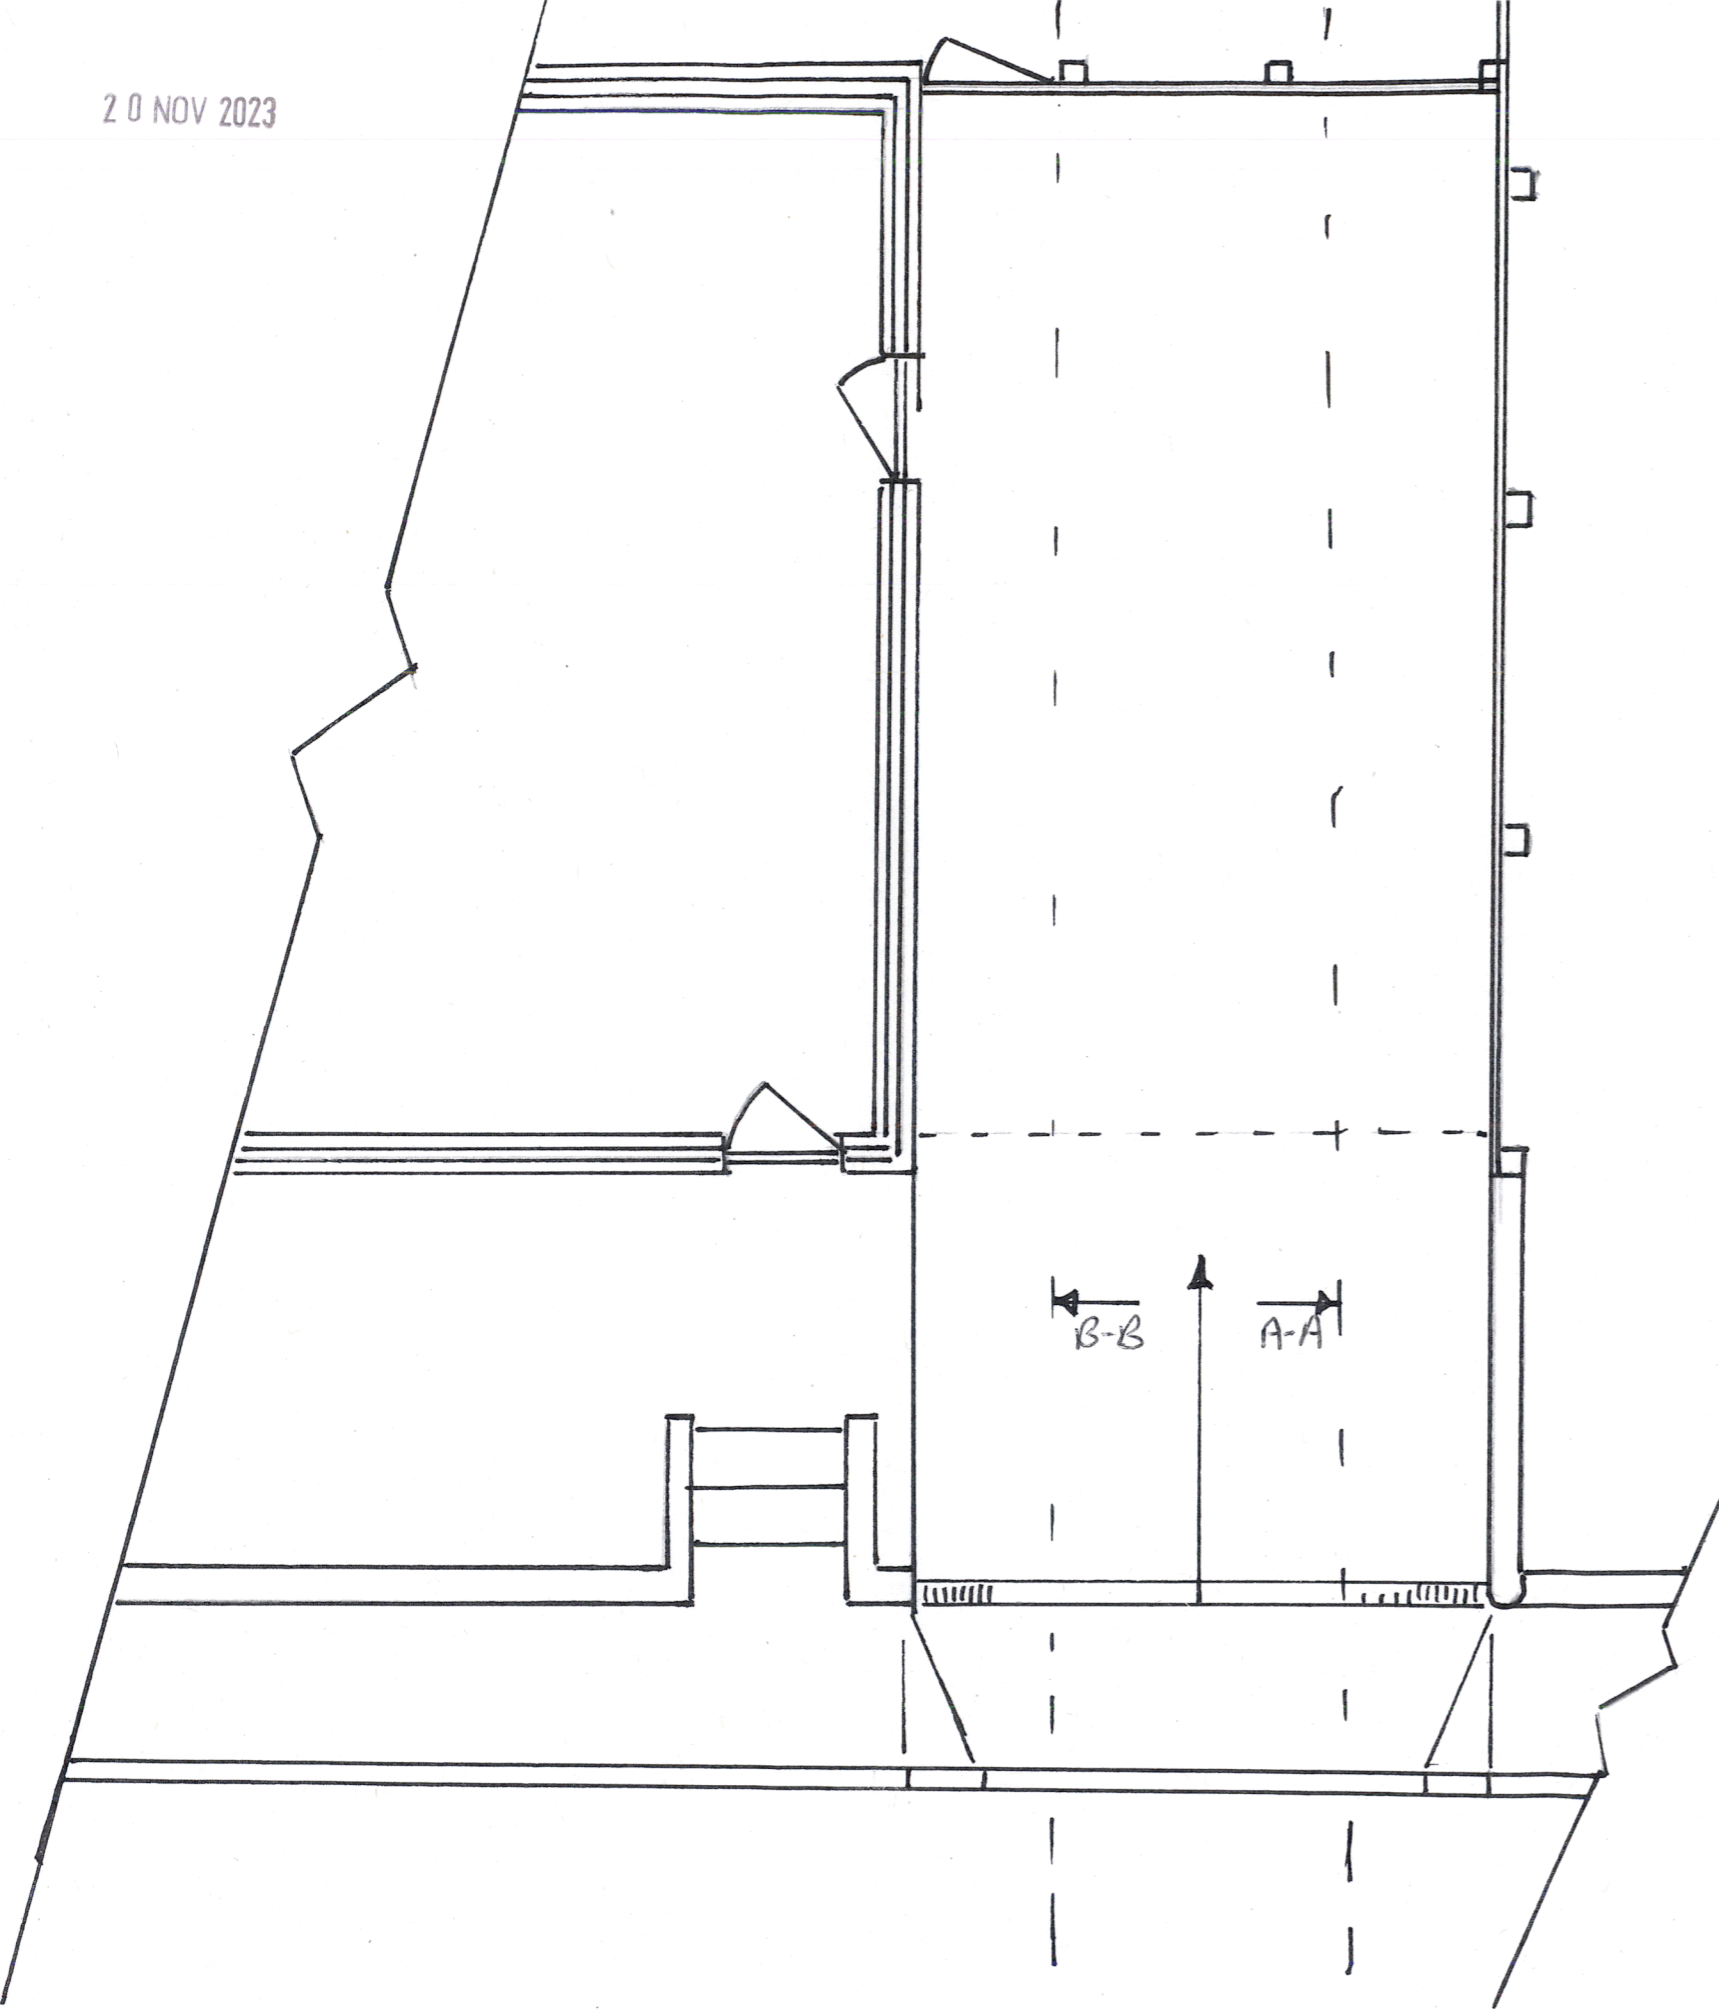

20 NOV 2023

MR GRAHAM  
TROTMAN  
73 TRELAWNEY  
AVENUE  
ST IVES  
CORNWALL  
TR26 1BS

PROPOSED  
PLAN

DRAWN: TC

Date 7-11-2023

Scale 1:50

No. 07-R1

PROPOSED PLAN NW

RI SCALE BAR ADDED  
NORTH POINT ADDED